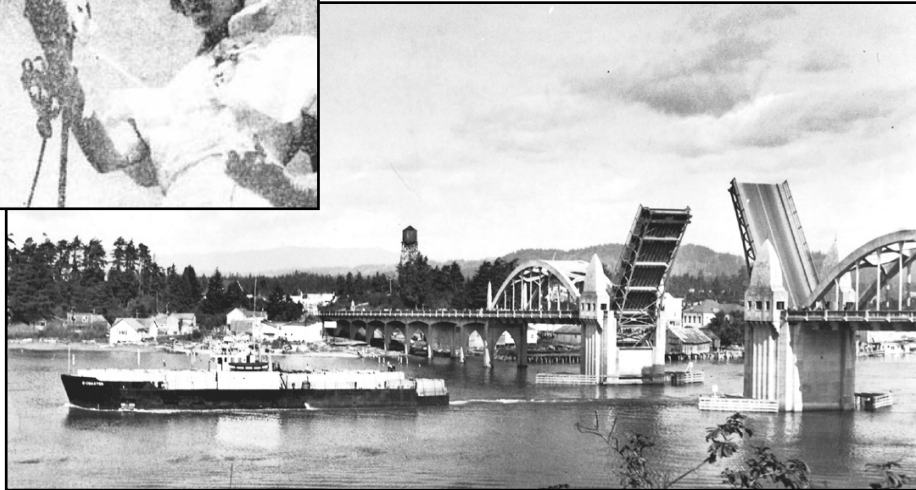

Flashback

1936 Rhododendron Festival and
Siuslaw River Bridge dedication

SIUSLAW NEWS
FILE PHOTOS

In May 1936, Florence dedicated the Siuslaw River Bridge during the 28th annual Rhododendron Festival. Queen Gail Darling christened the bridge at the high point of the dedication ceremonies.