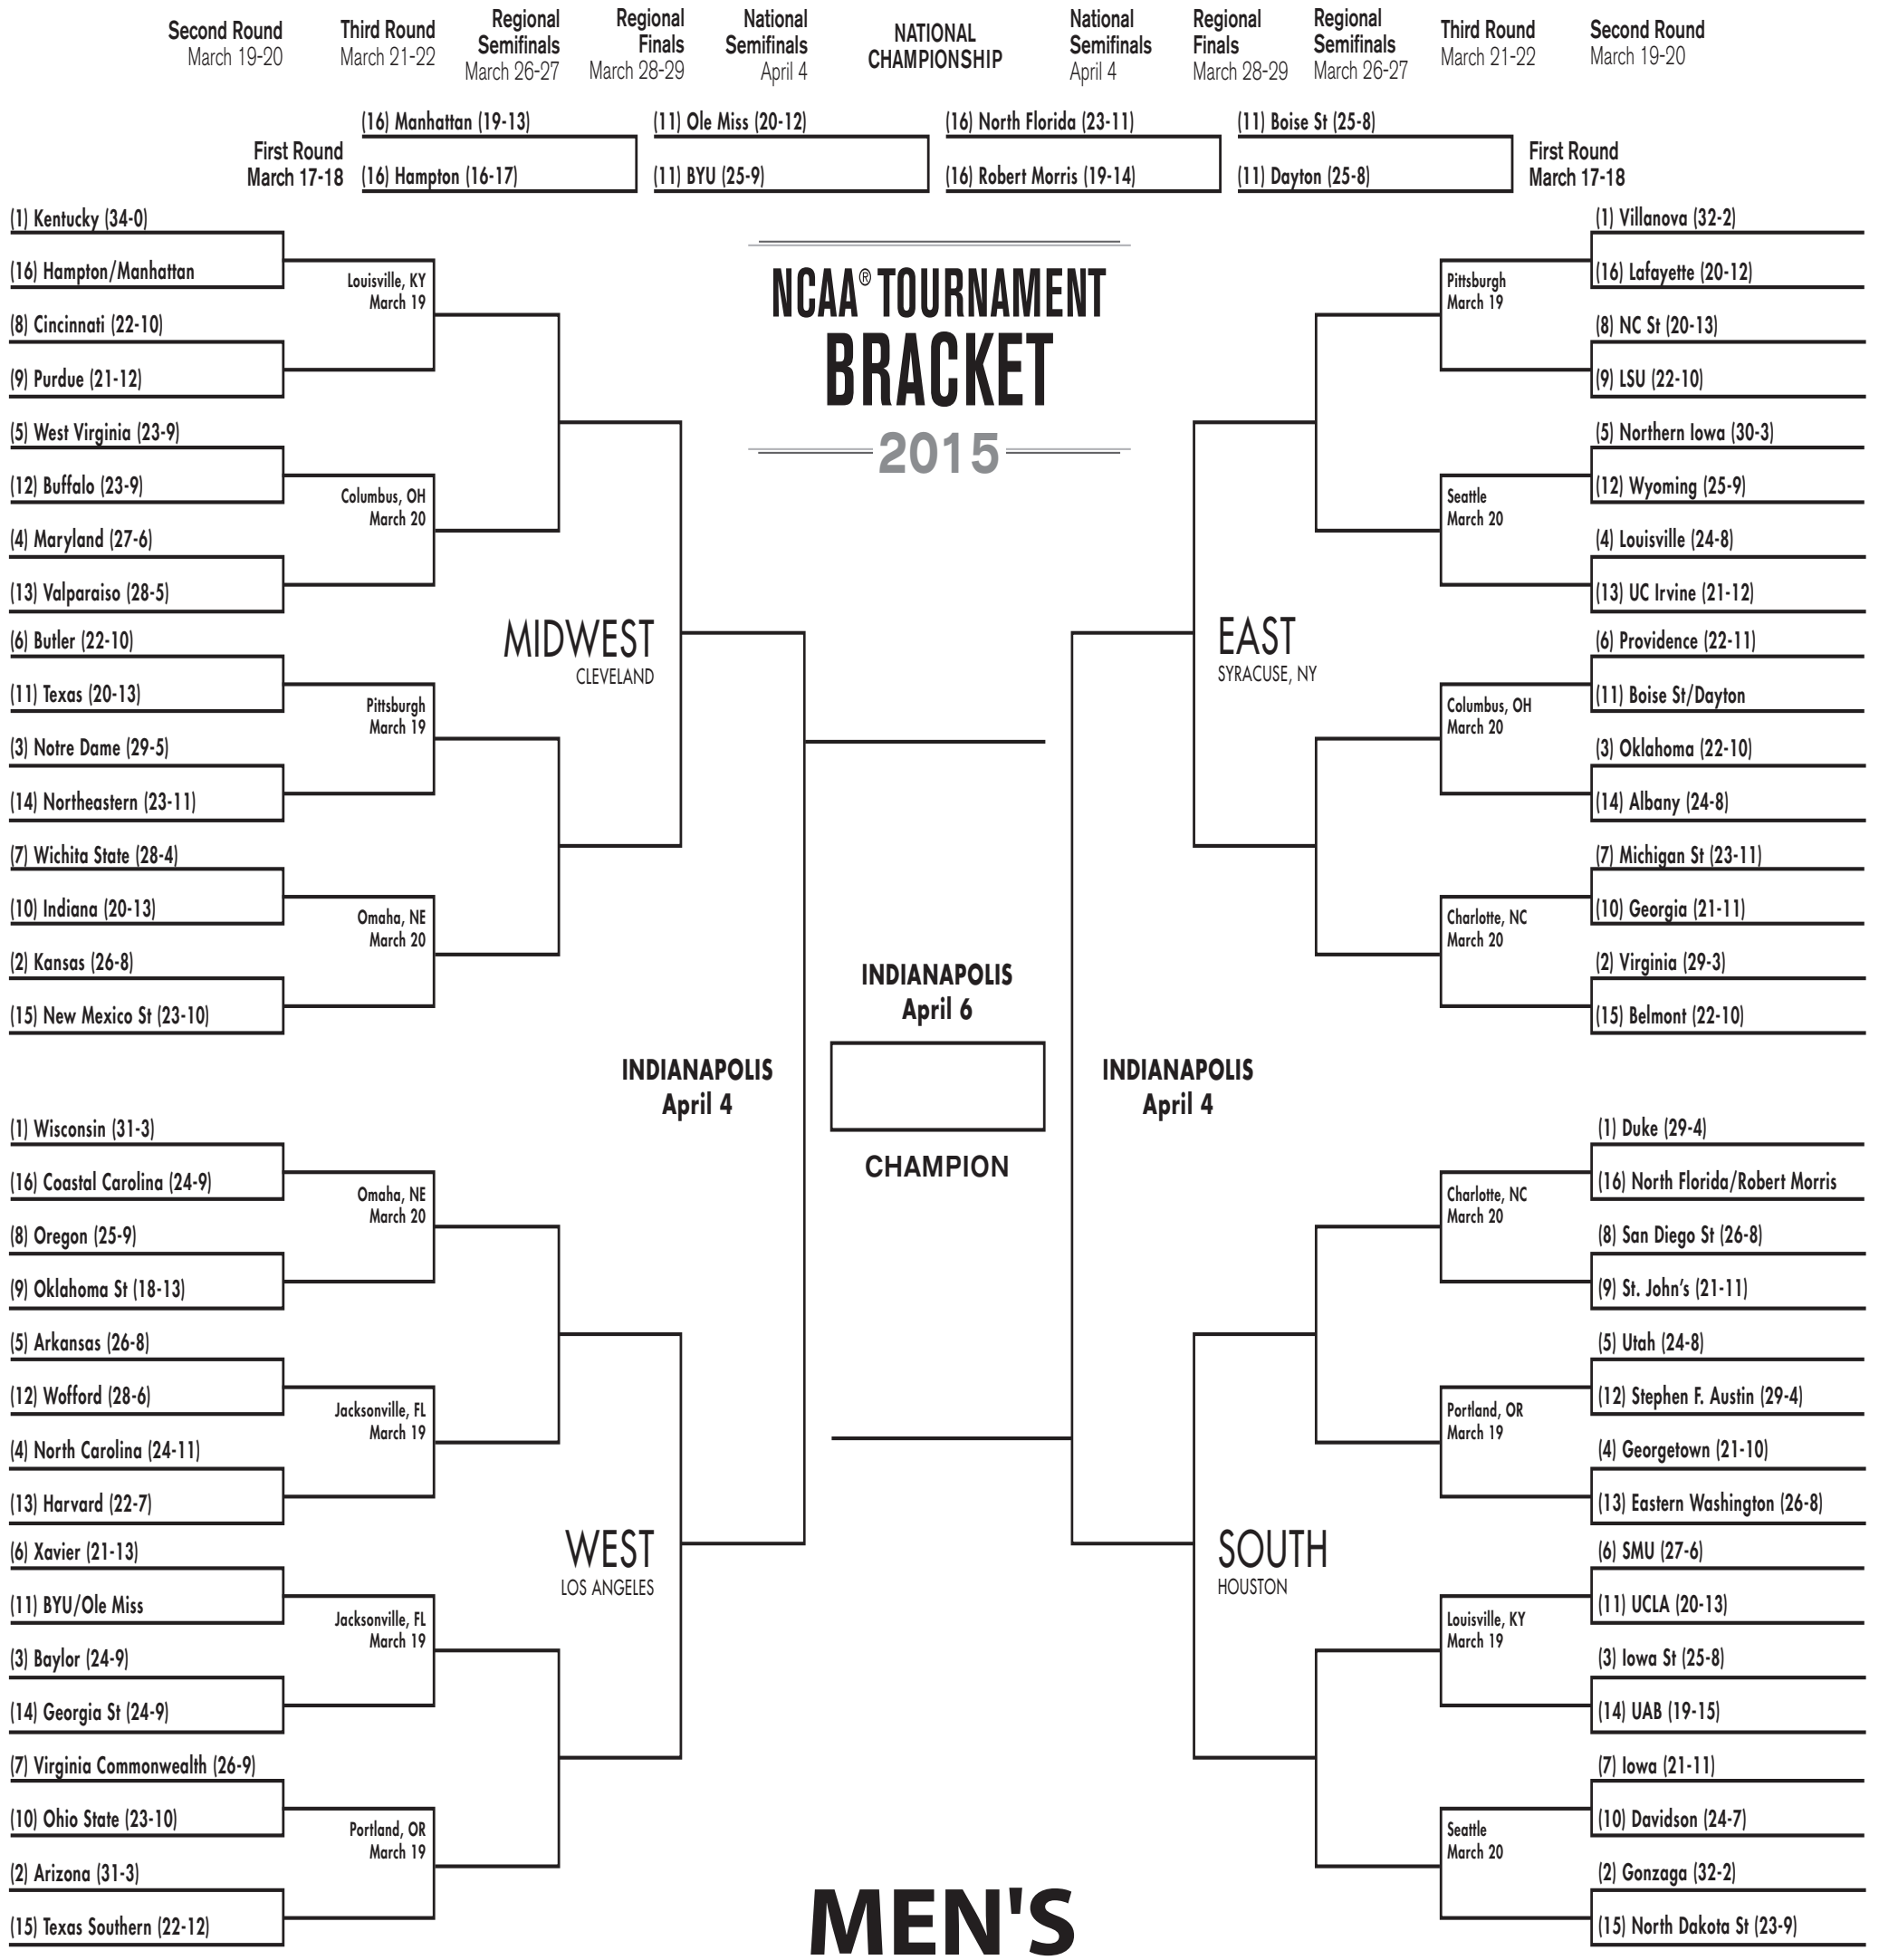

Craig
**DRAFTING
& DESIGN**

PO Box 2018
Florence, 97439
541-997-6926

Rosa's
MEXICAN RESTAURANT

2825 Hwy. 101
Florence
541-997-1144

**WHALES WATCH
VACATION RENTALS**

"Sea The View"

www.whaleswatch.com
541-999-1493

**Shawn
Fleming
Construction**

20+ Years Experience

Light Commercial
& Residential

541-999-8727

CCB#127088 Bonded & Insured

**SIUSLAW
Signs
& GRAPHICS**

LOCATED AT: **The Shippin' Shack**
Corner of 6th St. & HWY 101

(541) 997-8148

Restobar
1285

EXCELLENT SELECTION OF WINES & A FULL BAR
Pizza - Pasta
Seafood - Grill
Lunch & Dinner

GOURMET PIZZAS:
Takeout • Take-n-Bake
Gluten-Free Available
541-902-8338

Our Patio Parties are becoming Very Popular!
Pizza & Beer
Food & Wine
Reservations accepted for 15 or more.

1285 Bay Street - Old Town Florence
541-902-8338

**Craig's Family
BBQ Restaurant**

Voted Readers
Choice
Best BBQ 2014

1161 Hwy. 101 - 541-997-8636
www.craigsbq.com

Ace Johnson's
Auto Sales

ARLAND JOHNSON
541-902-1368
Cell 541-991-2274
1870 N. Hwy. 101 • Florence

ALPHA-BIT

10780 Highway 126
Mapleton, Oregon 97453
541-268-4311

OREGON
Stove Works & Spas

Two Locations:
• 2107 Hwy. 101 Florence
541-590-2077
• 3170 W. 11th Eugene
541-337-5577
www.oregonstove.com