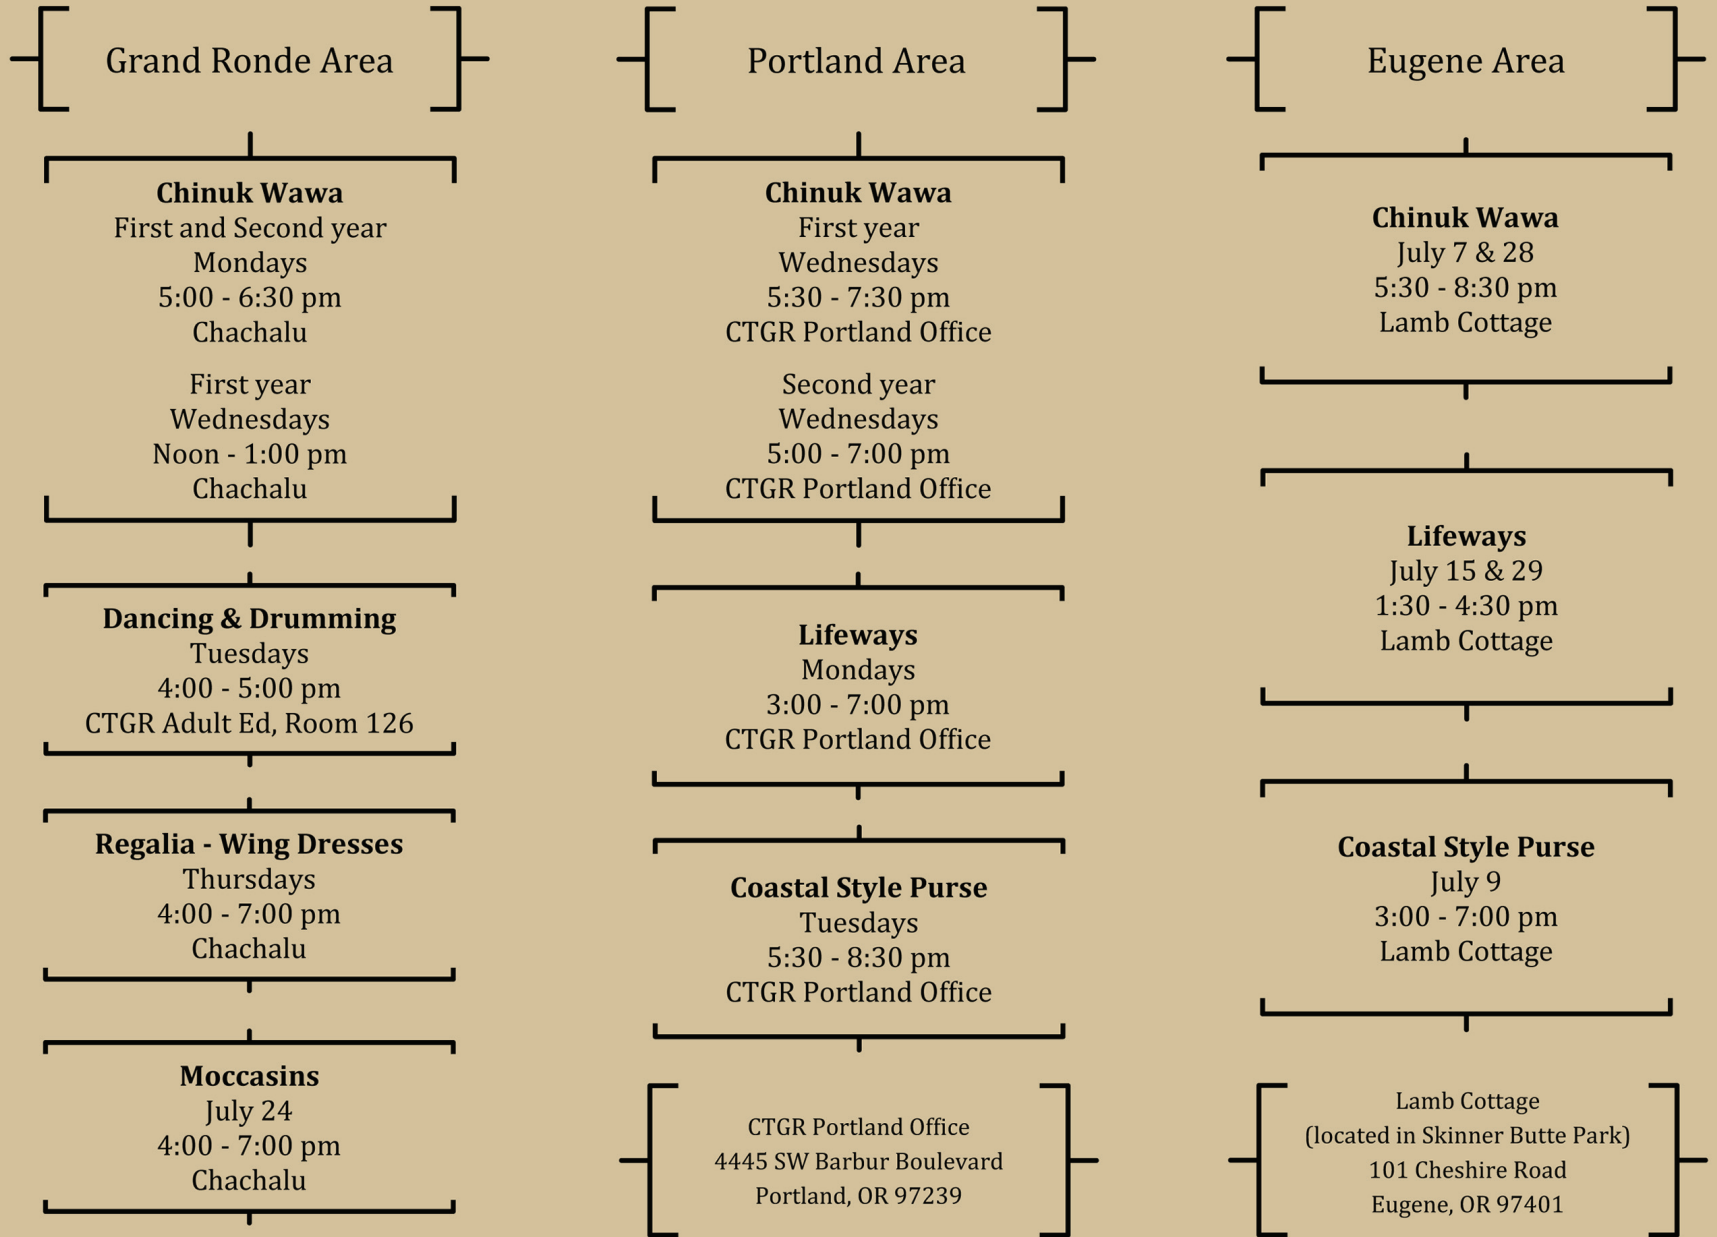

Land & Culture Corner

Upcoming Classes

For class descriptions and to view instructional videos visit our webpage at <http://www.grandronde.org/culture/>

NOTE:
Enrolled Grand Ronde Tribal Members: No charge for the classes or materials.
For all other persons: No charge to attend the classes. Reimbursement to the Tribe for cost of materials if applicable.

For additional information on classes visit <http://www.grandronde.org/culture> or contact Flicka Lucero, Cultural Education Specialist, at 503-879-2268.

We hope to see you at Veteran's Powwow!

Chachalu will be open to the public, with guided tours available, Saturday from 10 a.m. to 5 p.m.

Additionally, the Land and Culture Department will be at the powwow Saturday (11 a.m. to 7 p.m.) and Sunday (11 a.m. to 3 p.m.), presenting an exhibit honoring veterans, holding cultural demonstrations and hosting an activity station where veterans can make their own dentalia necklace with red, white and blue beads.