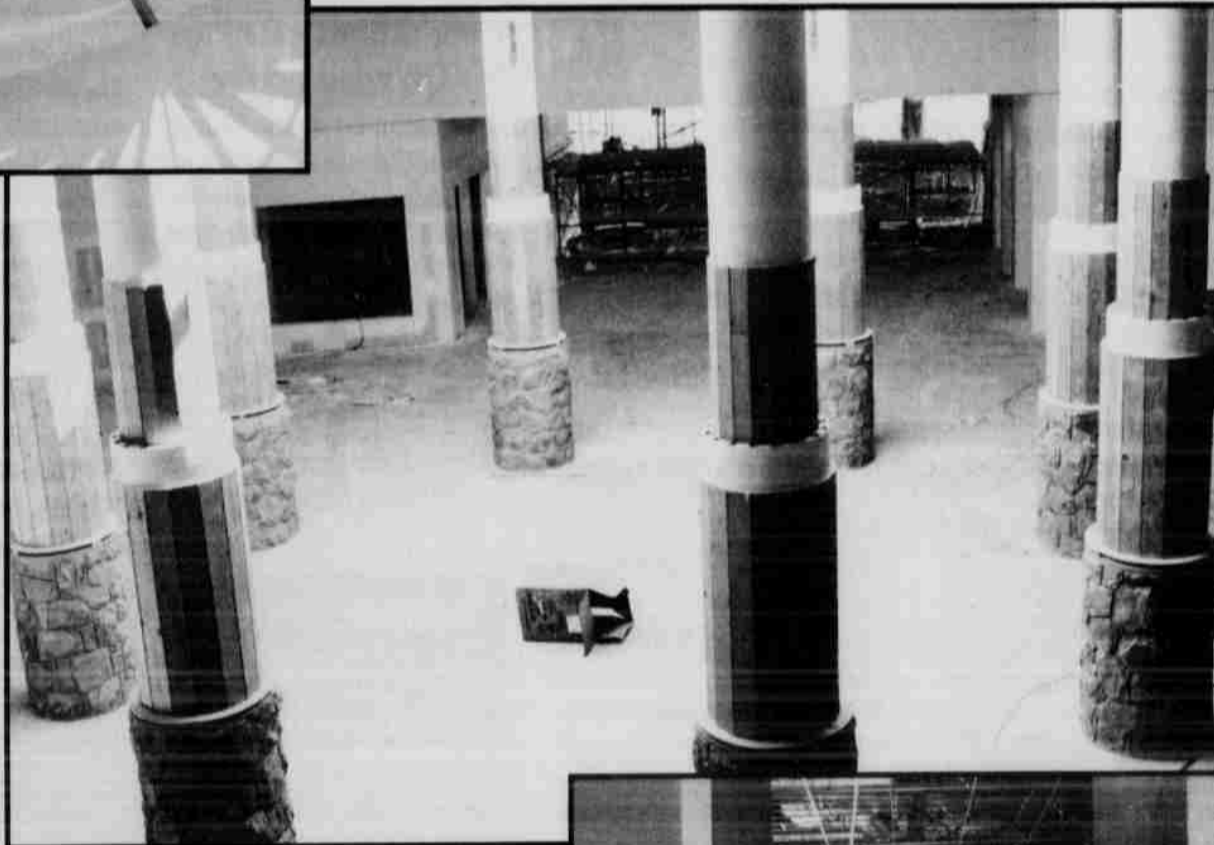

— Casino —

SKYDOME

UNDERPASS

BUFFET AREA

THE GRAND TOUR: Photos of casino construction in different phases, including the interior, which is now nearing completion. Clockwise from top: The skydome in the entrance will let in natural light and add to the wood and rock motif; a sideview of the underpass which will allow traffic to flow unobstructed off the highway; the entrance to the casino will feature the bronze statue of Martha Jane Sands as well as a 20-foot fir tree; the 500-seat bingo hall will also boast a stage for live entertainment; final construction stages include completing the entrance and parking lot.