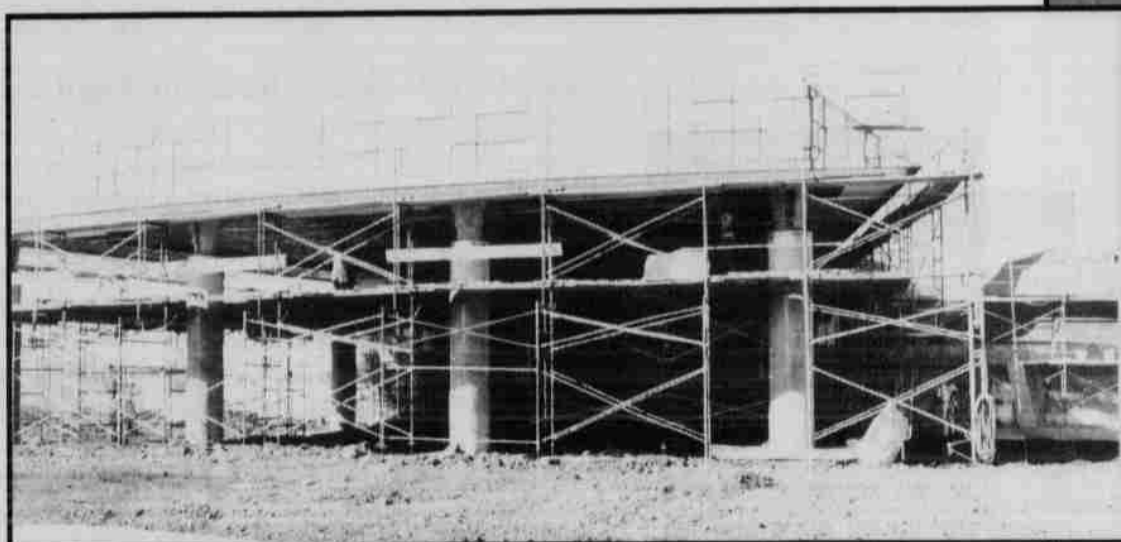

— Casino —

SKYDOME

UNDERPASS

BUFFET AREA

THE GRAND TOUR: Photos of casino construction in different phases, including the interior, which is now nearing completion. Clockwise from top: The skydome in the entrance will let in natural light and add to the wood and rock motif; a sideview of the underpass which will allow traffic to flow unobstructed off the highway; the entrance to the casino will feature the bronze statue of Martha Jane Sands as well as a 20-foot fir tree; the 500-seat bingo hall will also boast a stage for live entertainment; final construction stages include completing the entrance and parking lot.