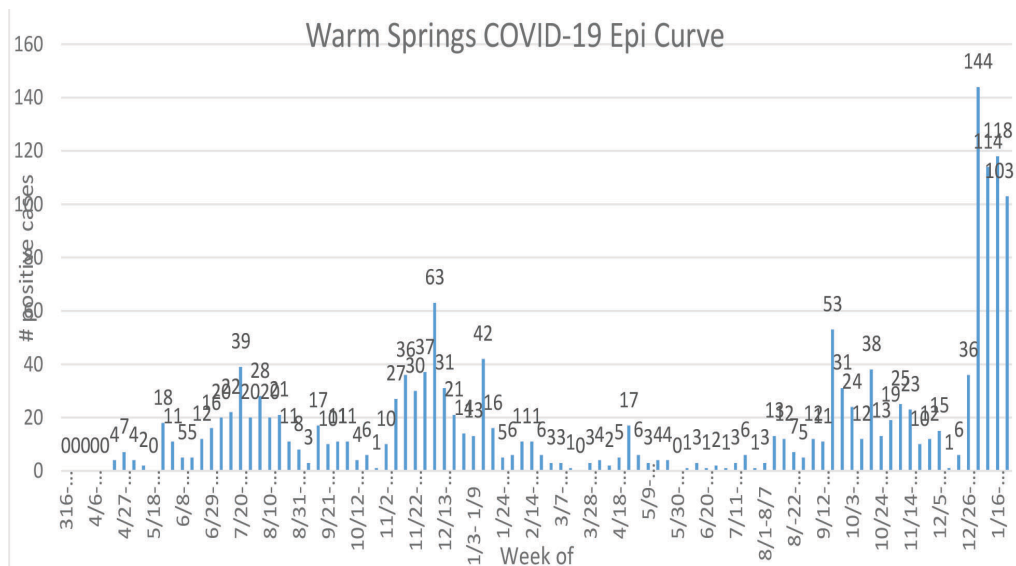

2015 GMC Terrain - 93,995 miles - **\$19,995** #30585A

2014 Ford Fusion - 118,473 miles - **\$13,995** #75693B

2014 Hyundai Elantra - 116,587 miles - **\$11,995** #C0143

2014 Nissan Altima - 42,411 miles - **\$17,995** #24986A

2013 Kia Optima - 109,395 miles - **\$12,995** #75693W

2011 Chevrolet Silverado - 120,000 miles - **\$36,995** #22752A

Covid case demographics update

The most recent case demographics for the tribal community, as of February 2, 2022: Above is a week-by-week graph of cases since tracking began. As seen at the far right of this graph, the post-holiday surge has since begun to recede.