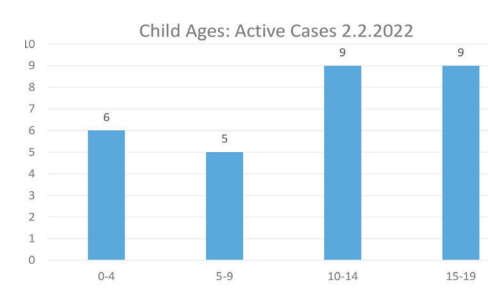

2013 Kia Optima - 109,395 miles - **\$12,995** #75693W

2011 Chevrolet Silverado - 120,000 miles - **\$36,995** #22752A

Covid case demographics update

The most recent case demographics for the tribal community, as of February 2, 2022: Above is a week-by-week graph of cases since tracking began. As seen at the far right of this graph, the post-holiday surge has since begun to recede.

At left, active cases by age as of February 2; and above, active cases among youth, by age, on February 2.

State overall reports drop in covid cases

For Oregon as a whole, the state Health Authority this month reported a marked decline in weekly Covid-19 cases.