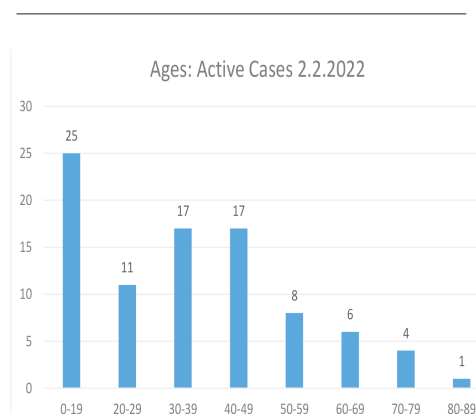

2013 Kia Optima - 109,395 miles - **\$12,995** #75693W

2011 Chevrolet Silverado - 120,000 miles - **\$36,995** #22752A

Covid case demographics update

The most recent case demographics for the tribal community, as of February 2, 2022: Above is a week-by-week graph of cases since tracking began. As seen at the far right of this graph, the post-holiday surge has since begun to recede.

At left, active cases by age as of February 2; and above, active cases among youth, by age, on February 2.

State overall reports drop in covid cases

For Oregon as a whole, the state Health Authority this month reported a marked decline in weekly Covid-19 cases.

At the same time, though, hospitalizations and deaths were slightly higher. This was the trend into the beginning

of this month.

During a recent seven-day period, the Health Authority reported 43,606 new cases of covid in Oregon.