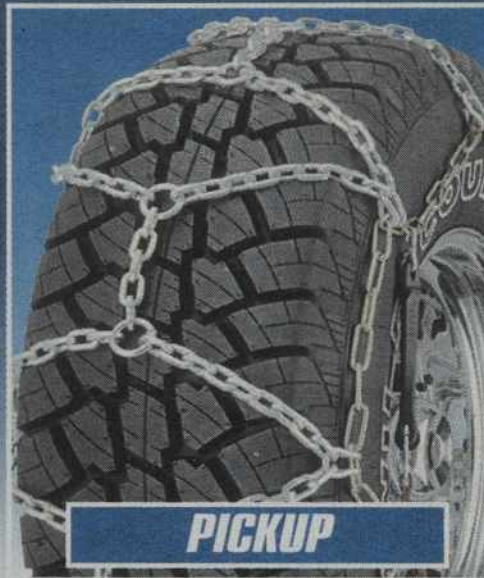

Tires LES SCHWAB

ARE YOU TRACTION READY?

Tires LES SCHWAB

LES SCHWAB CHAINS

QUICK FIT™ DIAMOND

PASSENGER

They take the work and frustration out of using tire chains. They go on and off quickly and fit right to provide excellent traction during tough winter driving conditions.

PASSENGER STARTING AT

67⁹⁵

PICKUP

SIERRA CABLE LINK TIRE CHAINS

STARTING AT

26⁹⁵

AN ECONOMICAL CHOICE!

PASSENGER CHAIN RETURN PROGRAM

IF YOU DON'T USE YOUR PASSENGER CAR CHAINS, RETURN THEM FOR A FULL REFUND AFTER THE LAST LEGAL DATE FOR STUDDED TIRES. (DOES NOT APPLY TO THE SPIKES SPIDER TRACTION DEVICE)

SNOW WHEELS **29⁹⁹**

STARTING AT

With a set of four new Les Schwab snow wheels mounted to your tires you can save time and money. You'll save more than \$50 each time you have your snow tires installed in the Winter or removed in the Spring by eliminating dismount/mounting and balancing charges with each change over.