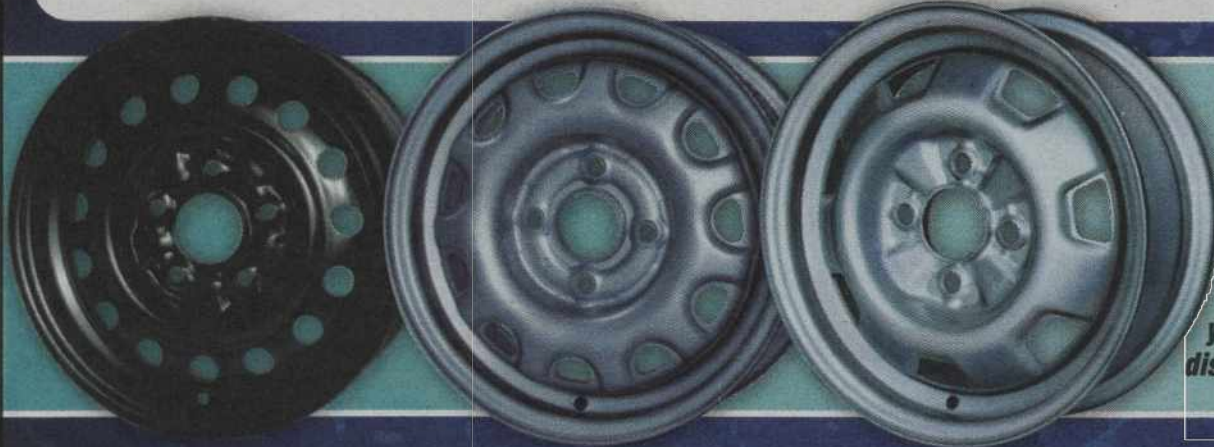

Tires LES SCHWAB

ARE YOU TRACTION READY?

Tires LES SCHWAB

LES SCHWAB CHAINS

QUICK FIT™ DIAMOND

PASSENGER

They take the work and frustration out of using tire chains. They go on and off quickly and fit right to provide excellent traction during tough winter driving conditions.

PASSENGER STARTING AT

67⁹⁵

PICKUP

SIERRA CABLE LINK TIRE CHAINS

STARTING AT

26⁹⁵

AN ECONOMICAL CHOICE!

PASSENGER CHAIN RETURN PROGRAM

IF YOU DON'T USE YOUR PASSENGER CAR CHAINS, RETURN THEM FOR A FULL REFUND AFTER THE LAST LEGAL DATE FOR STUDDED TIRES. (DOES NOT APPLY TO THE SPIKES SPIDER TRACTION DEVICE)

SNOW WHEELS **29⁹⁹**

STARTING AT

With a set of four new Les Schwab snow wheels mounted to your tires you can save time and money. You'll save more than \$50 each time you have your snow tires installed in the Winter or removed in the Spring by eliminating dismount/mounting and balancing charges with each change over.