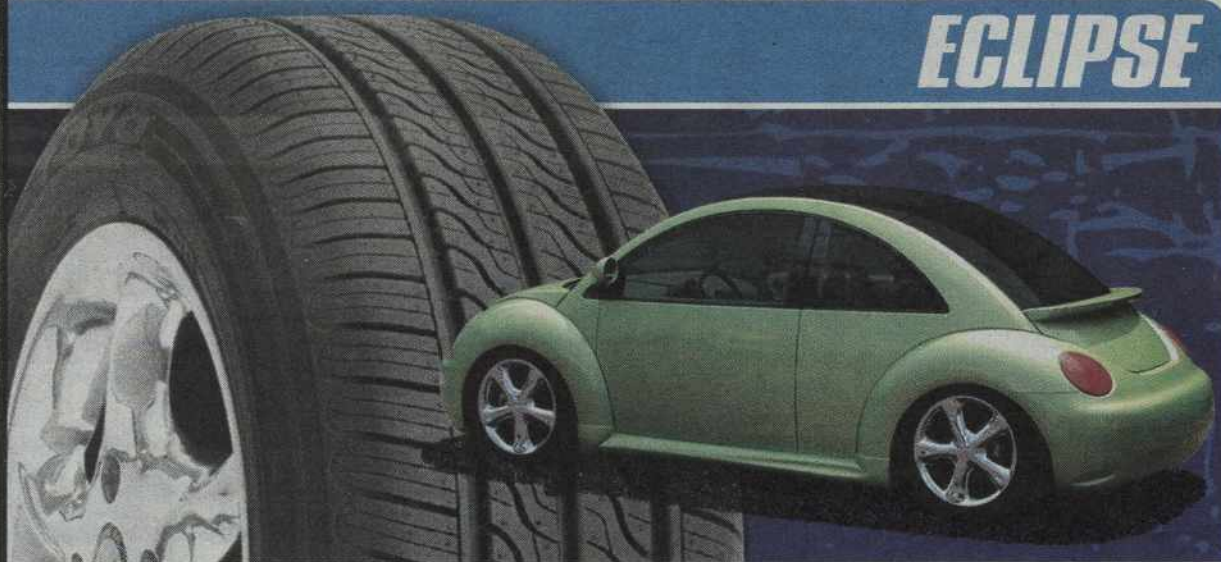

Tires LES SCHWAB

PASSENGER CAR ALL SEASON RADIALS

Tires LES SCHWAB

ECLIPSE

FD1

FREE MOUNTING ROTATIONS ROAD HAZARD FLAT REPAIR AIR CHECKS

YEAR-ROUND PERFORMANCE AT AN ECONOMICAL PRICE

SIZE	SUPERMARKET PRICE	SIZE	SUPERMARKET PRICE
P155/80SR-13BW	54.48	P185/65TR-14BW	89.56
P165/80SR-13BW	59.83	P185/65TR-15BW	95.17
P185/75SR-14	74.54	P195/65TR-14BW	93.23
P195/75SR-14	78.56	P195/65TR-15BW	98.07
P205/75SR-14	83.76	P205/65TR-15BW	101.92
P205/75SR-15	86.90	P215/65TR-15BW	106.18
P215/75SR-15	90.09	P205/65TR-16BW	113.07
P225/75SR-15	92.43	P215/65TR-16BW	116.42
P235/75SR-15	97.65	P185/60TR-14BW	81.86
P175/70SR-13BW	62.13	P195/60TR-14BW	86.30
P185/70SR-13BW	67.08	P185/60TR-15BW	88.08
P185/70SR-14BW	70.64	P195/60TR-15BW	90.73
P195/70SR-14BW	74.33	P205/60TR-15BW	102.33
P205/70SR-14BW	80.24	P205/60TR-16BW	110.29
P215/70SR-14	95.60	P215/60TR-15BW	106.59
P205/70SR-15	93.59	P215/60TR-16BW	113.64
P215/70SR-15	96.42	P225/60TR-16BW	119.18
P225/70SR-15	99.62	P205/55TR-16BW	116.95
P175/65TR-14BW	86.12		

- 70,000 MILE WARRANTY
- QUIET RIDING
- EXCELLENT WET TRACTION

The Eclipse is a quality all season tire that features the latest in radial design and performance. It's modern tread pattern provides quality handling for increased vehicle safety.

FREE MOUNTING ROTATIONS ROAD HAZARD FLAT REPAIR AIR CHECKS

- DUAL CHANNEL DESIGN
- EXCELLENT HANDLING
- MODERN SHOULDER GROOVES
- 45,000 MILE WARRANTY

SIZE	SUPERMARKET PRICE	SIZE	SUPERMARKET PRICE
175/65HR-14	51.70	185/60HR-15	60.83
185/65HR-14	53.66	195/60HR-15	62.39
195/65HR-14	57.27	195/60VR-15	63.36
185/65HR-15	58.37	205/60HR-15	66.26
195/65HR-15	64.14	205/60VR-15	67.29
195/65VR-15	66.07	215/60VR-16	78.42
205/65HR-15	69.29	215/60HR-15	72.40
205/65VR-15	70.69	225/60VR-15	77.13
215/65HR-15	71.84	225/60VR-16	78.99
185/60HR-14	52.51	235/60VR-16	96.86
195/60HR-14	55.13	205/55VR-16	92.88
205/60HR-14	59.64	215/55VR-16	94.51
215/60HR-14	61.20		