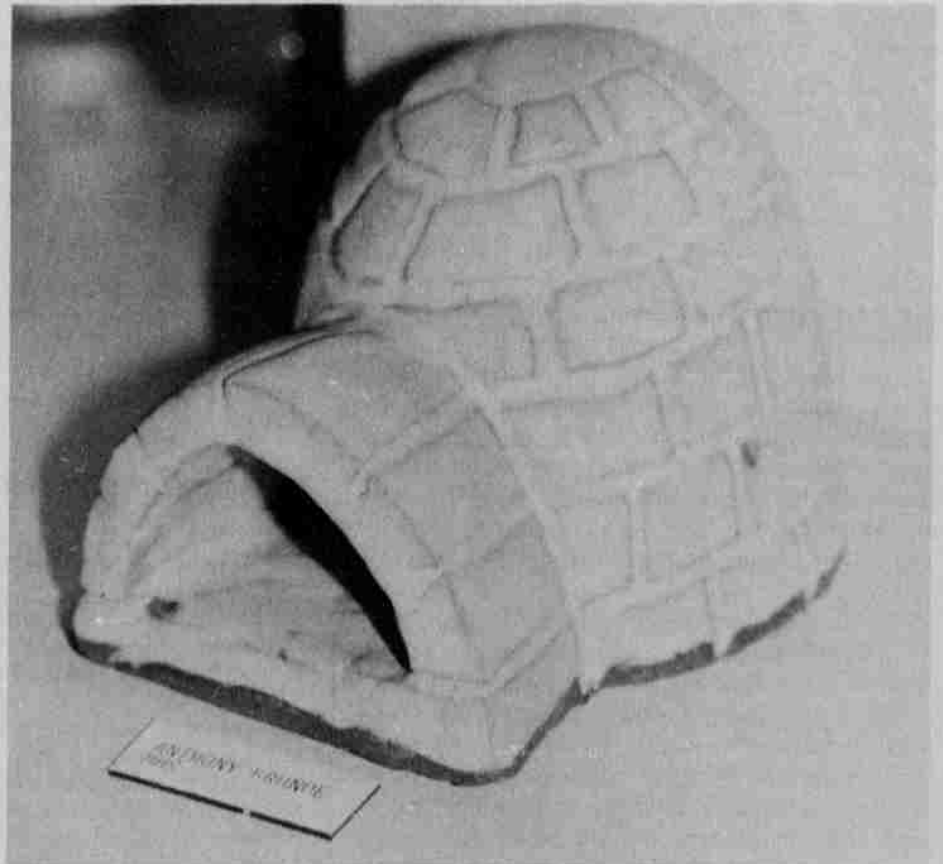

Various artists of all ages display their talent at the 5th Annual Children's Art Show

Friendship wreath made by Renee Rodin and Kristen Sprecher's Kindergarten classroom.

Pottery and beadwork are works of art currently on display.

Ceramic igloo was sculpted by Anthony Brunoe.

Sculptures were creative and detailed.

Second grade classroom made "Faces from Room Seven," masks to display.

An eagle mosaic was made with colorful beans and rice by Cami White's classroom.