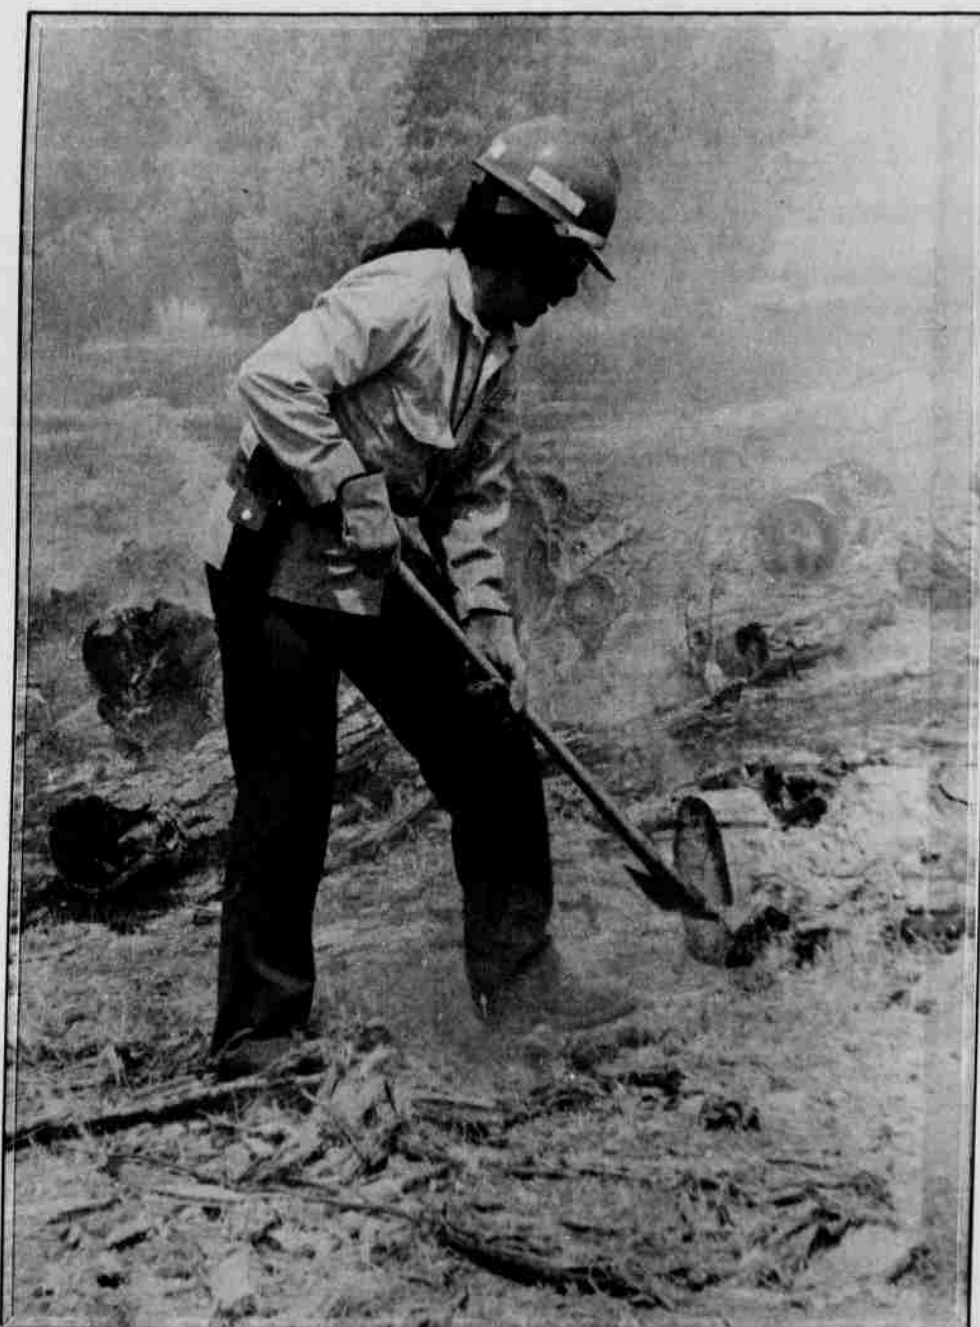

A crew heads up hill out of Simnasho to conduct backburn along edge of road.

Retardant helped slow a second fire's pace along County Line Road.

Smoky was an understatement on Wednesday of fire.

Hundreds of firefighters from throughout the United States arrived in Simnasho to help battle blaze.

A firefighter helps control blaze near Frank Smith's home on Wednesday.

A Natural Resources boat was destroyed in blaze.

A lone fire truck hoses down Industrial Park area before fire races down hill toward complex.