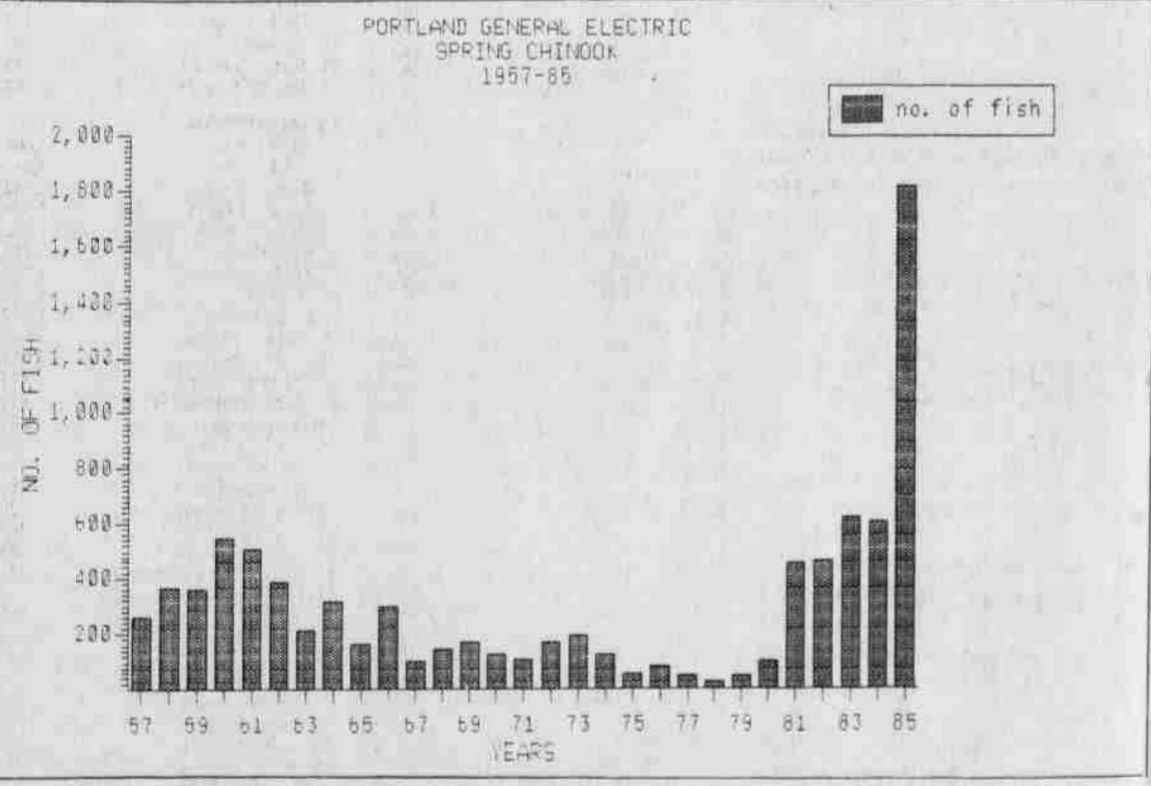

1985 Women's Doubles results

1985 All Events women results

1. Rose Hernandez 1982
2. Relda Jack 1915
3. Linda David 1891
4. Laura Tufti 1878
5. Margie Tuckta 1855
6. Deanna Shadley 1811
7. Norene Greene 1800
8. Dora Pinkham 1788
9. Eraina Palmer 1785
10. Bernie Tufti 1775
11. Roylene Unive 1760
12. Laura Grabner 1754
13. Nancy Johnson 1741
14. Dee Parker 1736
15. Allee Jackson 1734
16. Norma Smith 1720
17. Jane Yahr 1720
18. Sharon Redthunder 1709
19. Joni David 1678
20. Anita Jackson 1242
21. Barbara Wright 1152
22. Kathy Brown 1063

1985 All Events Mens Division I results

1. Ray Shike, Jr. 1943
2. Rudy Clements 1915
3. John Wright 1894
4. Mike Clements 1860
5. Lou Bean 1859
6. Buford Johnson 1855
7. Satch Miller 1843
8. Satch Miller 1843
9. Lyle Rhoan 1834
10. Claude Smith 1820
11. Inman Jackson 1819
12. Paul Stevenson 1809
13. Levi Bobb 1793
14. Austin Greene 1788
15. Jerry Sampson 1788
16. George Clements 1787
17. Sabe Redthunder 1784
18. Ray Shike, Sr. 1779
19. Jim Hurt 1778
20. Marvin Ike 1770
21. Vern Nelson 1764
22. Vic Yahr 1759
23. Jim Newbell 1749
24. Ralph Minnick 1679
25. Everette Miller 1667
26. Jim Yahr 1659
27. Lester Tanewasha 1654
28. Ray Lengele 1621
29. Gayle Nelson 1612
30. Paul Burke 562

1985 Mixed Doubles

Successful program beneficial to Tribe—

Charts indicate fish taken at Pelton Fish Trap

Improved hatchery practices at Round Butte Fish Hatchery on the Deschutes River is providing an abundant return of both spring chinook and summer steelhead for the Warm Springs Tribe.

Financed by Portland General Electric and manned by Oregon Fish and Wildlife personnel, Round Butte Fish Hatchery, built in 1972 as a mitigation facility, has developed a rearing program resulting in returns well above average in number for any hatchery.

Returns, however, were not always so plentiful. Rearing methods through the years have been modified, finally resulting in the current successful hatchery program.

Summer steelhead

Until 1971 the outlook for returning summer steelhead was uncertain. A return of 7,000 in the 1974-75 run year indicates that correct steps were taken. The Tribe receives fish from the Pelton trap in excess of what is needed for the hatchery program. From the 1984-85 run year the Tribe received 40 percent or 1,802 of the total.

Spring Chinook

The spring chinook hatchery program, started in 1968, met with repeated failures. It reached a low point in 1978 with the return of only 24 fish.

Continuation of the spring chinook hatchery program was aided with brood fish donated by the Tribe. Between 59 and 154 fish were taken annually from the Sherar's Falls trap between the years 1977 and 1980.

Efforts to improve hatchery practices for the rearing of spring chinook were intensified. Portland General Electric funded the Department of Fish and Wildlife Research and Development Division to study spring chinook ecology and hatchery rearing. Hatchery practices were altered with the chilling of rearing water from 50° F to 40° F for slower fish development and by moving smolts to the Pelton fish ladder allowing them extra time to grow. These changes "appeared to make the difference in high yield returns," says PGE fish biologist Don Ratliff.

Even after passing through sports, commercial and Indian fisheries the return of spring chinook totalled 1,649 with 1,054 of those going to the Tribe. That number is over a one-percent return according to Oregon Fish and Wildlife research biologist Brian Jonassen.

Fall Chinook

Although Round Butte Hatchery does not operate a fall chinook program, collected data indicates that these runs have been affected minimally by dam construction. Fall chinook rear further down the Deschutes River, spawning there and leaving at less than a year of age. Numbers have remained relatively constant at approximately 405 in the 1984-85 run.

Community Center Calendar