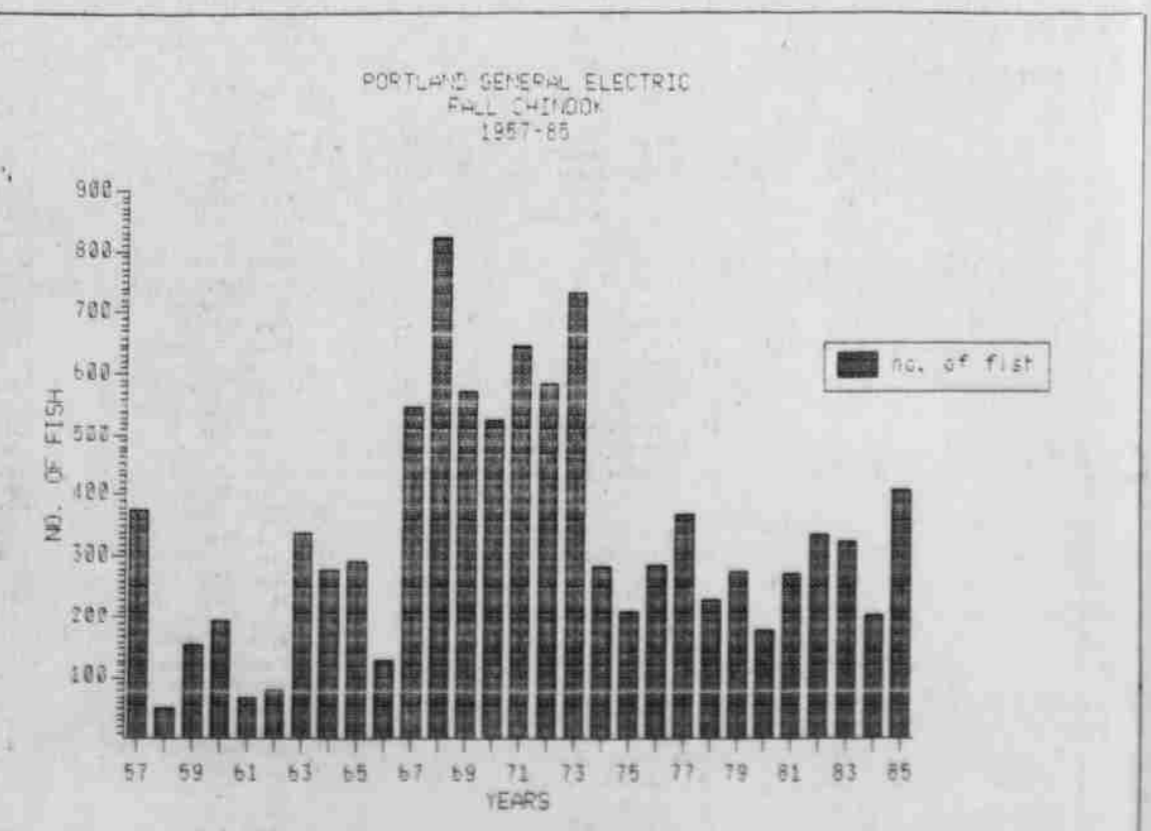

1985 Women's Doubles results

1985 All Events women results

1. Rose Hernandez 1982
2. Relda Jack 1915
3. Linda David 1891
4. Laura Tufti 1878
5. Margie Tuckta 1855
6. Deanna Shadley 1811
7. Norene Greene 1800
8. Dora Pinkham 1788
9. Eraina Palmer 1785
10. Bernie Tufti 1775
11. Roylene Unive 1760
12. Laura Grabner 1754
13. Nancy Johnson 1741
14. Dee Parker 1736
15. Allee Jackson 1734
16. Norma Smith 1720
17. Jane Yahr 1720
18. Sharon Redthunder 1709
19. Joni David 1678
20. Anita Jackson 1242
21. Barbara Wright 1152
22. Kathy Brown 1063

1985 All Events Mens Division I results

1. Ray Shike, Jr. 1943
2. Rudy Clements 1915
3. John Wright 1894
4. Mike Clements 1860
5. Lou Bean 1859
6. Buford Johnson 1855
7. Satch Miller 1843
8. Satch Miller 1843
9. Lyle Rhoan 1834
10. Claude Smith 1820
11. Inman Jackson 1819
12. Paul Stevenson 1809
13. Levi Bobb 1793
14. Austin Greene 1788
15. Jerry Sampson 1788
16. George Clements 1787
17. Sabe Redthunder 1784
18. Ray Shike, Sr. 1779
19. Jim Hurt 1778
20. Marvin Ike 1770
21. Vern Nelson 1764
22. Vic Yahr 1759
23. Jim Newbell 1749
24. Ralph Minnick 1679
25. Everette Miller 1667
26. Jim Yahr 1659
27. Lester Tanewasha 1654
28. Ray Lengele 1621
29. Gayle Nelson 1612
30. Paul Burke 562

1985 Mixed Doubles

Successful program beneficial to Tribe—

Charts indicate fish taken at Pelton Fish Trap

Improved hatchery practices at Round Butte Fish Hatchery on the Deschutes River is providing an abundant return of both spring chinook and summer steelhead for the Warm Springs Tribe.

Financed by Portland General Electric and manned by Oregon Fish and Wildlife personnel, Round Butte Fish Hatchery, built in 1972 as a mitigation facility, has developed a rearing program resulting in returns well above average in number for any hatchery.

Returns, however, were not always so plentiful. Rearing methods through the years have been modified, finally resulting in the current successful hatchery program.

Summer steelhead

Until 1971 the outlook for returning summer steelhead was uncertain. A return of 7,000 in the 1974-75 run year indicates that correct steps were taken. The Tribe receives fish from the Pelton trap in excess of what is needed for the hatchery program. From the 1984-85 run year the Tribe received 40 percent or 1,802 of the total.

Spring Chinook

The spring chinook hatchery program, started in 1968, met with repeated failures. It reached a low point in 1978 with the return of only 24 fish.

Continuation of the spring chinook hatchery program was aided with brood fish donated by the Tribe. Between 59 and 154 fish were taken annually from the Sherar's Falls trap between the years 1977 and 1980.

Efforts to improve hatchery practices for the rearing of spring chinook were intensified. Portland General Electric funded the Department of Fish and Wildlife Research and Development Division to study spring chinook ecology and hatchery rearing. Hatchery practices were altered with the chilling of rearing water from 50° F to 40° F for slower fish development and by moving smolts to the Pelton fish ladder allowing them extra time to grow. These changes "appeared to make the difference in high yield returns," says PGE fish biologist Don Ratliff.

Even after passing through sports, commercial and Indian fisheries the return of spring chinook totalled 1,649 with 1,054 of those going to the Tribe. That number is over a one-percent return according to Oregon Fish and Wildlife research biologist Brian Jonassen.

Fall Chinook

Although Round Butte Hatchery does not operate a fall chinook program, collected data indicates that these runs have been affected minimally by dam construction. Fall chinook rear further down the Deschutes River, spawning there and leaving at less than a year of age. Numbers have remained relatively constant at approximately 405 in the 1984-85 run.

Community Center Calendar