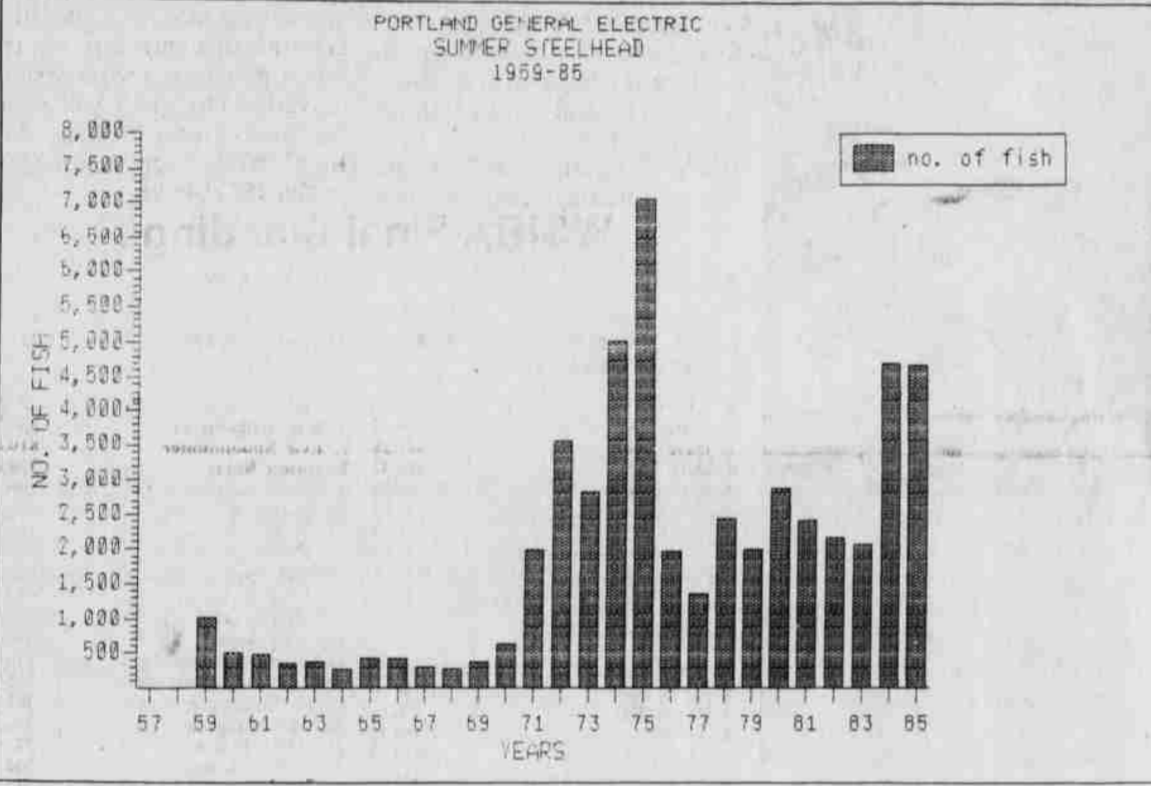

1985 Women's Doubles results

1985 All Events women results

1. Rose Hernandez 1982
2. Relda Jack 1915
3. Linda David 1891
4. Laura Tufti 1878
5. Margie Tuckta 1855
6. Deanna Shadley 1811
7. Norene Greene 1800
8. Dora Pinkham 1788
9. Eraina Palmer 1785
10. Bernie Tufti 1775
11. Roylene Unive 1760
12. Laura Grabner 1754
13. Nancy Johnson 1741
14. Dee Parker 1736
15. Allee Jackson 1734
16. Norma Smith 1720
17. Jane Yahr 1720
18. Sharon Redthunder 1709
19. Joni David 1678
20. Anita Jackson 1242
21. Barbara Wright 1152
22. Kathy Brown 1063

1985 All Events Mens Division I results

1. Ray Shike, Jr. 1943
2. Rudy Clements 1915
3. John Wright 1894
4. Mike Clements 1860
5. Lou Bean 1859
6. Buford Johnson 1855
7. Satch Miller 1843
8. Satch Miller 1843
9. Lyle Rhoan 1834
10. Claude Smith 1820
11. Inman Jackson 1819
12. Paul Stevenson 1809
13. Levi Bobb 1793
14. Austin Greene 1788
15. Jerry Sampson 1788
16. George Clements 1787
17. Sabe Redthunder 1784
18. Ray Shike, Sr. 1779
19. Jim Hurt 1778
20. Marvin Ike 1770
21. Vern Nelson 1764
22. Vic Yahr 1759
23. Jim Newbell 1749
24. Ralph Minnick 1679
25. Everette Miller 1667
26. Jim Yahr 1659
27. Lester Tanewasha 1654
28. Ray Lengele 1621
29. Gayle Nelson 1612
30. Paul Burke 562

1985 Mixed Doubles

Successful program beneficial to Tribe—

Charts indicate fish taken at Pelton Fish Trap

Improved hatchery practices at Round Butte Fish Hatchery on the Deschutes River is providing an abundant return of both spring chinook and summer steelhead for the Warm Springs Tribe.

Financed by Portland General Electric and manned by Oregon Fish and Wildlife personnel, Round Butte Fish Hatchery, built in 1972 as a mitigation facility, has developed a rearing program resulting in returns well above average in number for any hatchery.

Returns, however, were not always so plentiful. Rearing methods through the years have been modified, finally resulting in the current successful hatchery program.

Summer steelhead

Until 1971 the outlook for returning summer steelhead was uncertain. A return of 7,000 in the 1974-75 run year indicates that correct steps were taken. The Tribe receives fish from the Pelton trap in excess of what is needed for the hatchery program. From the 1984-85 run year the Tribe received 40 percent or 1,802 of the total.

Spring Chinook

The spring chinook hatchery program, started in 1968, met with repeated failures. It reached a low point in 1978 with the return of only 24 fish.

Continuation of the spring chinook hatchery program was aided with brood fish donated by the Tribe. Between 59 and 154 fish were taken annually from the Sherar's Falls trap between the years 1977 and 1980.

Efforts to improve hatchery practices for the rearing of spring chinook were intensified. Portland General Electric funded the Department of Fish and Wildlife Research and Development Division to study spring chinook ecology and hatchery rearing. Hatchery practices were altered with the chilling of rearing water from 50° F to 40° F for slower fish development and by moving smolts to the Pelton fish ladder allowing them extra time to grow. These changes "appeared to make the difference in high yield returns," says PGE fish biologist Don Ratliff.

Even after passing through sports, commercial and Indian fisheries the return of spring chinook totalled 1,649 with 1,054 of those going to the Tribe. That number is over a one-percent return according to Oregon Fish and Wildlife research biologist Brian Jonassen.

Fall Chinook

Although Round Butte Hatchery does not operate a fall chinook program, collected data indicates that these runs have been affected minimally by dam construction. Fall chinook rear further down the Deschutes River, spawning there and leaving at less than a year of age. Numbers have remained relatively constant at approximately 405 in the 1984-85 run.

Community Center Calendar