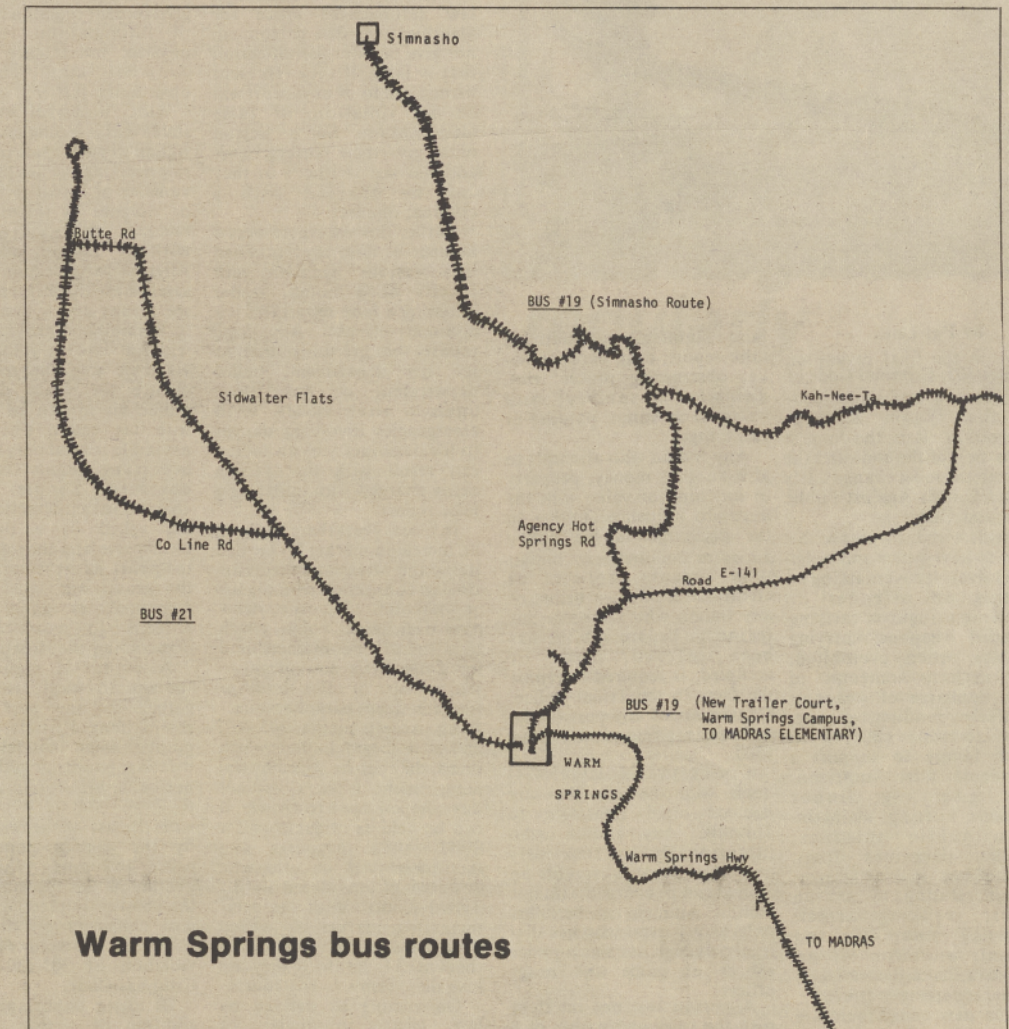

Warm Springs bus routes

Bus schedules and drivers

Area Served	Bus #	Driver's Name	For Information
Warm Springs, West Hills	33	LaVonne Blakely	Herman Hansen, Transp. Supvr. 475-3536
Warm Springs Seekseequa	9	Brenda Scott	
Warm Springs Campus	8	Ruben Dupont	Phil Riley
Simnasho, WS campus, new trailer court, (to Madras Elem)	19	Dave Bauman	Asst. Supt. 475-6192
WS Tenino road, West Hills	*20	Nola Huff	
Warm Springs, Sidwalter Flats	*21	Laura Walter	
W.S. Campus (to Jr. High)	24	Herbert Widmer	
Warm Springs, West Hills	25	Helmer Wallan	

*P.M. departure approximately 4:00
Approximate arrival at school 8:30 a.m.—Approximate departure from school-3:30 p.m.

11:30 a.m. Kindergarten/Home
2:30 p.m. 1st and 2nd/Home
W.S. Elem.
Bus #20/ Huff
(Tenino, W. Hills)
Bus #21/ Walter,
(New Trlr. Ct-Greeley Heights, Miller Heights)

Special Bus Routes

3:00 p.m. K-2nd/Home
WS Elem.
Bus #9/ Scott
(Dry Ck-Greenville)

3:30 p.m. 3rd-6th/home
W.S. Elem.
Bus #21/ Walter,
(W. Hills-Tenino Apts., New Trailer Ct.)

**11:15 a.m./also picks up p.m. Kindergarten

(Routes are subject to change according to enrollment)

Spillyay Tymoo photos by Donna Behrend