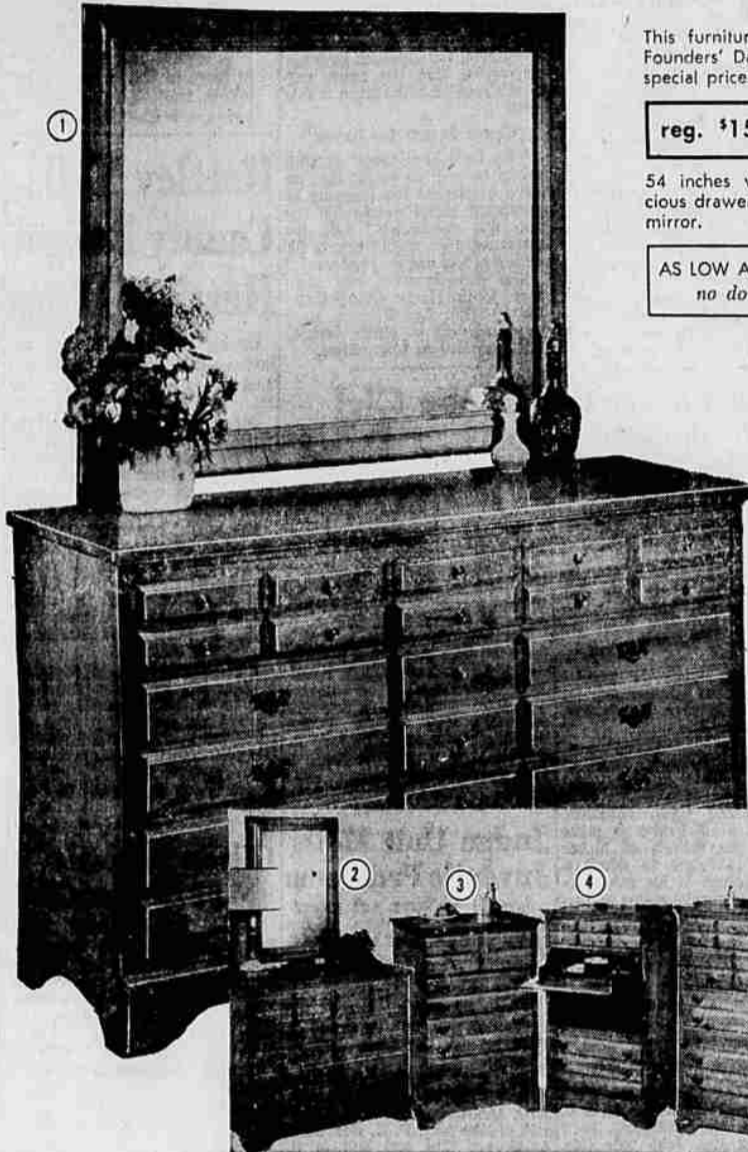

reg. $13.95 set nested glass top tables **$7.95** set
Antique finish wrought iron frames... 21", 19" and 17" high. Glass tops remove easily for cleaning. Choice of three bright summery colors... verd green, regency green, citron yellow.
PATIO SHOP—SECOND FLOOR

reg. $99.50 Sealy twin bed set on legs **$59.95**
Innerspring mattress with hundreds of resilient coiled springs, heavy cotton padding. Pre-built border won't sag; taped edges; ventilators and hand holds. Matching box spring stabilized to prevent sway. 8-oz. brown stripe cover.
AUDITORIUM—SECOND FLOOR

reg. $319.50 Con-Sealy sleeper in Naugahyde **$219.50**
Save 15 on this decorator designed Sealy sleeper! An inviting sofa by day, a super comfortable bed by night with Sealy's famous $59.95 quality innerspring mattress. Upholstered in handsome plastic in a choice of popular colors.
AUDITORIUM—SECOND FLOOR

reg. $475.00 French provincial 3-piece sectional sofa **$349.50**
ONLY $15 A MONTH no down payment

Never... no, never before... have we offered so much value, style and beauty for so little money! Deep coil spring base with over-stuffed button tufted back, slender arms. Reversible T shape spring unit seat cushions. Especially selected matelasse tapestry in choices of toast, brown, green or gold.
FURNITURE—SECOND FLOOR

rich nutmeg brown finish

This furniture was especially designed and made for Meier & Frank's great Founders' Day sale... quality and value that cannot be duplicated at these special prices. Buy it by piece, or a complete room and save!

reg. $159.95 triple dresser **$119.50**
54 inches wide; seven spacious drawers. Heavy framed mirror.
AS LOW AS $5 A MONTH no down payment

1. reg. $109.95 4-drawer dresser, framed mirror... **$69.95**
   - reg. $79.95 4-drawer chest, antique brass pulls... **$59.95**
   - reg. $109.95 desk chest, drop lid, drawers... **$79.95**
   - reg. $99.75 4-drawer chest, 30 inches wide... **$69.95**
   - reg. $109.95 chest-on-chest, 5 drawers; 32" top... **$79.95**
   - reg. $55.00 cottage type bed; full or twin size, each... **$34.75**
   - reg. $39.95 night stand with one drawer, shelf... **$24.95**
   - reg. $65.00 bookcase cabinet bed, low foot, full or twin size... **$49.95**
2. Mail and phone orders*
   FURNITURE—SECOND FLOOR

reg. $59.95 Sealy "Centennial" mattress **$39.95**
reg. $59.95 matching box spring... **$39.95**

Save a whole $20 bill on this value-packed mattress! Made especially for us by Sealy... and we assure you there is no finer mattress for the money. Look at these Sealy features...

- exclusive "tru-balance" innerspring unit
- 312 coils in each full size mattress and box spring
- pre-built borders for non-sag edges
- handsome decorator designed 9-ounce cover
- sturdy cord handles; 8 ventilators

reg. $49.95 "Hampden" innerspring chaise **$27.95**
with "magic arm" action

Sturdy lightweight frame of polished 1" tubular aluminum; seat and back have full innerspring mattress, softly padded with rubberized sisal, cotton and felt, and supported by spring-like strap suspension. Spring-loaded "magic arm" allows simple and easy adjustment to four positions. Your choice of three popular patterns.

1. bouquet—A striking rose pattern in bright new colors... beautifully designed in tones of rose, coral, green and gray on white background.
2. fantasy—A cheerful, modern floral design in bright, fresh colors. Background in gray and white with foliage in shades of green, yellow, gray and red.
3. A striking rose pattern in bright new colors... beautifully designed in tones of rose, coral, green and gray on white background.

PATIO SHOP—SECOND FLOOR
*Plus shipping cost to areas outside our regular truck delivery routes.

OPEN MONDAY 9:30 a.m. to 9 p.m. **FREE STORE-SIDE PARKING FOR OVER 1,000 CARS**

IT PAYS TO BUY AT MEIER & FRANK'S

Meier & Frank Co.
OREGON'S OWN STORE SINCE 1857
SALEM EM 3-2211