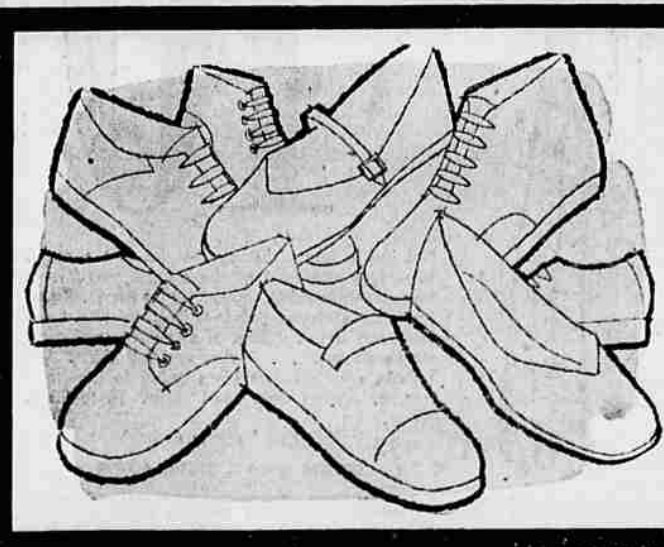

entire stock! 3 days only

FOOT FLAIRS

Over 3,000 pairs from which to choose!
Sorry, no mail or phone orders

regularly $10.95	NOW	$7.30
regularly $11.95	NOW	$7.97
regularly $12.95	NOW	$8.63

Sorry, no mail or phone orders.
YOUNG MODERN SHOES—STREET FLOOR

entire stock! 3 days only

RED CROSS COBBIES

Over 500 pairs from which to choose!
Sorry, no mail or phone orders

regularly $ 9.95	NOW	$6.63
regularly $10.95	NOW	$7.30
regularly $11.95	NOW	$7.97

Sorry, no mail or phone orders.
*This product has no connection whatever with the American National Red Cross
WOMEN'S SHOES—STREET FLOOR

"Suburbanites"
by Hollywood Skooters
Sorry, no mail or phone orders

$4.63
reg. $6.95

"Rustic Aires"
by Sandlers of Boston

$6.63
reg. $9.98

Sorry, no mail or phone orders
YOUNG MODERN SHOES—STREET FLOOR

entire stock! 3 days only

BARE-FOOT ORIGINALS

Over 3,000 pairs from which to choose!
Sorry, no mail or phone orders

regularly $14.95	NOW	$9.97
regularly $15.95	NOW	$10.63
regularly $16.95	NOW	$11.30
regularly $17.95	NOW	$11.97

Sorry, no mail or phone orders.
WOMEN'S SHOES—STREET FLOOR

ONE WEEK ONLY! CHILDREN'S SHOE SPECIALS!

Little Yankee dress and play shoes

All from our regular stock—styles to wear right now and through the summertime. Every shoe at extraordinary savings! Buy now!

reg. $7.25	sizes 8½ to 12	$4.79
reg. $8.25	sizes 12½ to 3	$5.49
reg. $7.25-$8.25	sizes 8½ to 12	$4.29

U.S. Rubber shoes

$2.49

Group of tennis shoes and gay washable play styles. Whites, colors and pastels. Good time to buy for summer and vacation activities.

famous make dress shoes

All from our regular stock—all with a most famous name leather. Sturdy leathers and dressy black patents. Stock up for all the family. 250 pairs.

reg. $6.50	sizes 6 to 8	$4.35
reg. $6.95	sizes 8½ to 12	$4.65
reg. $7.50	sizes 12½ to 3	$5.00

Mail and phone orders on children's shoes only! Plus shipping cost to areas outside our regular truck delivery routes.

YOUNG PEOPLE'S SHOES—STREET FLOOR

OPEN MONDAY
9:30 a. m. to 9 p. m.

FREE STORE-SIDE PARKING FOR OVER 1,000 CARS