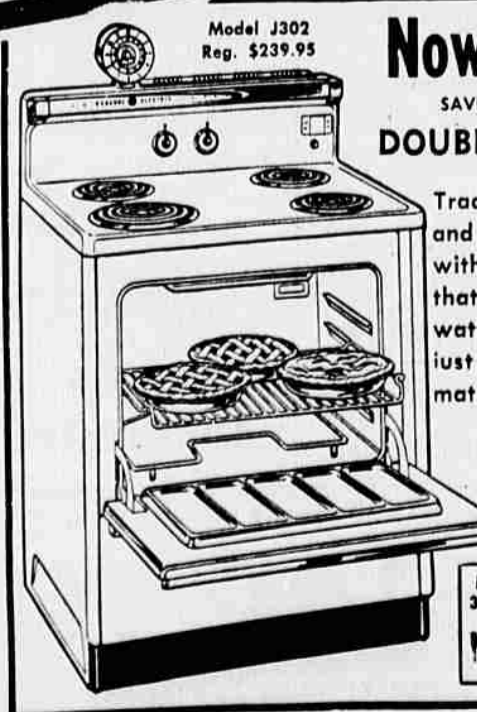

DOUBLE TRADE-IN!

EXCLUSIVE AT MASTER

THE FIRST SHOWING IN SALEM OF THE NEW DELUXE G.-E. AUTOMATIC WASHER-DRYER COMBINATION

- * Wash and dry in one completely automatic operation
- * Save space—unit takes 1/2 the space of most pairs.
- * Automatic water saver—uses the correct amount of water for small or large loads.
- * Trade in both washer and dryer on this compact new combination.

WD-660P Shown with Textillite Top Accessory

OPEN MONDAY THRU FRIDAY TILL 9 P.M. THIS WEEK!

Model J302 Reg. \$239.95
Now \$209.95
SAVE \$30.00 PLUS—GET DOUBLE TRADE-IN!

Trade in your old range and get this 30" range with the big 23" oven, that features a 2,600-watt unit that's red hot in just 20 seconds—has automatic clock and timer.