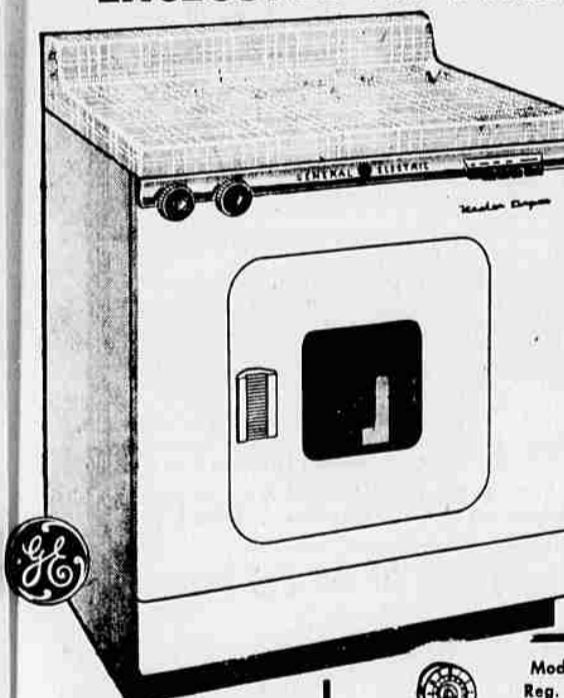

DOUBLE TRADE-IN!

EXCLUSIVE AT MASTER

THE FIRST SHOWING IN SALEM OF THE NEW DELUXE G.-E. AUTOMATIC WASHER-DRYER COMBINATION

- * Wash and dry in one completely automatic operation
- * Save space—unit takes 1/2 the space of most pairs.
- * Automatic water saver—uses the correct amount of water for small or large loads.
- * Trade in both washer and dryer on this compact new combination.