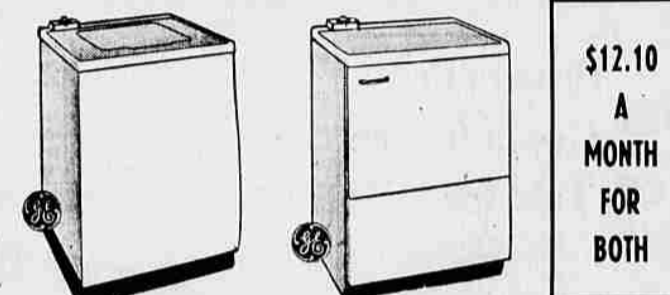

AUTOMATIC WASHER AND DRYER

$12.10 A MONTH FOR BOTH

BUY BOTH FOR $349.90

Good washing and drying dependability at the lowest cost... that's yours with this Utility Model G.E. Home Laundry... No chrome but a real washing rascal... companion Air-Flo Dryer makes this a substantial home laundry at a good price... If you have a trade-in... we'll give you double its actual value... Trade now... you'll be glad you did!

WE WILL GIVE YOU—DOUBLE THE ACTUAL VALUE FOR YOUR TRADE-IN DURING THIS STOCK REDUCTION SALE!

TERMS—YOU BET!