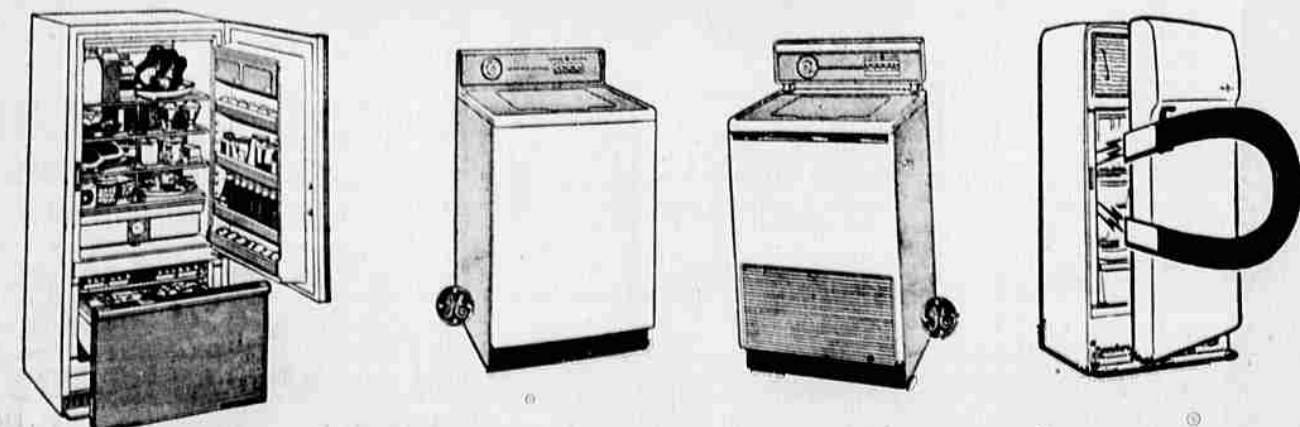

MASTER SERVICE STATIONS, INC.

365 NORTH COMMERCIAL
SALEM'S OLDEST SALEM'S LARGEST FRANCHISED DEALER APPLIANCE DISPLAY

$40,000⁰⁰ STOCK REDUCTION SALE!

Double Trades Exclusive at MASTER

PLUS S&H Green Stamps No Money Down

THIS SALE LASTS UNTIL PRESENT STOCKS ARE GONE HURRY!

HURRY—THIS SALE MUST END WHEN OUR EXISTING STOCK IS SOLD!