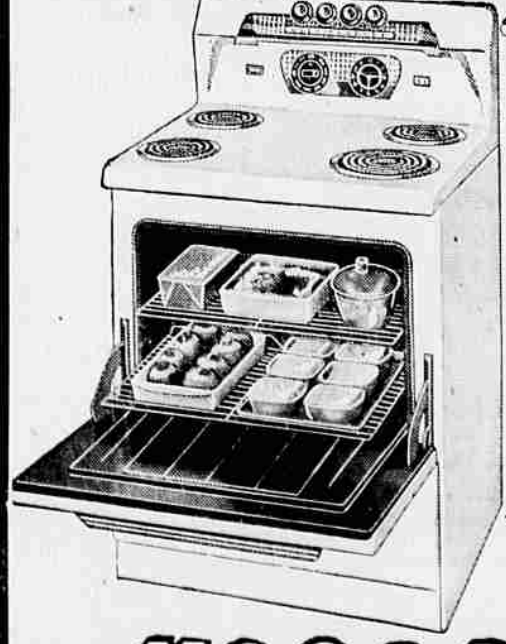

WESTINGHOUSE CUSTOM 30-SPEED RANGE RED TAG SPECIAL

$199.95

Reg. Price Was $249.95

HOGG BROS

WILLAMETTE VALLEY'S LEADING APPLIANCE & HOME FURNISHERS SALEM -- OREGON CITY

NO DOWN PAYMENT EASY TERMS 260 State St. PHONE EM 3-9148