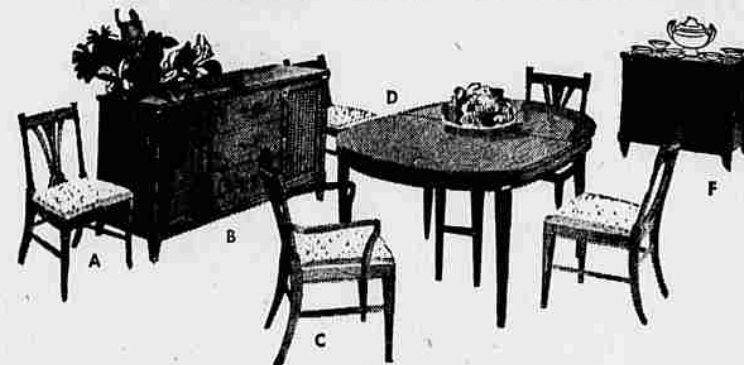

To revive his errant tot. Came a squad car, siren screaming. Alan blotto, blissful, slumping. Took a ride to see the doctor. Snoozed all through the stomach pumping.

Monday's report: "He's doing well. He will not go to drunkard's heaven. But goodness, what an aching head. Has Alan Dixon, only seven."

Another Tremor Hits Greek Area

Quakes that hit the area Friday and Saturday left 1 known dead, at least 50 injured, and 25,000 homeless. About 4,000 homes were destroyed.

Boy of 11 Escapes Creek Drowning

PORTLAND (AP) — An 11-year-old boy lunched into swift, rain-swollen Johnson Creek Sunday, but escaped with his life by grabbing a tree branch.

The boy, Michael West, fell in while playing on a bridge in southeast Portland. As he was being swept downstream, he grabbed the branch and pulled himself to shore.

LIMITED OFFER

Large 9-oz. jar of this famous hand cream with Lanolin 79¢ plus tax. Regular $1.25 value.

Capital Drug Store, 405 State St., We Give 25¢ Green Stamps

FURNITURE SALE

HOGG BROS. PROUDLY PRESENTS THE NEW MEDITERRANEAN COLLECTION OF GENUINE EASTERN, CHERRY LAMINATED VENEER, THE FINEST EXPRESSION OF THE CABINET MAKERS' ART OPEN STOCK - 26 BEAUTIFUL CORRELATED PIECES

-FOR YOUR DINING ROOM-

- A. Side Chair $19.50
- B. Senior Buffet $114.50
- C. Arm Chair $25.50
- D. Extension Table $119.50
- F. Server Chest or Bachelor Chest $59.50
- G. Dropleaf Table (Not Shown) $109.50
- H. Buffet and Hutch With Glass Top (not shown) $184.00

-FOR YOUR LIVING ROOM-