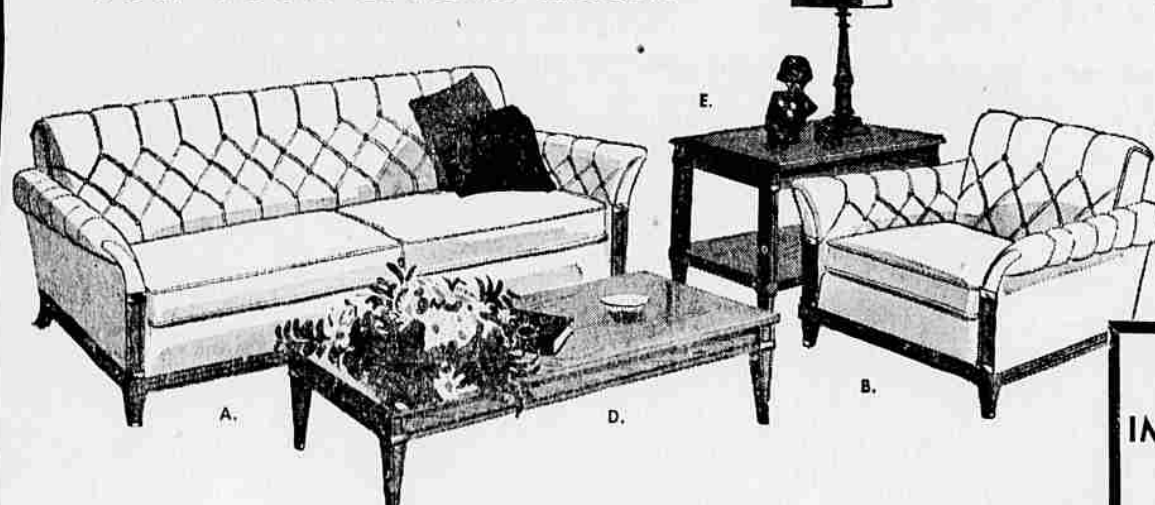

For your living room . . . choose this Sofa & Chair, a 2 piece sectional or the new 3 piece sectional. Sofa & Chair shown in new soft green tweed with 5 1/2" Molded Foam Rubber Reversible . . . Zipper Cushions.

- A Sofa With Foam Cushions As Shown $239.50
- B Chair With Foam Cushions As Shown $125.00
- C Sectional 2-Piece, with Foam Cushions (Not Shown) $314.50
- D Cocktail Table $39.50
- E Lamp Table or Step Table (Not Shown) $39.50
- F. Corner Table (Not Shown) $59.50

Any upholstered sofa, chair or sectional in this group is available in 350 colors and fabrics, delivered to you within 4 weeks.