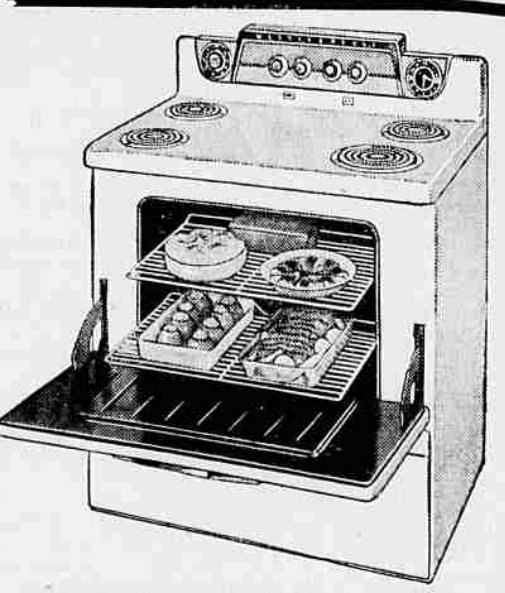

WESTINGHOUSE CUSTOM 30-SPEED RANGE RED TAG SPECIAL

$199.95

Reg. Price Was $249.95

HOGG BROS

WILLAMETTE VALLEY'S LEADING APPLIANCE & HOME FURNISHERS SALEM -- OREGON CITY

NO DOWN PAYMENT EASY TERMS 260 State St. PHONE EM 3-9148