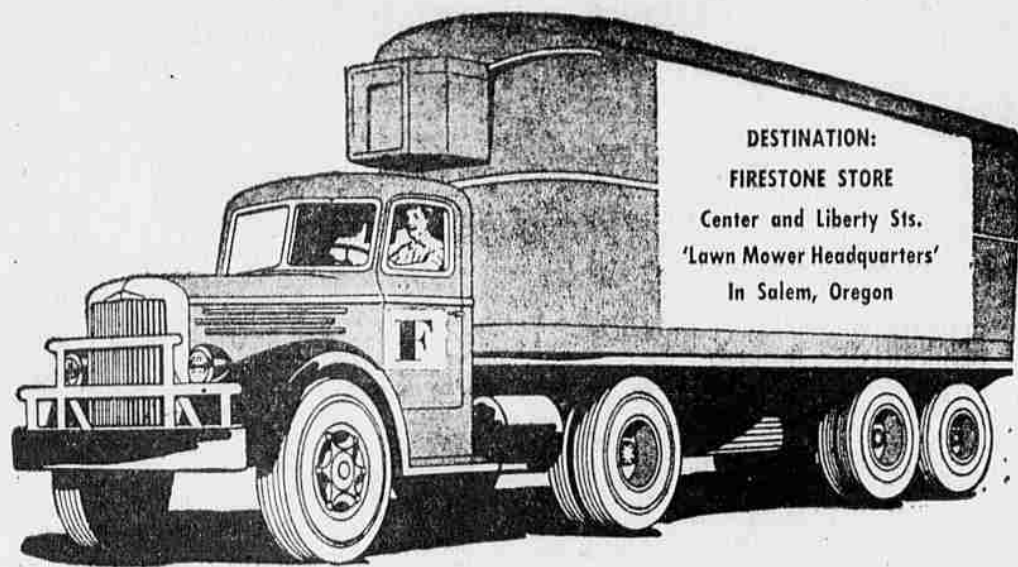

1957 POWER MOWER TRUCKLOAD SALE

15 Models To Choose From

6 Other Models Not Shown.

WE WILL HOLD THE MOWER OF YOUR CHOICE FOR 30 DAYS . . . WITH NO MONEY DOWN!

SAVE on this 18-inch "THRIFTI-CUT" ROTARY MOWER

Zips right through high grass and tough weeds. Trims right up to walls and trees. Dependable 2 cycle engine. 18" cut is adjustable from 1 1/2" to 2 1/2" high.

MAY SALE PRICE \$54.50

Regular Value \$69.95 **Now Only 39.95**

A Big Money Saver! 18-Inch Thrifty-Cut Rotary Power Mower

Light weight, easy to operate. Rear wheels 7" in diam. Adjustable 1" to 3". Durable cast aluminum deck.

MAY SALE PRICE \$69.95

Regular Value \$89.95 **Now Only 59.95**