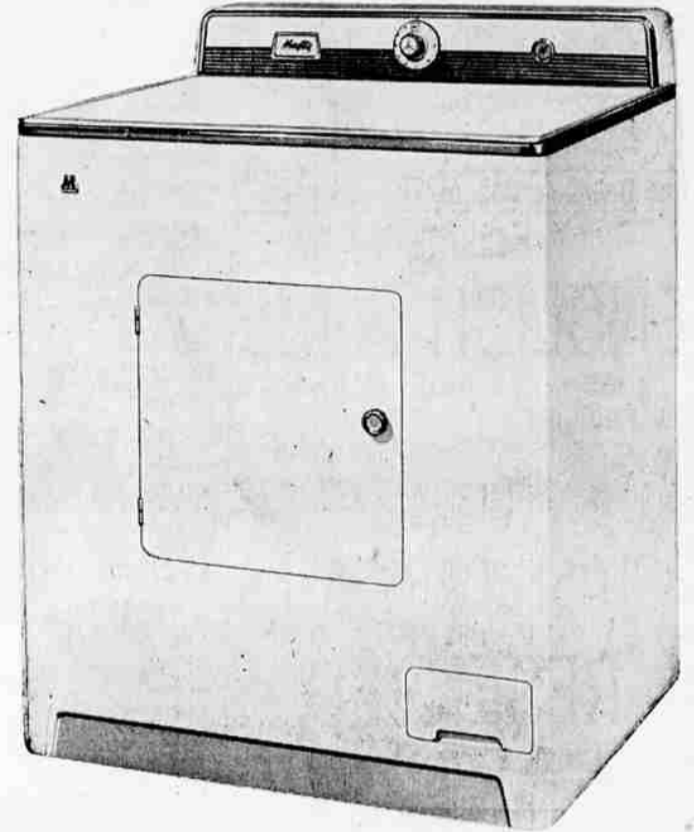

MAYTAG MARATHON

OPERATION - HIGHLANDER

NOW THRU SAT., JAN. 26th - STORE WILL BE OPEN TILL 9:00 FRIDAY EVENING

FREE YOUR CHOICE OF SUNBEAM ELECTRIC BLANKET WITH PURCHASE OF WASHER & DRYER OR BOX SPRING AND MATTRESS, VALUES TO $60 **FRIDAY ONLY**

NO DOWN PAYMENT
PAYMENTS TO SUIT YOUR BUDGET
WE DARE YOU TO MAKE
US AN OFFER

INTRODUCING THE NEW

Maytag Highlander Pair

WASHER Reg. Price 279.95 **Sale 229⁹⁵**

DRYER Regular Price 229.95 **Sale 199⁹⁵**

SAVE $80 ON THESE AT THIS SALE

PLUS BIG TRADE ALLOWANCE

ON YOUR PRESENT WASHER

**WE MUST SELL A CAR LOAD
BEFORE 5:30 SATURDAY**

DOOR BUSTER! !
CARPET THROW RUGS
LARGE SIZE } **27x54" $2⁸⁸** Choice of Colors and Weaves
Values to $14.95 - All Wool and Carpet Blends

CARPET PRICES EFFECTIVE UNTIL 9:00 P.M. FRIDAY

ONE OF A KIND CARPET SALE

ONE ROLL EACH
LOOP PILE VISCOSE

Your choice of green, grey beige, in heavy, closely woven loop pile carpet. Designed for years of wear. Now offered at the lowest price ever.

Regular Price 7.95 Sq. Yd. **NOW ONLY 3.99** sq. yd.

ONE ROLL ONLY

ALL NEW SOLUTION DYED TWEED CARPET

This Revolutionary new Carpet resists soiling and is easily spot cleaned with ordinary Household Chemicals. New green tweed color. 12' width.

Regular Price 6.95 Sq. Yd. **NOW ONLY 4.99** sq. yd.

ONE ROLL ONLY

NYLON AND RAYON BLEND

Extra heavy, hard twist loop pile for years and years of wear. Thick high and low textured pile for years and years of Beauty. Jewel green color.

Regular Price 9.95 Sq. Yd. **NOW ONLY 7.99** sq. yd.

ONE ROLL ONLY

100% WOOL TWEED

Gray background all wool tweed carpet. Designed for casual living, excellent for concealing footprints. You can own this lovely carpet now at a fraction of its original cost.

Regular Price 12.95 Sq. Yd. **NOW ONLY 8.99** sq. yd.

BUY FROM OUR COMPLETE LINOLEUM DEPARTMENT

SPECIAL!