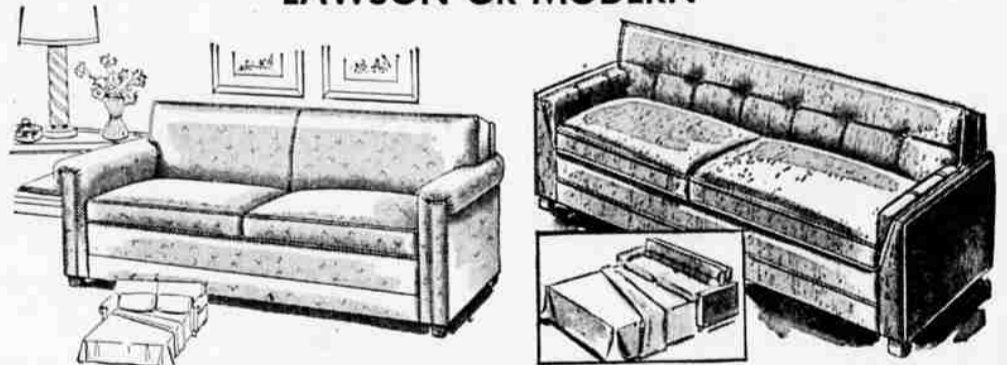

THIS OFFER EFFECTIVE UNTIL 5:30 P.M. SATURDAY

In New Cocoa Brown

- Deluxe 21" Table Model
- Exclusive Type All-Channel Tuner for UHF and VHF TV Stations
- Large 21" (Diagonal Measurement) Picture Tube, (Big 270 Square Inches)
- Tube Saver Circuits
- Eye Comfort Pictures
- Full Picture Detail
- Interference-free Performance
- Full Contrast
- Automatic Distance Selector
- Full Range Sound Performance

Including 3 Months Free Service

Reg. 229.95

Special \$179⁹⁵
SAVE \$50

SAVE \$40⁰⁰ ON SIMMONS SPACE-SAVERS & HIDE-A-BEDS

YOUR CHOICE OF STYLES
LAWSON OR MODERN

A STUNNING SOFA - A RESTFUL BED

Marvelous Buy That Brings You 24-Hour Comfort in a Smart Pace-Setting Sofa!