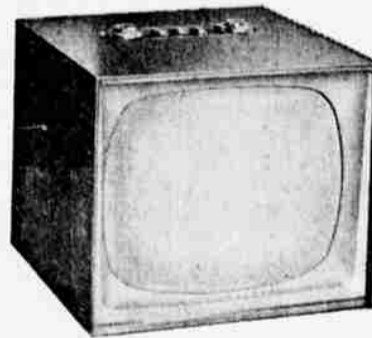

Regular Price 12.95 Sq. Yd. **NOW ONLY 8.99** sq. yd.

BUY FROM OUR COMPLETE LINOLEUM DEPARTMENT

SPECIAL!

Standard Gauge Inlaid linoleum now at a \$1.00 per Sq. Yd. Savings

FREE TV SERVICE FOR 3 MONTHS

With Purchase of Any 17" or 21" Westinghouse TV In Our Store

THIS OFFER EFFECTIVE UNTIL 5:30 P.M. SATURDAY

In New Cocoa Brown

- Deluxe 21" Table Model
- Exclusive Type All-Channel Tuner for UHF and VHF TV Stations
- Large 21" (Diagonal Measurement) Picture Tube, (Big 270 Square Inches)
- Tube Saver Circuits
- Eye Comfort Pictures
- Full Picture Detail
- Interference-free Performance
- Full Contrast
- Automatic Distance Selector
- Full Range Sound Performance

Including 3 Months Free Service

Reg. 229.95

Special \$179⁹⁵
SAVE \$50

SAVE \$40⁰⁰ ON SIMMONS SPACE-SAVERS & HIDE-A-BEDS

YOUR CHOICE OF STYLES
LAWSON OR MODERN

A STUNNING SOFA - A RESTFUL BED

Marvelous Buy That Brings You 24-Hour Comfort in a Smart Pace-Setting Sofa!