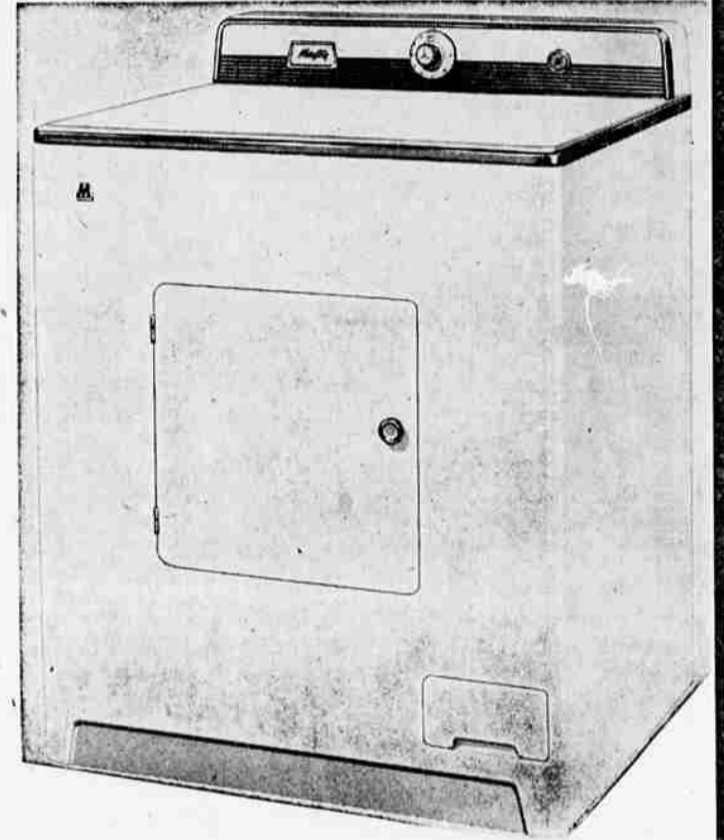

MAYTAG MARATHON OPERATION—HIGHLANDER

NOW THRU FRI., JAN. 25th STORE WILL BE OPEN TILL 9:00 EACH EVENING

FREE MATTRESS & BOX SPRING

WITH PURCHASE OF
WASHER & DRYER
WED. & THUR. ONLY

INTRODUCING THE NEW

Maytag Highlander Pair

WASHER Reg. Price 279.95 **Sale 229⁹⁵**

DRYER Regular Price 229.95 **Sale 199⁹⁵**

SAVE $80 ON THESE AT THIS SALE

PLUS BIG TRADE ALLOWANCE

ON YOUR PRESENT WASHER

WE MUST SELL A CAR LOAD IN THE NEXT 5 DAYS

NO DOWN PAYMENT
PAYMENTS TO SUIT YOUR BUDGET
WE DARE YOU TO MAKE
US AN OFFER

FREE HOT COFFEE
& FRESH DONUTS
ALL
WEEK

2 PC. BEDROOM SET

Gray Oak. Save $31.07. Modern
6 drawer dresser attached Mirror
Full size book case headboard.
Regular $119.95 Now

88⁸⁸

2 PC. BEDROOM SET

Choice of modern sea mist or
walnut. Large 6 drawer dresser
with attached mirror. Full size
bookcase bed with footboard,
rails and slats. Reg. $139.95.
Now

99⁹⁵

4 PC. BEDROOM SET

Walnut finish 4 drawer vanity at-
tached mirror Matching uphol-
stered bench, 4 drawer chest,
matching full size panel bed
waterfall design. Regular
$199.95 Now

149⁹⁵

MODERN 3 PC. BEDROOM SET

Lined Oak. Save $60.00. 6 Draw-
er dresser attached mirror Book
case headboard bed and match-
ing night stand. Regular $239.50
Now

179⁹⁵

BUNK BEDS

Complete With:
2 Beds
2 Springs
2 Mattresses
1 Ladder
2 Storage Bins

69⁹⁵

From

FREE 3 MATCHING OCCASIONAL TABLES 2 DECORATOR TABLE LAMPS 1 BLACK MODERN TV CHAIR

Prices Effective
Wed. 23rd
and
Thurs. 24th

WITH PURCHASE OF THIS BEAUTIFUL

KROEHLER 5-PC. LIVING ROOM GROUP

- Newest Style Sofa
- Matching Lounge Chair
- Matching Deluxe Ottoman
- Two Smart Sofa Pillows
- Modern Decorator Fabrics

Complete
Eleven Pc.
Coordinated
Group

$ 219⁹⁵

ALL THIS FOR ONLY. . .

FREE HOT COFFEE
& FRESH DONUTS
ALL
WEEK

2 PC. BEDROOM SET