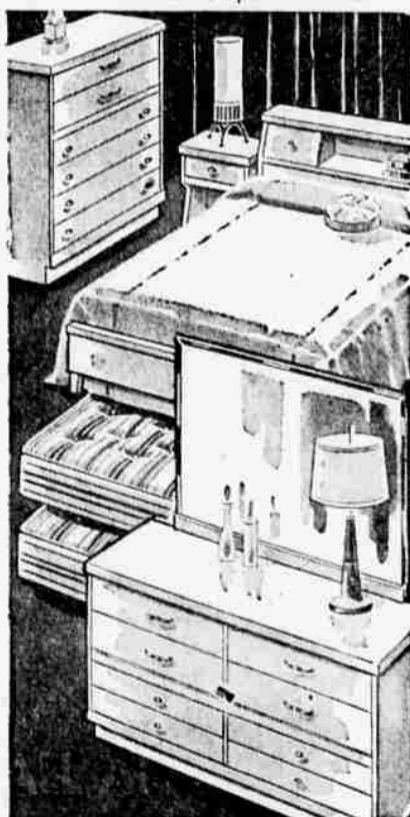

Save \$50.00 on this 3-pc. Bedroom Set—and get a \$59.95 Mattress and Box Spring Absolutely FREE!

Set includes: Large 6-drawer Mr. and Mrs. double dresser with plate glass mirror. Full size bookcase bed and matching nite stand. Eastern made in the new Silver Mist mahogany finish. Save \$20 on 4-drawer chest.