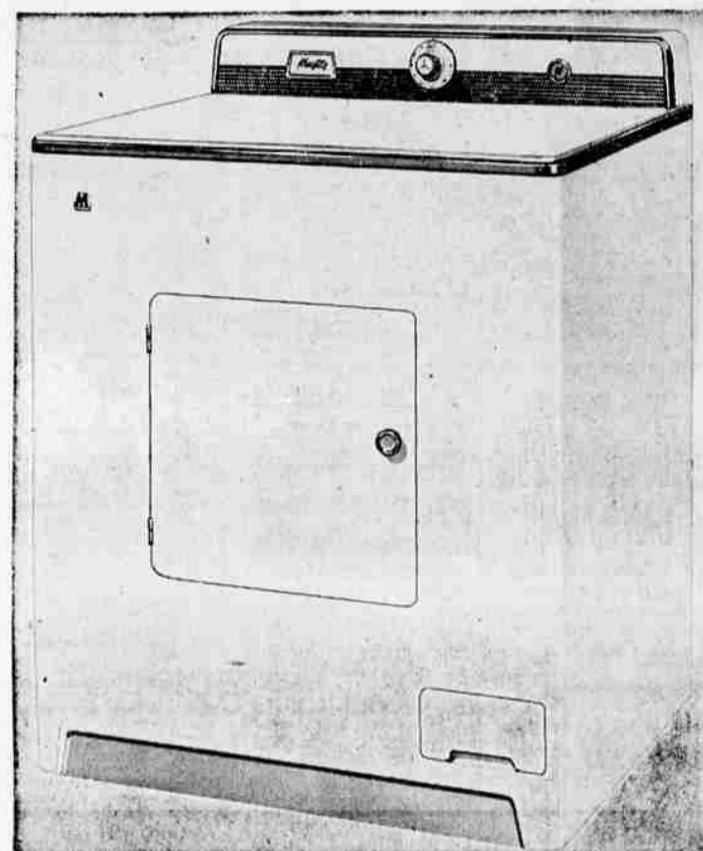

WASHER & DRYER
REDUCED $80⁰⁰

INTRODUCING THE NEW
Maytag Highlander Pair

WASHER Reg. Price 279.95 **Sale 229⁹⁵**
DRYER Regular Price 229.95 **Sale 199⁹⁵**

SAVE $80 ON THESE AT THIS SALE

PLUS BIG TRADE ALLOWANCE

ON YOUR PRESENT WASHER

WE MUST SELL A CAR LOAD
IN THE NEXT 5 DAYS

FREE

MONDAY AND TUESDAY ONLY
Sunbeam Electric
Blanket With
Purchase of
Washer & Dryer