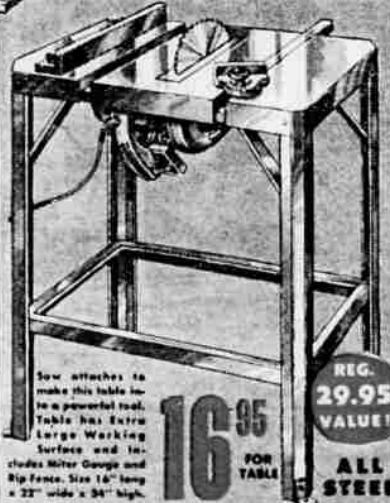

REG. 29.95 VALUE!
16⁹⁵ FOR TABLE
ALL STEEL

WEISFIELD'S
THE WEST COAST'S LARGEST
CREDIT
Jewelers

105 N. LIBERTY SALEM
OPEN MONDAY FROM 9:30 A.M. TO 9 P. M.

Phone Today
SUNDAY
10 A.M. to 2 P. M.
EM 2-7732

MAIL COUPON TODAY

STORE NAME, STORE ADDRESS
Please send me the Dormeyer POWER SAW and FREE Carrying Case for only $29.95. I agree to pay $1 Down and $1 Weekly!
☐ Please send me the STEEL BENCH, too, for $9.95.
☐ Please send me the STEEL TABLE, too, for only $16.95.
NAME _____
ADDRESS _____
CITY _____ STATE _____