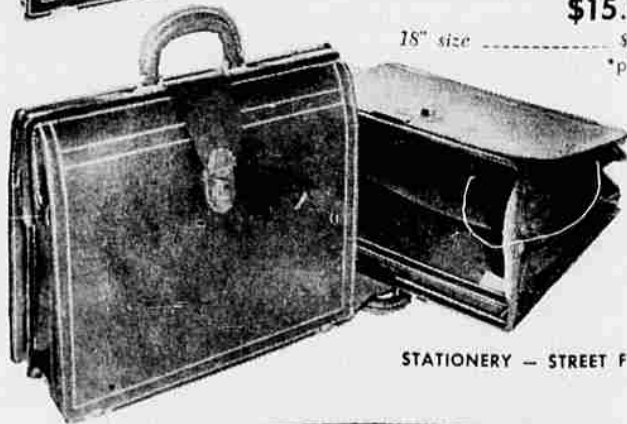

leather brief bag

Rexbilt's fine split cowhide 16" bag with all-steel frame, exclusive expansion feature. Three inside pockets, center drop bottom pocket. Suntan or ginger.

$15.00.

18" size **$17.98***

*plus tax

Mail and phone orders*—Coupon on page 31

FREE STORE-SIDE PARKING FOR OVER 1,000 CARS