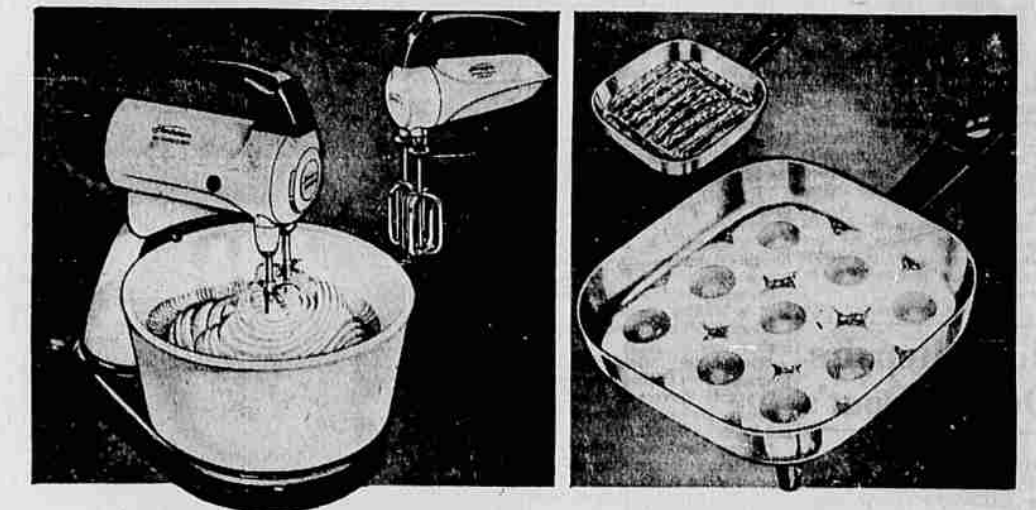

Sunbeam MIXMASTER & MIXMASTER JUNIOR
Sunbeam CONTROLLED HEAT FRYPAN

MIXMASTER—Has all the features that give you higher, lighter, finer textured cakes—creamer, fluffier mashed potatoes—better, easier food preparing. Has exclusive Bowl-Fit Beaters, Automatic Bowl-Speed Control, and a motor that gives full power on all speeds. Now available in five beautiful colors—White, Chrome, Turquoise, Pink and Yellow.

MIXMASTER JUNIOR—The best Junior Mixer made—has bigger beaters and thumb-tip control. Available in five beautiful colors—White, Chrome, Turquoise, Pink, and Yellow.

CONTROLLED HEAT FRYPAN—Foods taste so much better when prepared in the Sunbeam Controlled Heat Automatic Frypan! Easy-to-set dial on handle gives perfect controlled heat for cooking or frying. Handy fry-guide gives correct temperatures—Easy to wash, water-sealed element. Square shape cooks 20% more. Available in medium, large, and super sizes to meet your family needs. High dome covers of either aluminum or heat-resistant glass are available for fried chicken, roasts, etc.