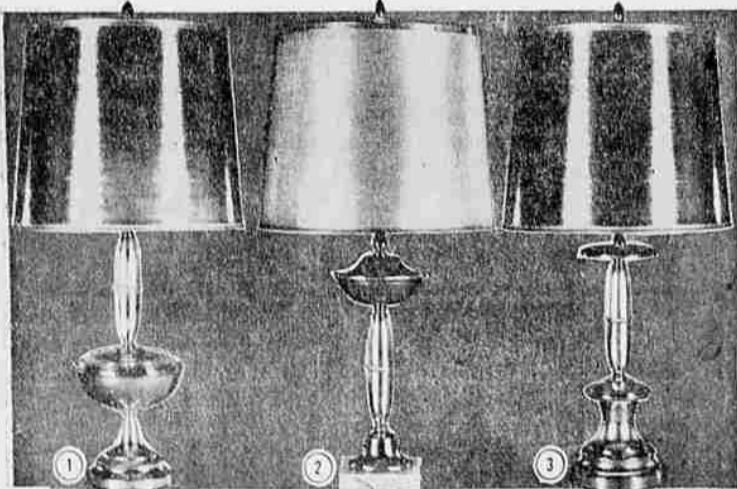

Reg. $19.95 brass table lamps
$12.95

1) 30" style with heavy weighted base
2) Slender style on imported Italian marble base
3) 29 1/2" height with gracefully styled base

REG. $5.95 BOUDOIR LAMP SHADES by Silk-O-Lite; pure silk shades in choice of white or eggshell. **$2.99**

REG. $10.95 CRYSTAL HURRICANE LAMPS with crystal chimneys and shades, 14" high for various rooms. **$7.95**

REG. $7.95 SILK-O-LITE SHADES in Italian silk, orlon or acetate Celanese; hire, off-white. **$4.99**

REG. $5.99 LAMP SHADES in colorful Chromspan, 12" to 20" bell and drum shapes; risers free. **$3.99**

REG. $17.95 LAMP-TABLE COMBINATION in red, pink, green, black, cocoa, oyster. **$10.95**

REG. $17.95 ALABASTER TABLE LAMPS 27" tall, Italian import, 3-way lighting switch, rayon shades. **$14.95**

REG. $29.95 TABLE LAMPS on brass bases with 3-way lighting switch, celatone raffeta shades. **$19.95**

REG. $39.95 FLOOR LAMPS with antiqued brass bases, swing-arm shade and 3-way styles; oyster beige. **$29.95**

LAMPS—SECOND FLOOR