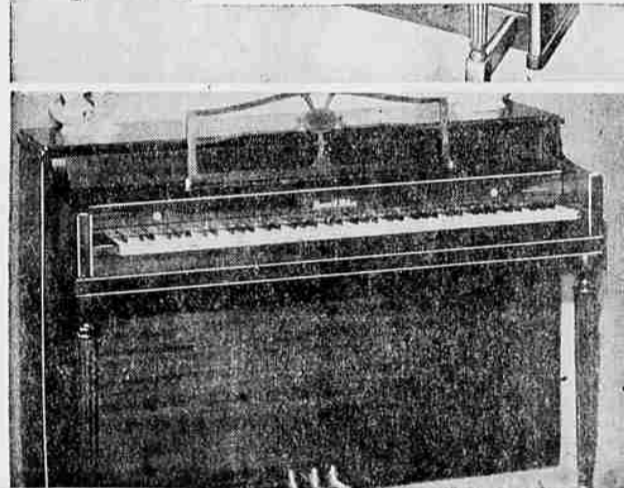

$995 hammond chord organ

Special Purchase—20 Only—Discontinued Models

As low as $25 a month
NO DOWN PAYMENT
Up to 36 months to pay

$695

FREE LESSONS

A most unusual opportunity to purchase a truly fine Hammond organ at a big saving. All new... all with regular guarantee. Handsome walnut finish.

Special purchase! Reg. $695 to $795

Henry F. Miller console pianos

As low as $17 a month
NO DOWN PAYMENT
Up to 36 months to pay

$498

Your choice of three styles... mahogany, limed oak and maple. Full 88-note keyboard, longer strings; bottom of keyboard to floor 26 1/4". 6-post back, all hardwood construction. High touch response action; pine copper wound bass strings. Standard National Association of Piano Manufacturers guarantee.

Reg. $24.95 Three-Speed
Portable Phonograph
$15.95

Plays records of all sizes and speeds; crystal pickup, constant speed electric motor; two-tone plastic cover in a wide choice of color combinations.

Reg. $39.95 Twin Speaker
De Luxe Portable Phonograph
$27.95

Plays all sizes and speeds of records; twin matched Alnico speakers; turn-over high fidelity cartridge with 2 matched needles for standard and micro-groove. Smart carrying case.

Reg. $34.95 Portable Radio-Phonograph **$24.95**

for all sizes and speeds of records. Standard radio receiver; built-in aerial; 2-tone plastic case.

Reg. $49.95 Bendix De Luxe Clock Radio. Less than half price **$22.95**

Reg. $39.95 Mitchell De Luxe Clock Radio. Limited Quantity. Half Price **$19.95**

Reg. $6.95 Wrought Iron Television Table, wrought iron legs **$3.98**

High Fidelity Recording Tape; fully guaranteed ..... 1/2 price

Reg. $34.95 Sparton Table Radio; full vision dial **$15.95**

Reg. $2.98 Plastic Ukelele Outfit with nylon strings **98c**

Mail and phone orders*

RADIOS AND PHONOGRAPHS—SECOND FLOOR

Sale! Famous label records

Huge selection of favorite records... classical, semi-classical, show tunes, children's records. 45 and 78 rpm, also 10" and 12" long play records. Sorry, no mail or phone orders.

Reg. $1.00, 10" LP	39c	3 for $1
Reg. $2.00, 12" Long Play	59c	2 for $1
Reg. 49c Children's 78 rpm	29c	4 for $1
Reg. 89c-98c 78 and 45 popular records	19c	6 for $1

Record carrying cases

Reg. $1.25, holds 25 7" records	79c
Reg. $1.50 holds 15 10" records	00c
Reg. 89c Record Albums, for 10" records	59c 2 for $1

RECORDS—SECOND FLOOR

Reg. $329.95
Bendix console
21 series

As low as $9 a month
NO DOWN PAYMENT **$179.95**

All channel tuner. Bendix aluminized "camera eye" picture tube; Hi-dial tuning controls; 23-tube chassis; mahogany finish. 204 sq. in. viewable picture.

Reg. $349.95 Mitchell
record reproducer, radio
$219.95

As low as $11 a month
NO DOWN PAYMENT With UHF tuner for Ch. 27, $229.95

37-100mc. FM band, complete 535-1630 kc. AM broadcast band. Automatically changes 7, 10 and 12-inch records, all speeds. Mahogany finish cabinet.

RADIOS - PHONOGRAPHS - SECOND FLOOR

Reg. $179.95
Meier & Frank table TV
21 series