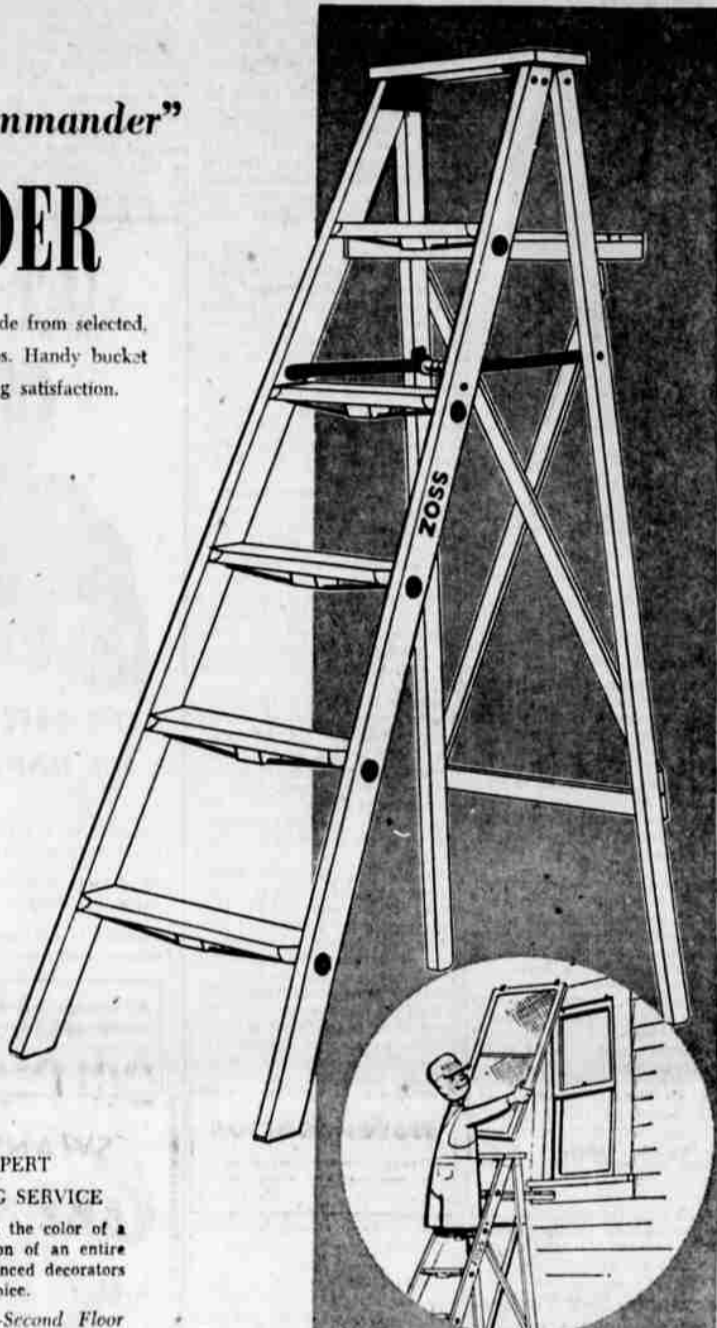

OPEN MONDAY AND FRIDAY 12:15 TO 9 P.M. — OTHER DAYS 9:30 A.M. TO 5:30 P.M.

MEIER & FRANK'S—SALEM

Famous Zoss "Commander" STEP LADDER

A long-lasting household step ladder made from selected, finest ladder stock. Steel-supported steps. Handy bucket shelf. The Zoss name assures you lasting satisfaction.

- 4-ft. **$4.60**
- 5-ft. **$5.75**
- 6-ft. **$6.90**

Mail and phone orders*

MAGICOLOR PAINT CENTER
SECOND FLOOR

CONSULT OUR EXPERT INTERIOR DECORATING SERVICE

Whether you need assistance on the color of a pair of draperies or co-ordination of an entire apartment or house, our experienced decorators will guide you to the perfect choice.

Interior Decorating Service—Second Floor

TERRY CLOTH SEAT COVERS

$5.95

The perfect car seat for winter driving comfort. Protects auto seats from wet clothing, work clothes, muddy feet. Elasticized bottoms and mitered corners for glove-like fit. Whisk them on or off in a jiffy. Easy to launder. Fits any car seat up to 72" wide, divided or solid back Assorted colors.

Reg. $3.95 Six-piece

POWER AUGRE BIT SET

$1.98

Drill holes in wood for 3/8" to 1 1/2" straight shanks will fit any electric drill. High carbon steel. Complete in plastic indexed carrying case.

Reg. $1.95 HAND SAW 26" size

An 8-point hand saw, made by nation's largest hand saw manufacturer. Four-screw hardwood handle with form-fit hand grip. An excellent utility saw.

$1.49

Mail and phone orders*

HOUSEWARES—SECOND FLOOR

We have a *Magicolor* paint for every inch of your home inside and out!

Magicolor Miracle Latex MASONRY PAINT

New! Made with silicone and vinyl latex. Perfect for damp basement walls. In 8 ready-mixed decorator colors and white. Plus 15 new intermix colors. No primer or sealer necessary. Easy to apply with brush or spray. Dries against rain spotting in less than an hour. Highly resistant to alkali, moisture, blistering.

- Quart **$2.49**
- Gallon **$7.95**

(gallon covers approx. 300 sq. ft.)