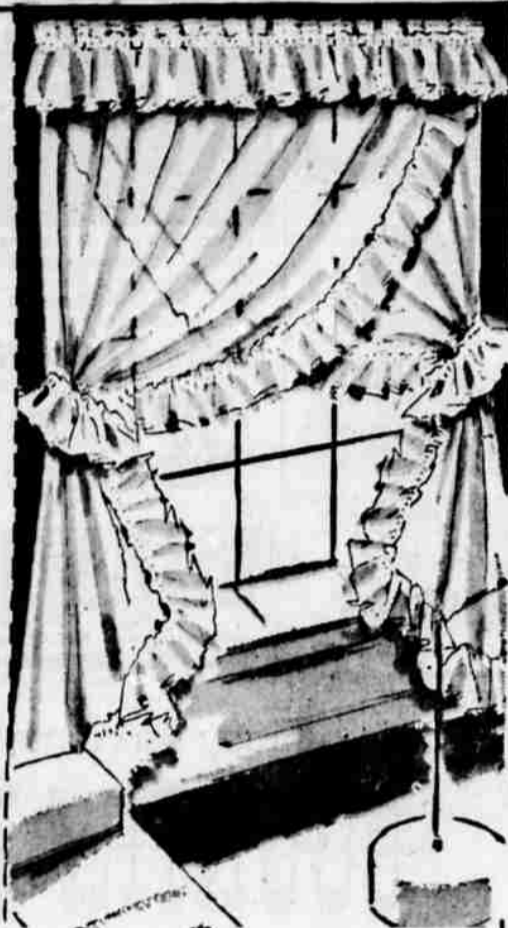

PENNEY'S

ALWAYS FIRST QUALITY

SALEM, OREGON
Shop Penney's Mondays and
Fridays 12 Noon to 9 P. M.

the season's best from Penney's

IN THE SEASON'S BEST STYLING!

**COME SEE THE SALEM
FAIRY TALE PARADE
SATURDAY, NOVEMBER 26th**

Salem merchants are sponsoring the floats from the Portland Fairy Tale Parade plus local marching groups and bands. The parade route passes our store shortly after 10 a.m. Saturday.

**PENNEY'S
LOWEST
PRICES
EVER
FOR
FAMOUS
DUPONT
DACRON®!
NOVEMBER
SPECIAL IN
PRISCILLAS**

3⁸⁸

Pr.
98"x81"

144"x81" ... 6.54

180"x81" ... 7.54

276"x81" .. 12.54

BASEMENT

WHY ARE THOUSANDS OF OUR CUSTOMERS SWITCHING TO PENNEY'S DACRON?

THEY PREFER THE ULTIMATE IN BEAUTY... Penney's Dacron priscillas are wispy sheer... float down your windows in supple splendor... radiate their dazzling white beauty throughout your home.

THEY PREFER THE ULTIMATE IN SERVICEABILITY... Penney's Dacron priscillas take sun without wilting, dampness without mildewing... wash with amazing wrinkle-resistance... last for years.

THEY PREFER THE LAST WORD IN PRICE... Hurry to Penney's for this fabulous one-time offer. It's a big, big value we doubt we can ever repeat! So buy a window wardrobe of Dacron... nothing could be lovelier!

**REMEMBER PENNEY'S IS
OPEN TONIGHT UNTIL 9 P.M.
For Your Shopping Convenience!**

**PENNEY'S ROMAN BORDER
RUGS OF FABULOUS, NEW
RAYON-VISCOSE**