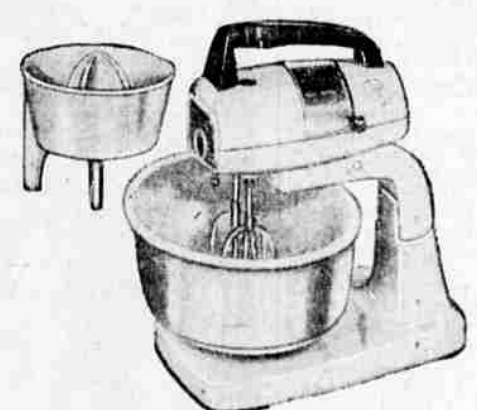

- SAVE ON EVERY ITEM**
- 2.98 BEDROOM LITE FIXTURES**
Bent Glass, 2-Lite Fixture. Choice of Colors **1⁰⁰**
 - 3.98 BEDROOM LITE FIXTURES**
Bent Glass, 2 and 3-Lite Fixtures. In Pastel Shades **2⁰⁰**
 - 35.45 7" TABLE SAW**
Tilting Table. Complete with Miter, Blade and Rip Fence **24⁷⁷**
 - 38.95 6 1/4" PORTABLE SAW**
Reposessed, Slightly Used. In A-1 Condition. Cuts to 45 degrees **27⁹⁵**
 - 72.50 8 1/2" PORTABLE SAW**
Used but in Good Condition. Cuts to 45 degrees. Depth adjustment **59⁷⁷**
 - 49.95 ENGLISH TYPE BIKE**
26' American Made Bike. Maroon and Cream Finish **34⁸⁸**
 - 221.00 12 H. P. OUTBOARD MOTOR**
3 Only. Speed from 2 to 22 M.P.H. Automatic Rewind Starter **189⁷⁷**

- QUANTITIES LIMITED**
- 2.69 APPLE COOKIE JAR**
Brighten Your Kitchen with this Jar Matching Shakers & Drip Jar Available **1⁸⁸**
 - 11.95 COPPER CLAD IRON**
Automatic. Copper for Even Heat. Light Weight. Temp. Control **8⁹⁵**
 - 2.39 CIGARETTE SET**
Pretty Pottery Cigarette Boxes With Two Matching Ash Trays **1⁸⁸**
 - 1.00 ASH TRAY SET**
Dainty China Trays Shaped Like A Leaf. Set of Two Large or Small for **67^c**
 - 5.95 WALL PAPER**
Room Lots. Choice of Patterns **1⁹⁷**
 - 23.95 PLASTIC SEAT COVERS**
Heavy Saran Plastic in Wide Choice of Patterns. Fit Most Cars **19⁸⁸**
 - 2.55 ALUMINUM ROOFING**
8' Lengths. .019 Gauge. Corrugated Design **1⁹⁹**

329.95 AUTOMATIC DEFROST

9 cu. ft. **288.88** Ask about Terms

Efficient automatic defrosting at a low sale price. No pans to empty, no plugs to pull, no buttons to push. Your M-W defrosts automatically—every day. Many added features — 4 door shelves, full-width freezer, butter keeper, twin food fresheners and jiffy cube and tray release for instant ice service.

33.95 MIXER WITH JUICER

Clearance price **29.97** Ask about Terms

Real time-and-work-saver—for yourself or a bride—buy now, save 3.50. 5 speeds on dial, but can be set anywhere in between — does all mixing. Turntable for better blending; portable head. Bowls, recipes.