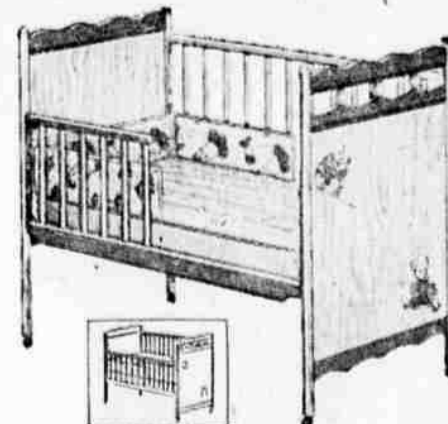

17-IN. UHF TV—REG. 189.95
164.88 Year wrnty. incl.

Advanced design—receives all VHF and our own UHF channel. Perfect set for small apartments. Cabinet of leather grained plastic fabric. Viewing comfort with the "black" screen, tilted safety glass.

AIRLINE UHF 21-INCH TV
288.88 or Terms

Receives all 82 UHF and VHF channels. 21-in. black picture tube, tilted safety glass. Mahogany veneer finish console. Ask about terms. Price includes fed. tax, full-year warranty on parts and picture tube.

SAVE ON CRIB—YOUTH BED
Sale Price **30.88** Buy now

Six-year-old size crib. Full width, full-length panels, an extra youth guard-rail for conversion to youth bed. Metal spring adjusts to four levels. Birch or white end panels. VINYL MATTRESS 7.99