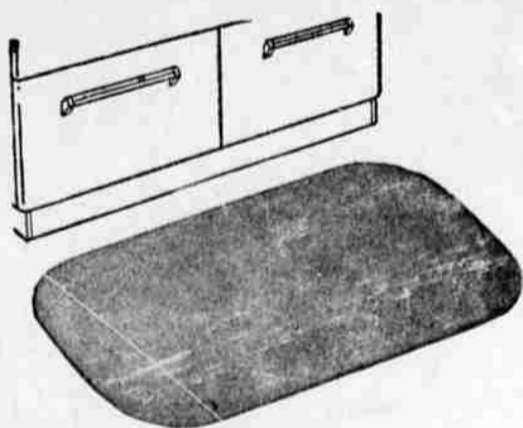

FOOT-SAVING RUBBER MATS
Reg. 1.95 **1.66** 18x30"

Wonderful to stand on—permanently buoyant sponge rubber with hundreds of air pockets. Keep you fresh while ironing, cooking, washing. Ideal as bath mat, too. Red, green, gray. You'll want several.