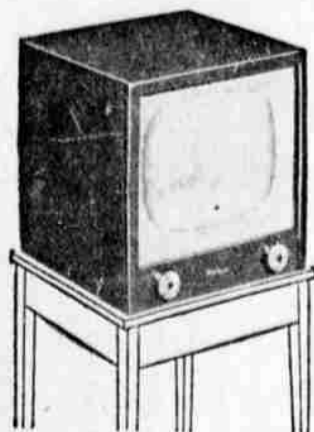

17-IN. UHF TV—REG. 189.95
164.88 Year wrnty. incl.

Advanced design—receives all VHF and our own UHF channel. Perfect set for small apartments. Cabinet of leather grained plastic fabric. Viewing comfort with the "black" screen, tilted safety glass.