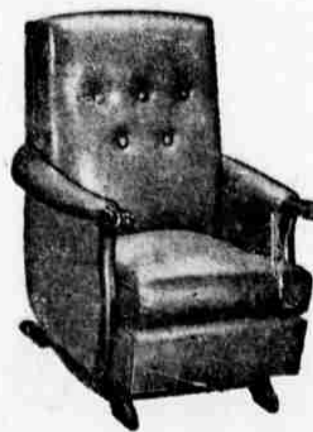

REG. 54.95 PLATFORM ROCKER
Now only **47.88** Ask about Terms

Deep, comfortable Rocker reduced for this sale. Upholstered in heavy-weight Duran plastic. Coil springs in both seat and back, softly padded with rubberized hair and cotton. Choice of rich colors.