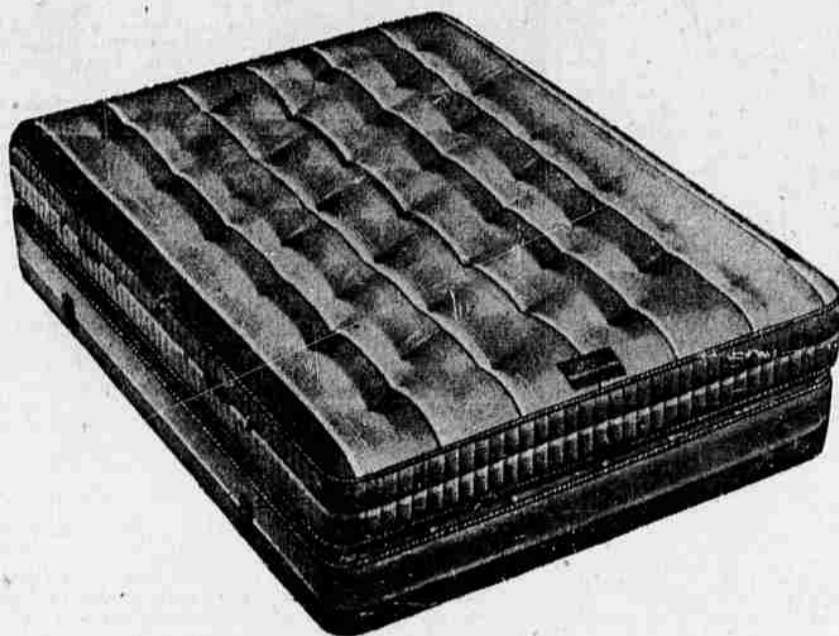

155 NO. LIBERTY

Montgomery Ward

PHONE 3-3191

HOME-FURNISHING SALE STARTS TOMORROW

REG. 87c HEAVY WARDOLEUM
9' width **77c** sq. yd.

Here's a substantial saving on finest-grade painted enamel Floor Covering. Smart red-and-gray rush square design (shown)—also gray-tone leaf, gray scroll, textured block designs—decorative colors. Glossy surface resists stains—cleans with mo. 12' WIDTH, Regular 95c.
sale price sq. yd. 85c

810 COIL
SLEEP SET
69.88

810 coils to give you sleeping comfort. Sale-priced sleep set includes innerspring mattress and box spring. 405 coils in mattress on top of 405 coils in box spring. 100% pure sisal insulation, vertical stitch pre-built border. 8 ventilators. Each unit has handles.

SALE-5.50 TEXTURE CARPET
9', 12' widths **4.88** sq. yd. Or Terms

Lowest price yet on rich, pebbly pile Burbana Broadloom. Long-wearing carpet cotton resists crushing, soil. You can shampoo it right on the floor. Nine sunny solid colors: cherry, yellow, evergreen, apple green, teal green, flamingo, cocoa, beige, gray.
Typical saving: 12x15-ft. Only 97.60 Save 12.40

REG. 54.95 PLATFORM ROCKER
Now only **47.88** Ask about Terms

Deep, comfortable Rocker reduced for this sale. Upholstered in heavy-weight Duran plastic. Coil springs in both seat and back, softly padded with rubberized hair and cotton. Choice of rich colors.