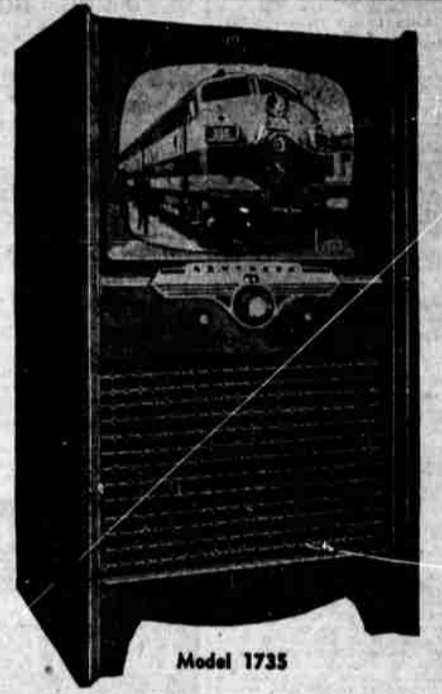

$219⁹⁵

$100⁰⁰ REDUCTION!

Raytheon One-knob Tuning Does All This AUTOMATICALLY

- ★ One Knob Tunes All 82 UHF-VHF Channels
- ★ Switches in Two Extra UHF Amplifiers
- ★ Shuts Out Annoying Picture Interference
- ★ Selects the Proper VHF or UHF Circuits

One Year Guarantee on ALL Parts

So Easy to Tune . . . a Child Can Operate It

RAYTHEON

IS READY NOW FOR

EVERYTHING

TRADER LOUIE'S

1870 Lana Ave. Open Every Eve. 'til Xmas