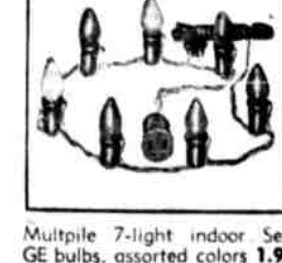

Multiple 7-light indoor Set. GE bulbs, assorted colors 1.98