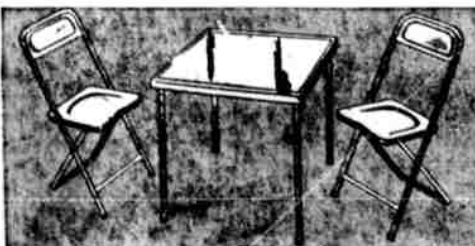

Folding Bridge Sets

Steel Table and Two Chairs

11⁹⁵

Juvenile "housewives" will love this sturdy 3-piece set. Every inch is steel, won't wobble, folds flat! Table top is 22x22 inches, 20 inches from the floor. All legs are rubber-tipped.