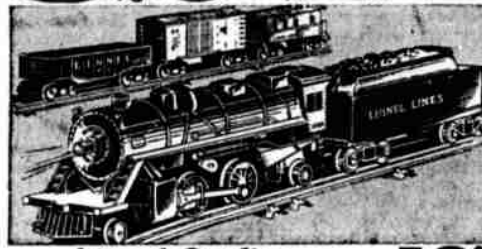

Lionel Outfits

19 Pieces Included!

19⁹⁵

A realistic engine with a flashing headlight and tender, three freight cars, remote control track that uncouples cars, tracks, transformer, lock on, lubricant and instructions at a saving!

2.00 DOWN ON SEARS EASY TERMS