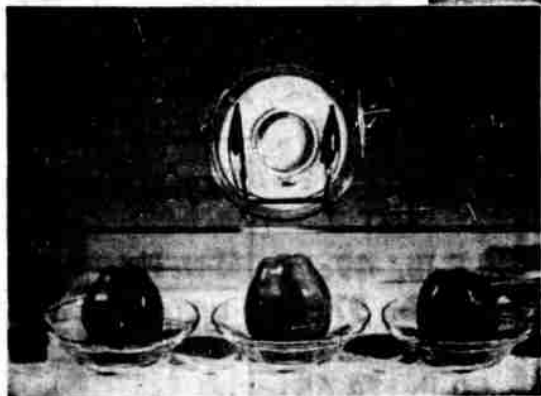

CRYSTAL GLASS
BAKED APPLE SET
8 PIECES
$1.95
Gift Shop

Baked apple set of crystal. Eight pieces as illustrated above as extra smart for serving breakfast or snacks. Gift-wrapped, ready to place under the tree. Gift Shop.

FARRINGTON JEWEL CASES. $1.95 to $6.95
Gift Shop offers these nationally advertised Farrington jewelry cases in a choice of colors and size for your gift giving at these low prices.

CHAFING DISHES IN COPPER. $9.95 to $14.95
Gleaming copper chafing dishes are popular these days of TV entertaining. Shop Miller's Gift Shop for the best values.

PLAYING CARDS
BY CONGRESS AND DURATONE. $1.00 to $2.00
It pays to buy the best in playing cards. These are truly worth giving as Christmas gifts. In single or double packs. Gift Shop.

STATIONERY BY MONTAG, EATON, WHITE & WYCOFF. $1.00 to $2.50
Give them a box of fine stationery for Christmas as a reminder to write home more often. Shop this large display of the finest . . . gift-wrapped, of course.

Complete Stock of Charles of the Ritz for Your Gift Selections!