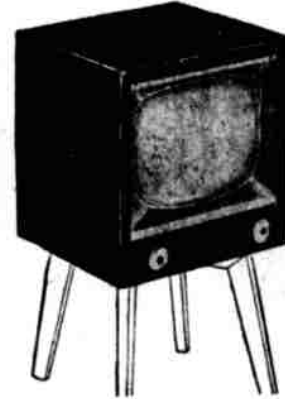

49c each

Yuletide glitter in pretty holiday combinations to grace your every outfit. Many flattering clusters in holly-bright colors.

ROTARY SEWING MACHINES

All styles 10% off Ask about terms

Choose a portable or console reversible rotary sewing machine. Now cut-priced 10% to save you money. Efficient full rotary action—sews forward and reverse without stopping. A variety of woods and finishes.

17-IN. TABLE TV—REG. 189.95

Sale price 173.88 or Terms

17-in. black picture tube, no-glare safety glass. Smart leather-grained plastic covered cabinet. Convertible to UHF. Price includes federal tax and a full-year warranty on all parts and picture tube.