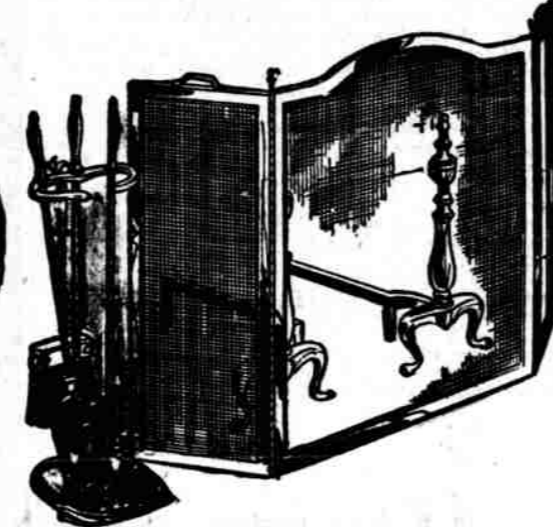

THREE DAY SALE PILGRIM DAYS

Shop Till 9 P.M. Tonight

FREE PARKING

Monday, Tuesday, Wednesday Only! Roasters, Toasters and all the Holiday Trimmings Reduced During This Sale

INDOOR FOLDING DRYERS
199
Housewares Dept.

WOMEN'S Plastic Rain Coats
100
Ready-to-Wear Main Floor

OIL CHANGE
99¢
Service Station

Barbara Jane 5-lb. Fruit Cakes
198
Candy Dept. Main Floor

REDUCED!
Regular 1.98
Oblong Roaster
177
Holds 20-lb. Fowl
25-lb. Roast
5-lb. Fowl—10-lb. Roast
BLUE SPECKLED ENAMEL STEEL—OVAL ROASTER
Reg. 1.19 **99¢**

Automatic Kenmore 23-Qt. ROASTER OVEN
39.90
4.00 Down
Here's the biggest capacity electric roaster-oven you'll find ANYWHERE. Capable of cooking complete meals for up to 8 persons! Fully insulated on all sides, top and bottom for more even cooking on less electricity. With detachable cord, 3-piece set of cooking dishes, baking rack, recipe book, U.L. listed.

HOLIDAY DELIGHTS IN EASIER, FASTER MEAL MAKING!

Monday & Friday 9:30 to 9
Store Hours: Other Days 9:30 to 5:30

distinctive fireplace equipment

3 Piece Ensemble
39.85
4.00 DOWN
Screen Fire Set
Andirons

Beautiful your holiday hearth with rich, heavy solid brass