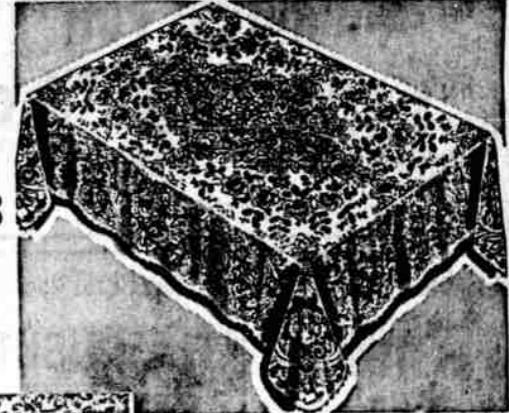

Popular Ecru **Lace Tablecloths**
70x90

9.98

Cotton Tablecloths
54x54 **2.98**
Prints and Charming Patterns