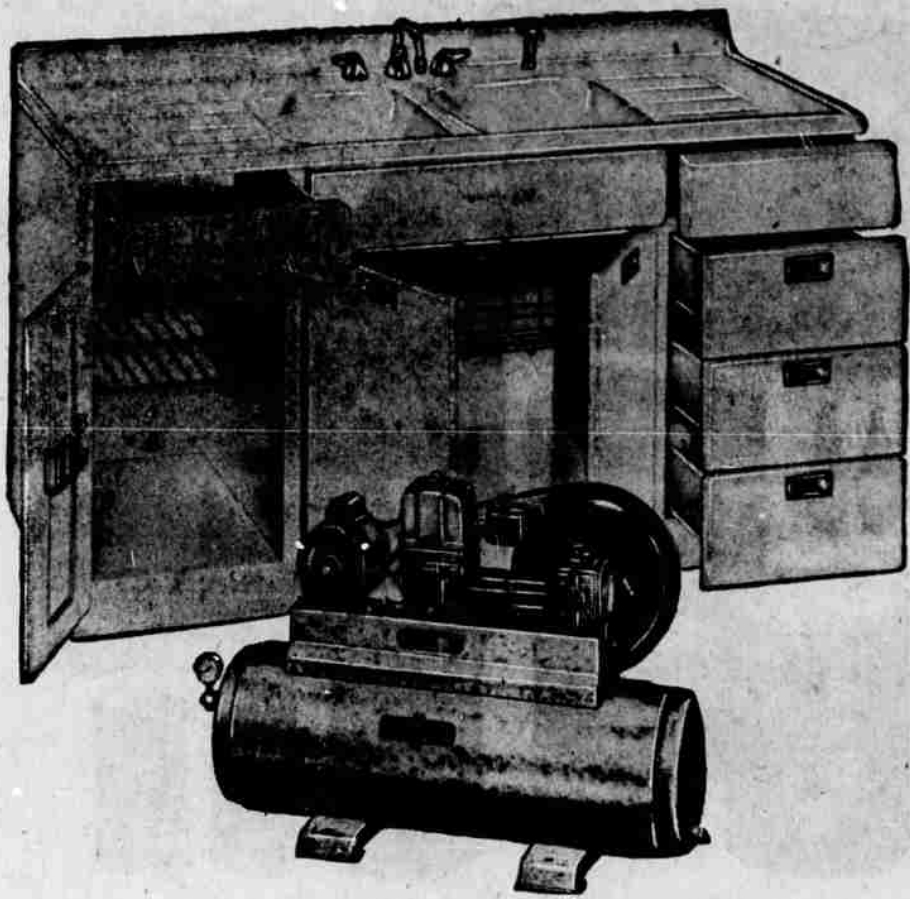

155 N. LIBERTY

Montgomery Ward

PHONE 3-3191

STEEL SINK AND WATER PUMP CUT-PRICED

(A) Reg. 159.48 Deluxe 66-in. Steel Cabinet Sink. Double drainboard and basin. 3 compartments, 5 drawers give plenty of storage space. Cabinet is Bonderized to resist rust. Porcelain enameled top resists household acids, stains. Recessed doors, drawers. Designed for real efficiency and carefully engineered to high standards of quality. **145.88**

(B) Reg. 106.00 complete 20-gal. Shallow Well Pump. 1/4-HP 115-volt motor delivers 400 GPH from lifts up to 25'. Wards air intake control provides correct air supply in ratio to water pumped. Pressure switch with patented cleanout device prevents clogging. Neoprene piston, valve silencers, timken bearings for dependable operation, top performance at low cost. **98.95**

LADDER, PAINT SPRAYER SPECIALLY PRICED

(G) Wards handy double-duty ladder. Five-foot stepladder opens to 10-foot straight ladder. Just flip up the back—safety catches hold it firm and rigid. Takes little storage space. Get yours today and save. Regular 11.95 eight-foot ladder—opens to 12-ft. size 10.77. Regular 9.25 six-foot ladder—priced for a real saving. Only **8.27**