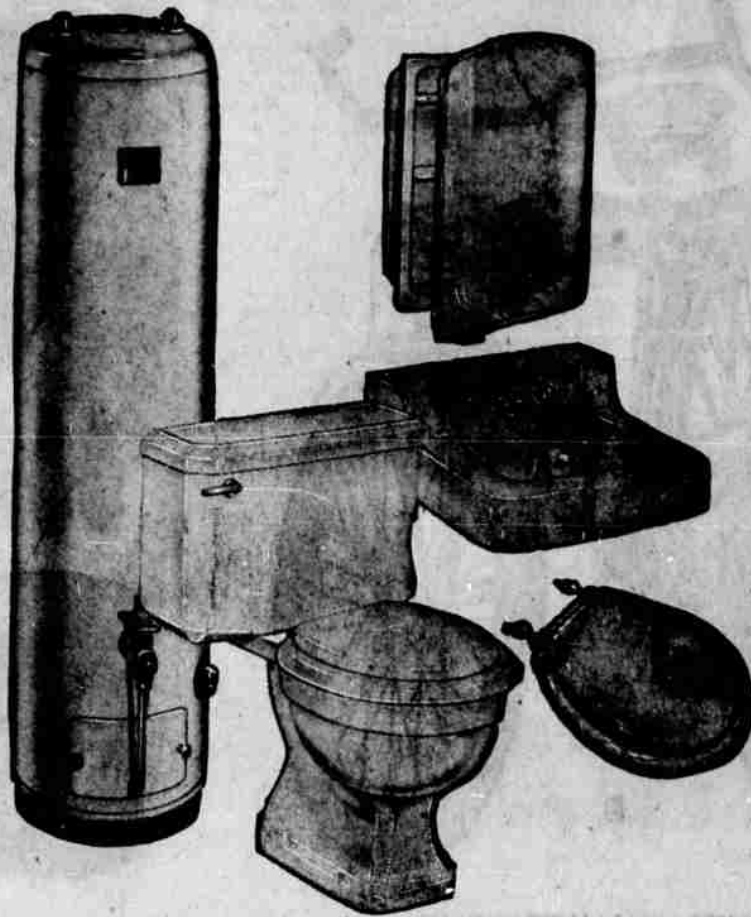

155 N. LIBERTY

Montgomery Ward

PHONE 3-3191

STEEL SINK AND WATER PUMP CUT-PRICED

(A) Reg. 159.48 Deluxe 66-in. Steel Cabinet Sink. Double drainboard and basin. 3 compartments, 5 drawers give plenty of storage space. Cabinet is Bonderized to resist rust. Porcelain enameled top resists household acids, stains. Recessed doors, drawers. Designed for real efficiency and carefully engineered to high standards of quality. **145.88**

(B) Reg. 106.00 complete 20-gal. Shallow Well Pump. 1/4-HP 115-volt motor delivers 400 GPH from lifts up to 25'. Wards air intake control provides correct air supply in ratio to water pumped. Pressure switch with patented cleanout device prevents clogging. Neoprene piston, valve silencers, timken bearings for dependable operation, top performance at low cost. **98.95**