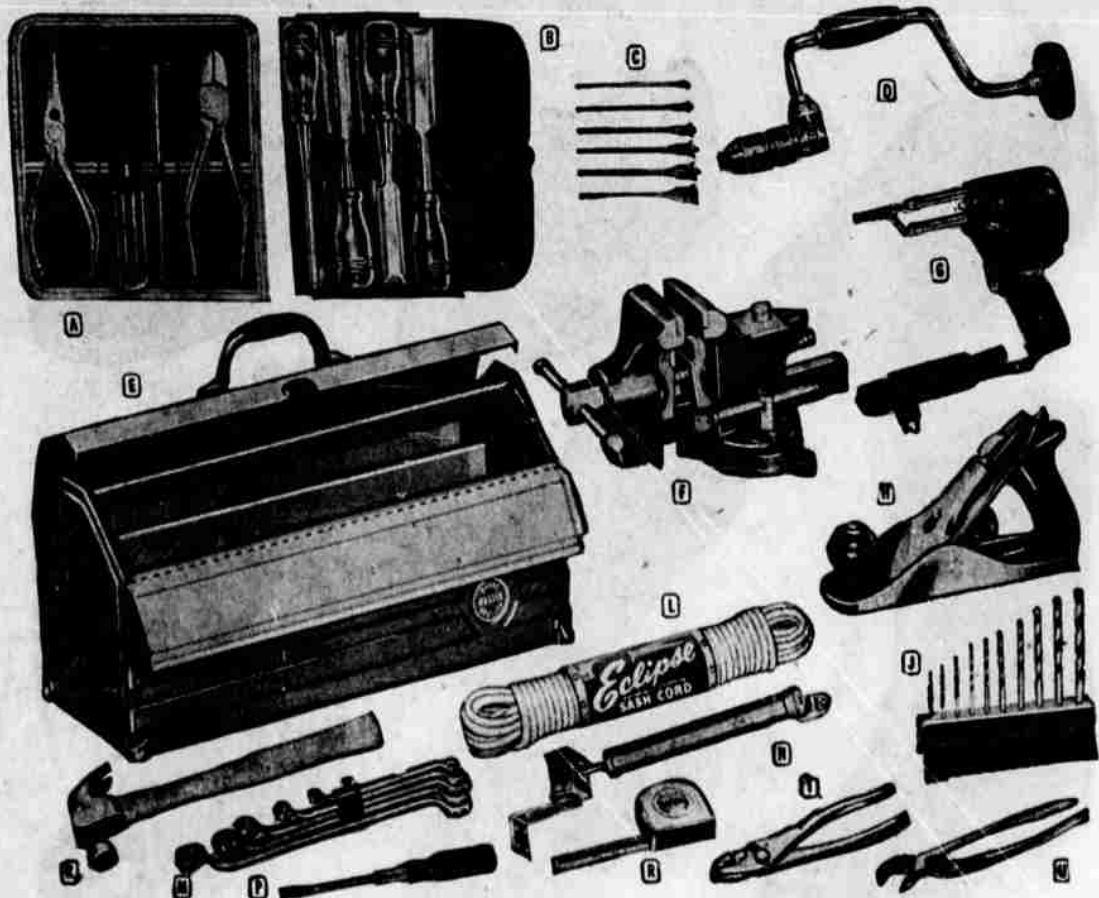

SAVE DURING WARDS ANNIVERSARY SALE

BUY NOW AT THESE OUTSTANDING SAVINGS

Wards top-quality Hand Tool Assortment—every item reduced for big savings. They're durable and dependable—made from the finest materials—and with Wards guarantee. You'll find a 100 and one uses for around home or shop. When you "Do It Yourself and Save."

- (A) Special Plier and Screwdriver Set, 3-pc. **2.44**
- (B) Special 4-pc. Chisel Set, tool steel blades **4.97**
- (C) Reg. 6.29 Tool Box. Lightweight. 19x7x9" **4.44**
- (D) Special Claw Hammer. 16-oz. Hickory handle **1.44**
- (F) Reg. 15c Screwdriver. 4-in. steel blade, 2 for **25c**

- (G) Reg. 4.49 Power Auger Bit Set, 6-pc. **3.44**
- (H) Reg. 3.98 Bit Brace, for bits 1/8 to 1/4 ..... **2.97**
- (J) Reg. 9.95 Soldering Gun. Fast heating 250W. **8.88**
- (K) Reg. 6.95 Garage Vise, 3"; anvil surface **5.44**
- (L) Reduced 25%. Plane, 9"; has 2" steel cutter. **2.88**
- (M) Special Sash Cord. Tough cotton yarn 100' **1.27**
- (AA) Reg. 1.98 Storm Door Closer, spring action **1.77**
- (BB) Reg. 3.29 Drill Kit—10-pc. Sizes 1/16-1/4" **2.77**
- (CC) Reg. 1.09 Push-Pull Rule, 8'. Flexible steel **77c**
- (DD) Reg. 89c Pliers, 6". High carbon steel **66c**
- (EE) Reg. 2.49 Groove-Loc Plier, 10". Alloy steel. **1.97**