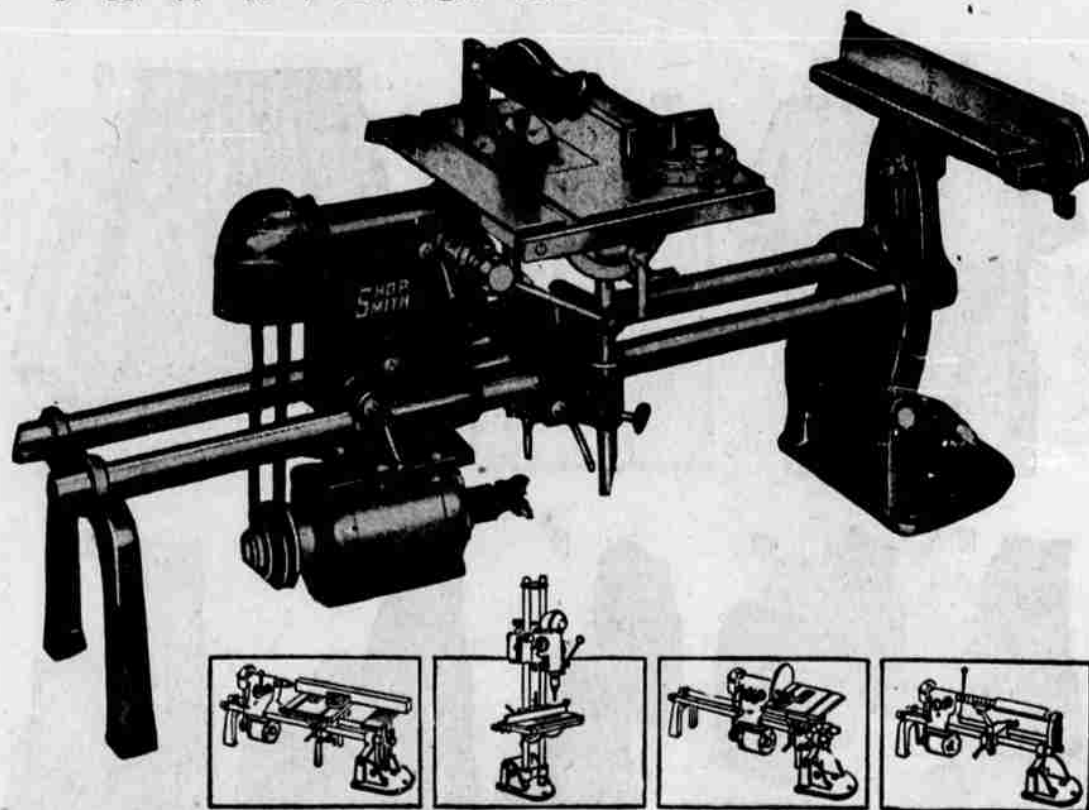

(1) 8-inch Bench Saw (2) Horizontal Drill Press. No limits on Press. Drills to center stock working length. of 15" circle. Key chuck. (3) Horizontal Drill Press. No limits on Press. Drills to center stock working length. of 15" circle. Key chuck. (4) 12-inch Disc Sander. Over 113 sq. in. of sanding surface. (5) 33-in. Woodworking Lathe. 33-in. between centers. 15-in. swing.

SHOPSMITH—A COMPLETE WORKSHOP

With 1/2-HP Motor **234.00** Ask About Terms

(A) Shopsmith—for every home, farm and service shop. The amazing new power tool that performs all basic woodworking operations—does over a hundred jobs. It's a complete workshop skillfully combining five major power tools in one compact 18x57" unit—takes up only a fraction of the space required by five individual tool set-ups. And Shopsmith costs half as much as five single purpose tools. It meets the cabinet maker's exacting requirements capacity, precision, versatility, and ease of operation. Yet its simple, functional design permits the beginner to meet professional standards with a minimum of practice. You'll marvel how Shopsmith can be changed from one tool to any other in less than 60 seconds. But you'll have to see it in operation to appreciate it. See how simple it is to change (see illustrations above) from (1) 8-inch Tilting Table Bench Saw, to (2) Vertical Drill Press, to (3) Horizontal Drill Press, to (4) 12-inch Disc Sander to (5) 33-inch Woodworking Lathe. See it demonstrated at Wards.

WARDS WILL BE OPEN MONDAY AND FRIDAY NIGHTS TILL 9