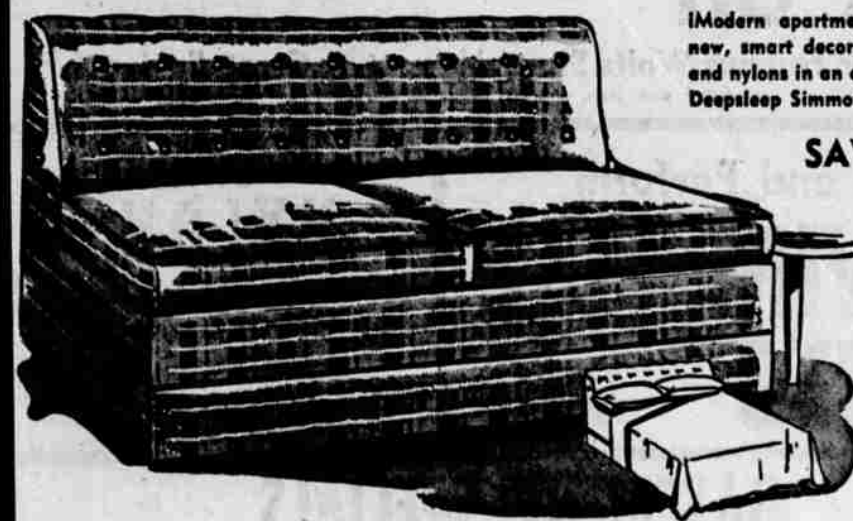

Jim, we want to put on such a sale. We want this sale to go down in Woodry history as the greatest one ever presented on Simmons in Salem. We want this to be the supreme effort. We've sharpened our pencils . . . we'll cut profits to the bone. What we need from you is merchandise. Plenty of it! We need special buys, marked down covers, close out frames . . . anything and everything at your command to make this the most spectacular money saving event ever seen in Salem.

Cordially yours,
WOODRY FURNITURE COMPANY
Donald E. Woodry

SIMMONS HIDE-A-BED VALUES AT THE GREATEST SAVINGS IN YEARS!

There's history making savings on Simmons Hide-A-Beds, the convertible sofa that serves your home as a beautiful sofa daily but at night this versatile comfort lounge becomes a deluxe sleep inducing bed with a genuine $49.50 Simmons Innerspring mattress—The Hide-A-Bed snaps open in a "Jiffy" . . . You'll choose from smart tuxedo styles, Lawsons, armless, T cushion and many others. Fabrics include textured tweeds, wool friezes, decorator tapestry, even nylon! Plan to come early. Plan to spend some time shopping, there's lots to see! . . . Woodry's special low, easy terms will deliver your choice of these Hide-A-Beds immediately!

SAVE $30 to $50

PAY AS LITTLE AS

$189⁵⁰

EASY TERMS

PAY AS LITTLE AS

$199⁵⁰

EASY TERMS

PAY AS LITTLE AS

$249⁵⁰

EASY TERMS