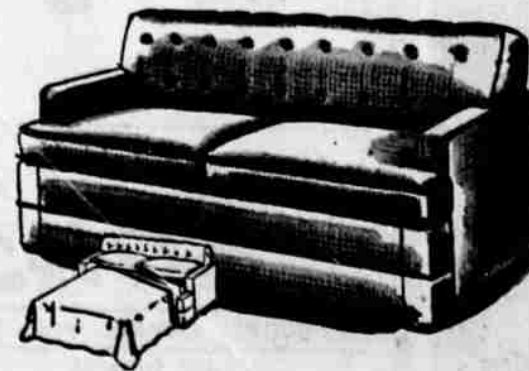

PAY AS LITTLE AS

$199⁵⁰

EASY TERMS

PAY AS LITTLE AS

$249⁵⁰

EASY TERMS

Deluxe Simmons Metal Beds

Usually $16.95 **$11⁵⁰**

Here you save a big $5.45 on this rugged all steel bed! Twin or full size. Beautiful chestnut brown finish.

EASY TERMS