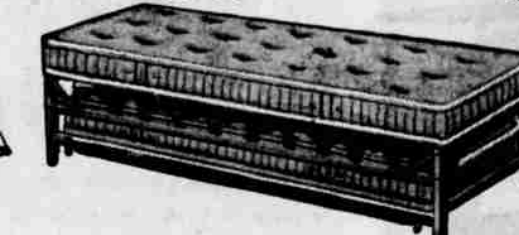

DUPLEX STUDIO BY SIMMONS

Regularly $99.50

$86⁵⁰

Simmons Studio Couches

You'll be delighted to find these wonderful multi-purpose lounges on sale. You convert this beautiful all day lounge into a restful innerspring double bed in less than 60 seconds! Choice of colors . . . Brown, Gold or Green.

Regular $99.50

Now

$79⁵⁰