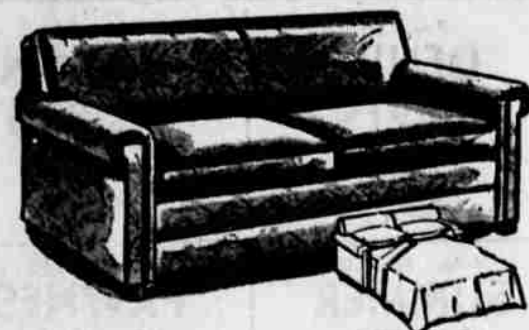

SIMMONS SAID YES!

to the BIGGEST SALE of SIMMONS MERCHANDISE SINCE 1941

A Pace-Setting Price Blistering Special Warehouse Purchase! BY THE CARLOADS . . . $27,863⁰⁰ WORTH TO SELL FOR $18,574⁰⁰—THE SWEETEST SAVINGS IN YEARS!

Mr. J. T. Wrightson
District Sales Manager
Simmons Company
5040 S. W. Macadam Ave.
Portland, Oregon

Dear Jim:

I've had an idea in the back of my mind for the past four months that I've hesitated taking up with you because of the uncertainty of the times. However, just for my own peace of mind I have to sound you out on it. You know Jim, for years we've prided ourselves on giving our customers the best possible merchandise at the lowest possible prices. We've also featured Simmons merchandise in our store because we know that Simmons has always followed the same policy. And, as you know, we've recently been able to offer our customers some good Simmons "specials." However, if my recollection serves me right, 1941 was the last year the people of Salem had an opportunity to buy a complete selection . . . anything they needed . . . in Simmons quality at Sales Prices . . . in ONE GREAT SALE.

Jim, we want to put on such a sale. We want this sale to go down in Woodry history as the greatest one ever presented on Simmons in Salem. We want this to be the supreme effort. We've sharpened our pencils . . . we'll cut profits to the bone. What we need from you is merchandise. Plenty of it! We need special buys, marked down covers, close out frames . . . anything and everything at your command to make this the most spectacular money saving event ever seen in Salem.

Cordially yours,
WOODRY FURNITURE COMPANY
Donald E. Woodry

SIMMONS HIDE-A-BED VALUES AT THE GREATEST SAVINGS IN YEARS!