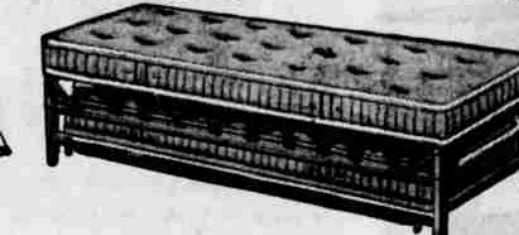

Simmons Economy Combination

Usually $37.95

2/6 Size **$28⁹⁰**

EASY TERMS