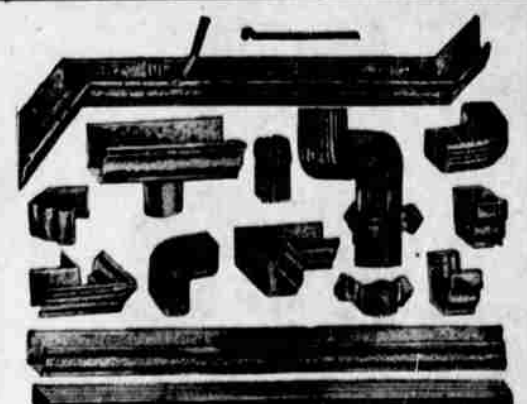

REG. 111.49 SINK

With fittings 100.44 10% down on Terms

54" porcelain enameled top resists acids. Convenient double drainboard—2 drawers, 3 compartments for storage. Faucet, strainer, faucet hole cover.

REG. 44.95 POWR-KRAFT SAW

8-in. Blade 37.88 10% down on Terms

20x14" table tilts to 45° on trunnions—locks front and rear. 8" cross-rip-miter blade cuts to 2 7/16" vert., 1 1/2" at 45°. Rip fence adjusts on 1 pc. bar.

EAVES TROUGH AND FITTINGS

10% OFF

Protect your home with Wards Best Eaves Trough—half round and box type. Prime galvanized steel in 10 ft. lengths. Also in 5 inch diameter. Special.