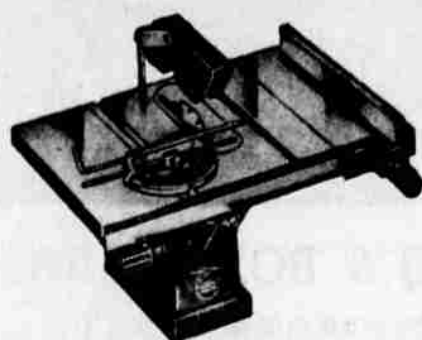

REG. 44.95 POWR-KRAFT SAW

8-in. Blade 37.88 10% down on Terms

20x14" table tilts to 45° on trunnions—locks front and rear. 8" cross-rip-miter blade cuts to 2 7/16" vert., 1 1/2" at 45°. Rip fence adjusts on 1 pc. bar.