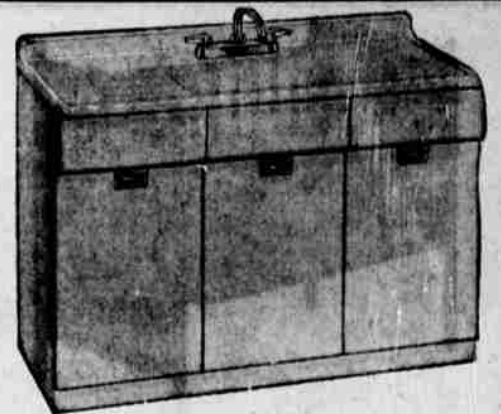

WORK-SAVERS
SALE-PRICED
15% Off

(A) 5.89 Lightweight Board—easy to handle. Pine top, metal legs, lacquered green. Rubber tips save floor, steady board ... 5.08

(B) 2.09 Non-Slip Pad: Sung-fit cover 1.77

(C) 7.49 Folding Metal Cart—carries wash for you. Blue frame, blue liner in basket 6.36

SHOP DURING WARDS BIG AUGUST SALE FOR SAVINGS IN EVERY DEPARTMENT

REG. 9.45 12 MO. BATTERY

Type 1 6.44 * Exchange

Wards Commander Battery—Guaranteed 12 months, yet look at the low price. 39 standard plates save. STANDARD BATTERY. 24-mo. guarantee. 10.44

REG. 111.49 SINK

With fittings 100.44 10% down on Terms

54" porcelain enameled top resists acids. Convenient double drainboard—2 drawers, 3 compartments for storage. Faucet, strainer, faucet hole cover.