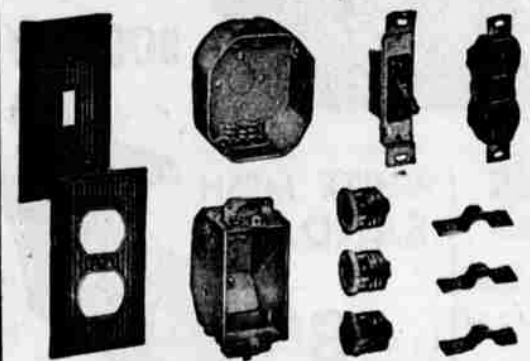

SHOP DURING WARDS BIG AUGUST SALE FOR SAVINGS IN EVERY DEPARTMENT

REG. TO 35c ELECTRICALS

8 Items **24c** Choice

Choice of: Brown toggle switch or receptacle; non-metallic octagon box; non-metallic switch box; 50 cable straps. Brown switch or receptacle plates.

Reg. 94.50
42-GAL. WATER HEATER
Sole **84.88** Each

42-gal. Electric Automatic model. Gleaming finish is baked on under intense heat. 32x32x76" high. Heavy galvanized tank. Ask about terms today!

Reg. 5.98
16-PIECE DISH SET
Sole **3.99** Set

It's new. It's "California Seaside." A complete serving for 4 at this low price. 4 delicate shades from which to choose. During Wards August sale!