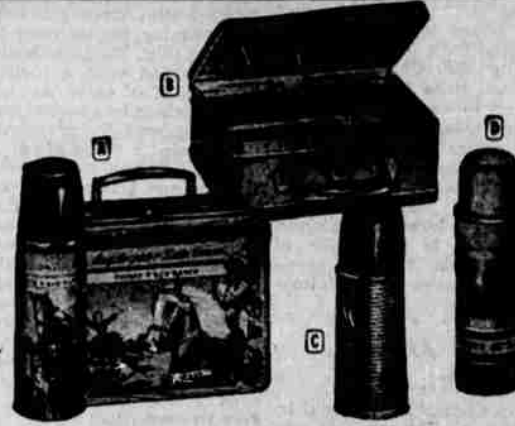

REG. 2.39 LUNCH KIT

Box Style **1.88** 1/2-Pt. Bottle

Roy Rogers-Dale Evans 1/2 Pt. School Kit. . . . **2.49**
10-oz. Wide Mouth Thermos, for food. . . . **1.98**
Wards Supreme Vacuum Pint, reg. 1.39. . . Now **1.17**