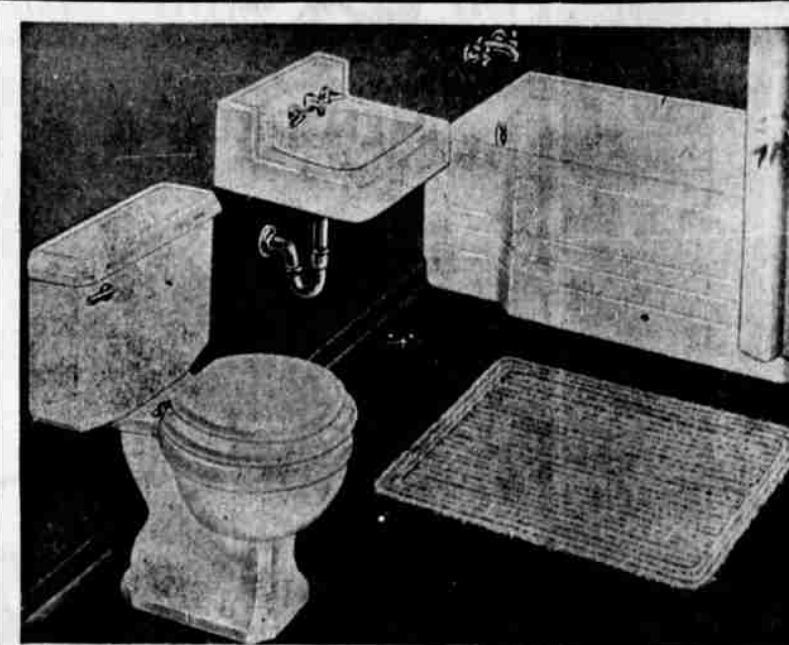

Porcelain - enamel finish. resists stains and household acids. Two 13" x 15" basins. With fittings.

REG. 1.35  
**ALUMINUM PERCOLATOR**  
**1.00**

Makes 4 to 8 cups of coffee. Durable, mirror-finished 22-ga. aluminum. Snug-fitting lid. Save!

REG. TO 2.49 HAND TOOLS

Choice **1.77** 13 Items

Save on these and other handy workshop items. Tool box, punch-chisel set, 5" diagonal pliers, 10" adjustable wrench, 16-oz. hammer, 26" hand saws. Choice!

REG. 3.49-3.69 FIXTURES

4 Items **2.77** Choice

Your choice of glass fixtures: Kitchen light, porch lantern, marine design, and mirror light, clear front, frosted sides. Save now during Wards August sale!

REG. 150.75  
**3-PIECE BATH OUTFIT**  
**135.88**

Complete home modernizing with stunning new bath fixtures — designed for lasting beauty and wear. Dazzling white porcelain-enamelled cast-iron tub. Vitreous china lavatory, closet, hardwood seat, fittings. Save!