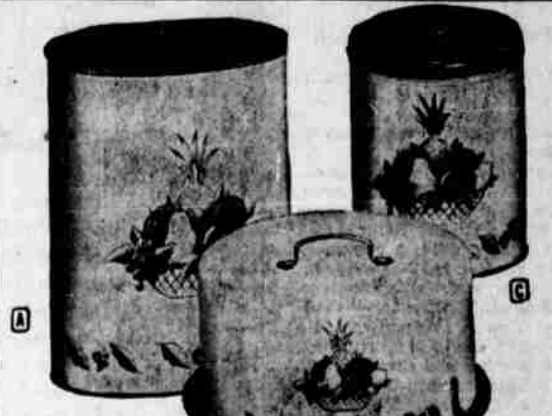

REG. TO 2.49 HAND TOOLS

Choice **1.77** 13 Items

Save on these and other handy workshop items. Tool box, punch-chisel set, 5" diagonal pliers, 10" adjustable wrench, 16-oz. hammer, 26" hand saws. Choice!

REG. 3.49-3.69 FIXTURES

4 Items **2.77** Choice

Your choice of glass fixtures: Kitchen light, porch lantern, marine design, and mirror light, clear front, frosted sides. Save now during Wards August sale!

REG. 150.75  
**3-PIECE BATH OUTFIT**  
**135.88**

Complete home modernizing with stunning new bath fixtures — designed for lasting beauty and wear. Dazzling white porcelain-enamelled cast-iron tub. Vitreous china lavatory, closet, hardwood seat, fittings. Save!

UTILITY PANTRYWARE

Sale **20% OFF** Each

Here's beauty, utility for kitchen — buy now. Metal. A. 85c Wastebasket, **68c** B. 1.09 Cake Cover **87c** C. Regular 1.59 set of . . . Canisters. . . . Sale **1.27**