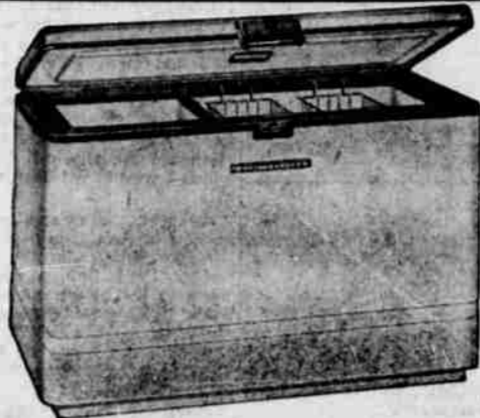

REG. 369.95 HOME FREEZER
13.6 Cu. Ft. **324.88** Sale

Sale-priced now, just when you need it most for freezing summer foods for winter. Designed to provide maximum freezing space. Holds 476 lbs. Buy, save.