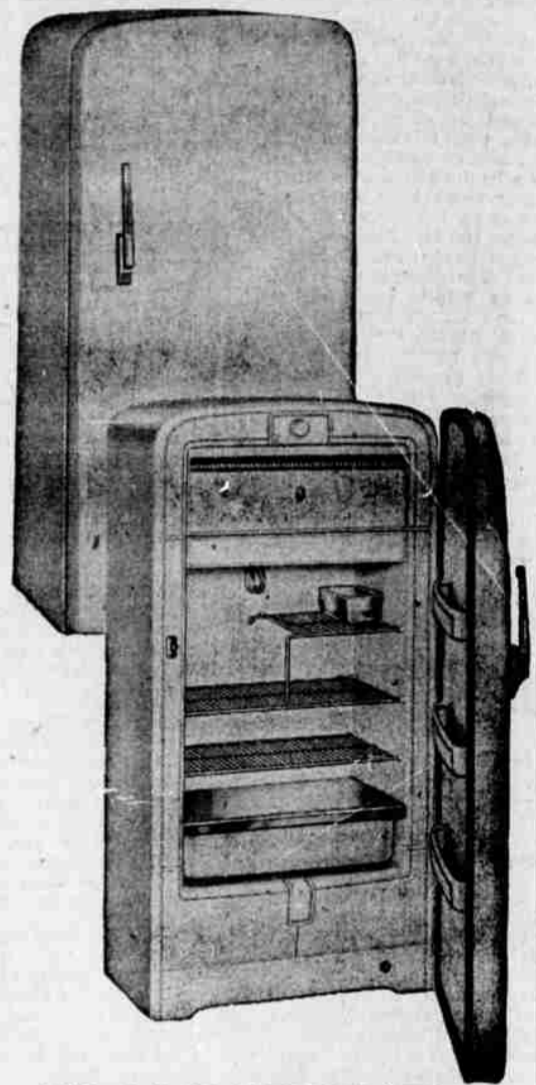

REG. 249.95 REFRIGERATOR
8.7 Cu. Ft. **229.88** Terms

Save $20 from Wards regular low price. Check the conveniences that make kitchen work easier. Full-width freezer holds 42 lbs. of food. Full-width metal food freshener holds 22 qts. 3 handy door shelves.

BUY NOW AT SALE PRICES-ASK ABOUT WARDS CONVENIENT MONTHLY PAYMENT PLAN!