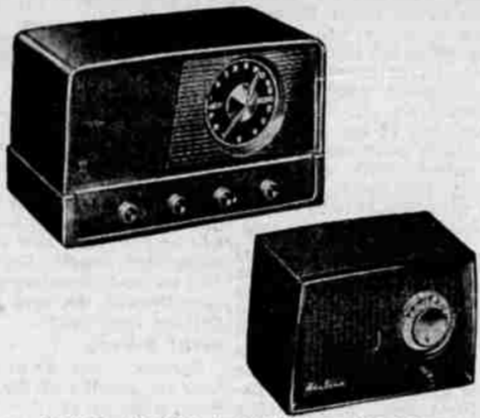

REG. 249.95 AUTO. WASHER
Sale **229.88** Terms

Wardomatic action gets clothes really cleaner, whiter. Yet saves you soap and hot water. Set dial, it washes, rinses and damp dries. 10 days only! See it!

REG. 244.95 ELECTRIC RANGE
Sale **219.88** Deluxe

An automatic M-W that truly simplifies cooking. Electric clock controls oven, deep well, appliance outlet. Pilot light signals when any unit is on. 3 Chromalox top units plus deep well. Save during Wards sale.