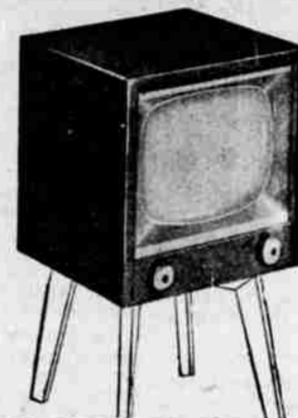

REG. 205.95 17-IN. TABLE TV
Sale **169.88** Terms

Price includes Federal Tax, full year warranty on picture tube and parts. Black picture tube assures high contrast. Terms. No-glare safety glass! Save now!