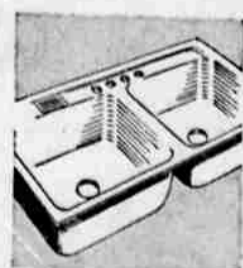

Special! This Sale Only

Homart 54-Inch All-Steel **CABINET SINK 109⁸⁸**

- 4 Easy-Action Storage Drawers
- Sound-Deadened Cabinet Drawers

Nothing Down—Up to 36 Mos. To Pay Under FHA Loan Plan
New beauty and new convenience for your kitchen. Steel sink has acid-resisting porcelain enamel finish. Recessed toe and knee room. Gives you advantage of 2 roomy drain boards . . . stack dishes on one, drain on other.

SAVE \$25

Glass Lined!

Homart GLASS LINED WATER HEATER

50-Gallon Size
REG. 149.95

124⁸⁸

5.00 Down, 7.00 Month (usual carrying charge)

- Tank Carries 10-yr. Guarantee
- Thick, Glass-Wool Insulation

Dependable Homart glass-lined 50-gallon water heater with lightning-fast heating element. Special heat trap and thick glass wool insulation. Durable baked-on white enamel finish is easy to keep clean. You'd expect to pay \$160 elsewhere. Save!

Get Extra Years of Service from these Low-Cost Hexagon Shingles

Reg. 6.50 Sale! **4⁹⁹** SQUARE

Black Only
Low-priced roofing that will give you many, many years of dependable service. Shadow lines on all six sides of the two tab shingles add to their appearance. High-wind resistant. 11 3/8 x 36-in. 10-yr. guarantee on installed jobs.

Pearl Finish Seats
Lustrous Mother-of-Pearl!
Save 2.62
Reg. 9.50, now **6.88**
Handsome Mother-of-Pearl finish can't peel or crack. 1 3/4-in. thick, won't warp. Chrome-plated hinge.

Homart Steel Sinks
With Porcelain Enamel Finish!
Reg. 26.95, now **24.88**
Big usable basins speed up dish-washing. Flat rim . . . easy to install into wood or plastic cabinet top.