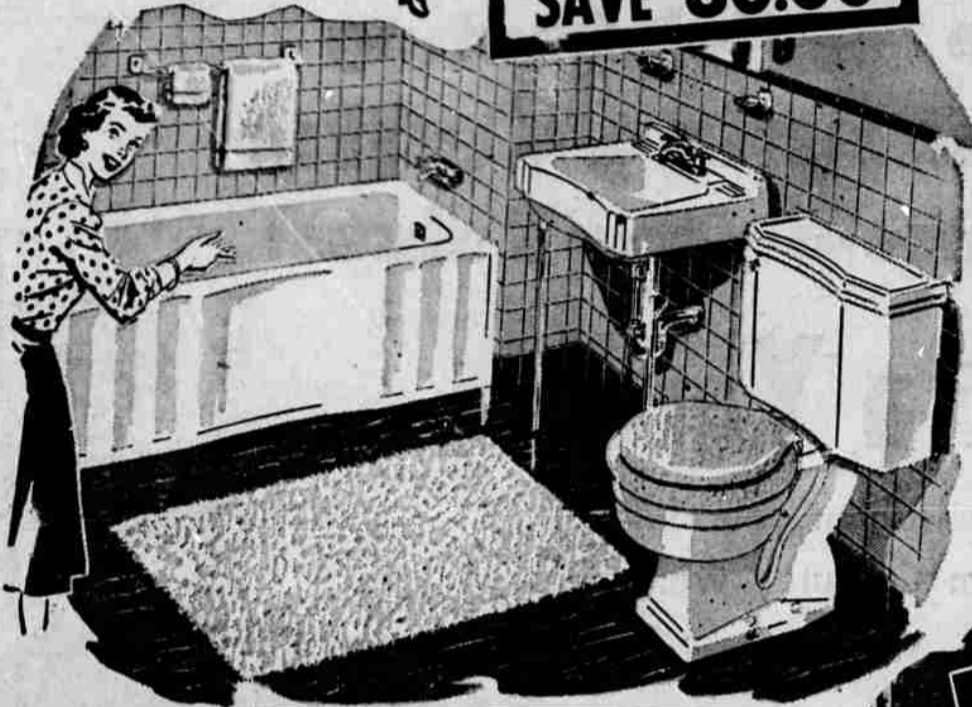

SEARS SALEM DAYS

ROEBUCK AND CO.

SAVE $30.00

Homart 3-pc. colored cast iron BATHROOM ENSEMBLE

• You'd expect to pay up to $275!
• Sears Reg. Low Price 249.95

NOW ONLY 219⁹⁵

Nothing Down—Up to 36 Mos. To Pay Under FHA Loan Plan

Choice of Colors: Sage Green, Spice Beige or Blue
Eye-pleasing colored ensemble includes cast iron tub, finished in gleaming vitreous enamel, and matching lavatory and toilet in vitreous china. Chrome-plated brass fixtures. Modern styling, easy-to-clean — will stay bright, sparkling!