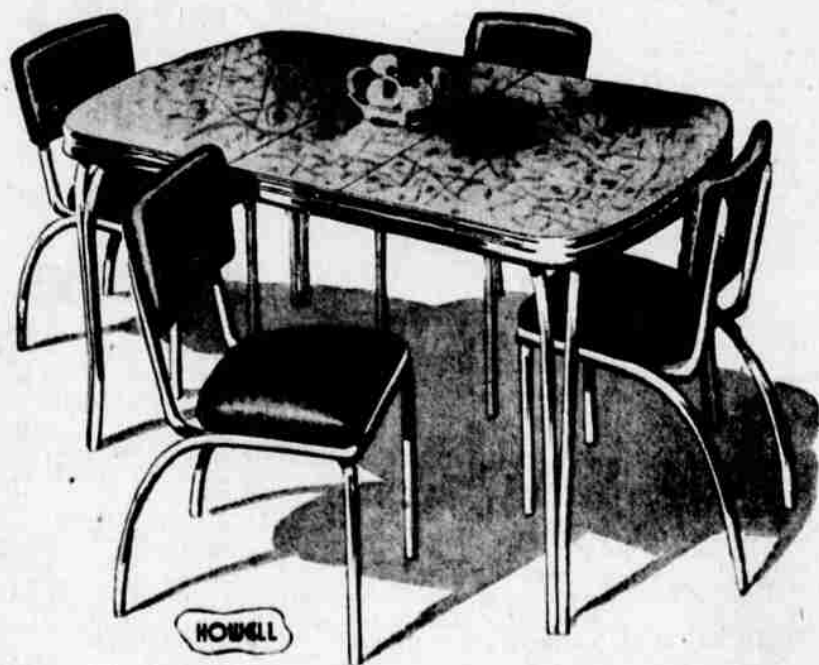

Regularly . . . \$88.
Less \$30.00 Trade-In Allowance

Howell 5 Pc. Dinette \$58

Modern styling and superior construction, combined with Woodry's thrifty price, bring you this wonderful value! Stain-resistant Howell plastic top in the new "Tweed" colors, can be wiped clean with just a damp cloth. Table extends to full 48". Closed measures 30"x40". Four "Nubby Tweed" upholstered chrome chairs set the contrast for this beautiful set . . .

Regularly . . . \$108.
Less \$30.00 Trade-In Allowance

Howell 5 Pc. Dinette \$78

Extra beauty plus long serviceability keynotes this lovely set. Table measures 30"x42" and extends to a big 30"x50". Table top of plastic that's wear-resistant for years and years. Cleans quickly with a damp cloth. Pattern in modern Tweed colors, yellow, grey or green. Four comfortable chairs in matching plastic upholstery that will "touch off" your set with just the right note of smartness . . .