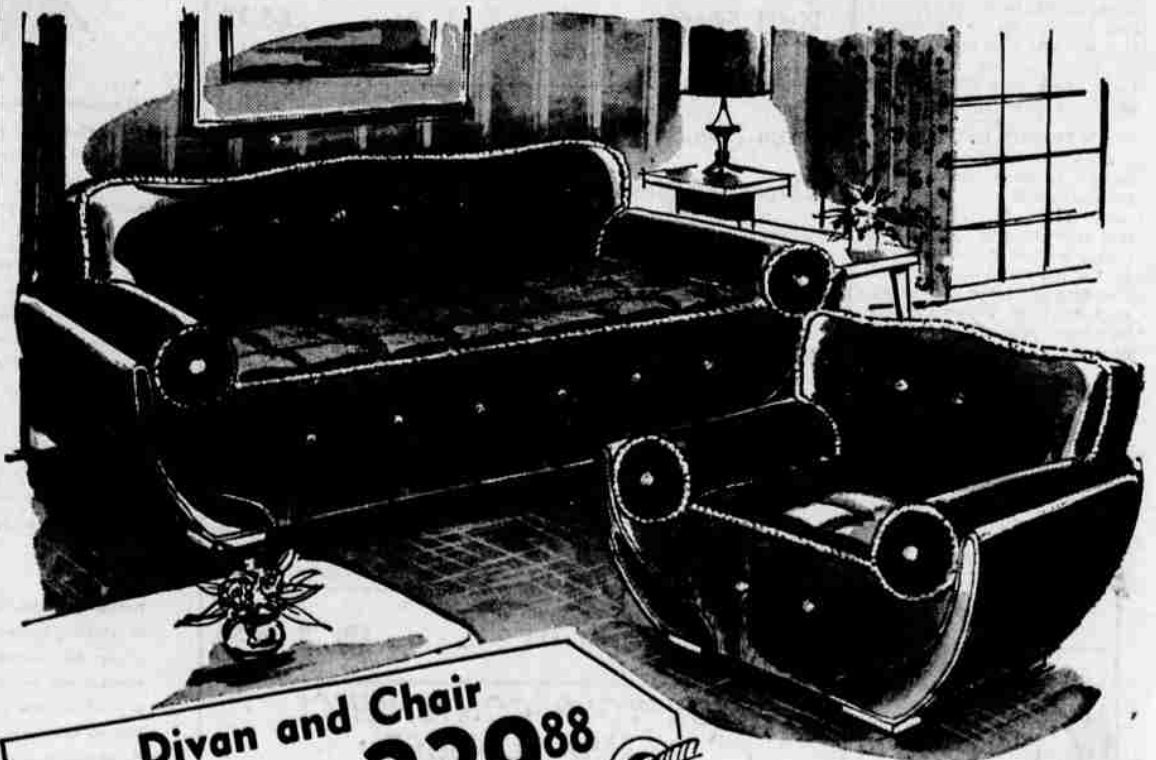

SAVE 20.07

Divan and Rocker 169⁸⁸
 Regular 189.95
 Heavy Cabinet Wood Frame
 Resilient oil tempered coil spring seat. No sag base. Large full length storage compartment. Divan has 1/2" foam rubber insulation. Foam rubber also available for rocker at 8.75 extra

12.00 down, 11.00 Month on Sears Easy Payment Plan

SAVE 30.07

Divan and Chair 219⁸⁸
 Regular 249.95
 Heavy Western Frame
 Resilient double deck oil tempered coil spring seat. Large full length storage compartment. High quality craftsmanship. Expertly tailored. Sears exclusive design. Available with foam rubber at 234.88

22.00 Down, 13.00 Mo. on Sears Easy Payment Plan

Divan and Chair 239⁸⁸
 Regular 269.95
 With Moss Trim
 Combination hardwood and western cabinet wood frame. Double doweled, blocked and glued. 312 coil double deck unit. Large full length Harmony House painted bedding compartment. Wall-A-Way hinge for easy operation. Chair available in foam rubber at 8.75 extra