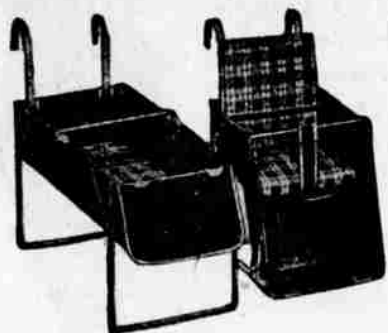

REG. 99.95  
**BUNK BED & MATTRESSES**

Special **89.88** 10% Down

Handsome bunk bed complete with Simmons Inner-spring mattress and two link springs. All for one low sales price. Also included are sturdy ladders and guard rail. Made of eastern hardwood. Save!

**9.50 CORDETTE BROADLOOM**

9, 12, 15' Widths **8.55** Sq. Yard

Ideal carpet combination—highly decorative, yet rugged, long-wearing. Rich high-low pile cushions footfalls, conceals footprints, soil. Beige, gray, med., dk. green, cinnamon. Wool, carpet-rayon.

SAVE!  
**MATTRESS  
BOX SPRING  
SET**  
**69.88**

810 coils to give you sleeping comfort. Sale-priced Sleep Set includes Inner-spring Mattress and Box Spring. 405 coils in mattress on top of 405 coils in Box Spring. 100% pure sisal insulation, vertical stitch prebuilt border. 8 ventilators. Each unit has handles. See it today!

**AUTO CRIB AND SEAT**

Special **6.48** Sale Price

Crib converts quickly and easily to handy car seat. Fits in either the front or back seat of all make cars. Heavy vat-dyed duck body with soft durable pad covered in wet-resistant colorful plaid plastic.