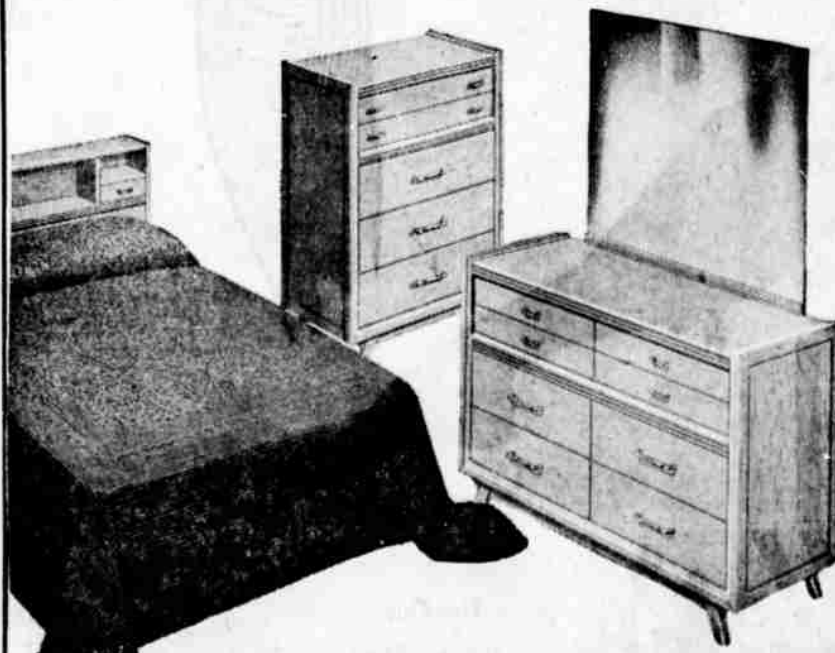

REG. 139.95  
**BOOK CASE  
BED AND  
DRESSER**  
**119.88**

See Ward's sale-priced 2-pc. Bookcase bed and double dresser. Finished in new "Champagne" shade, featuring functional styling in Philippine mahogany. Six drawer double dresser with plate glass mirror. Also available in 3 pc. grouping—**169.88**.