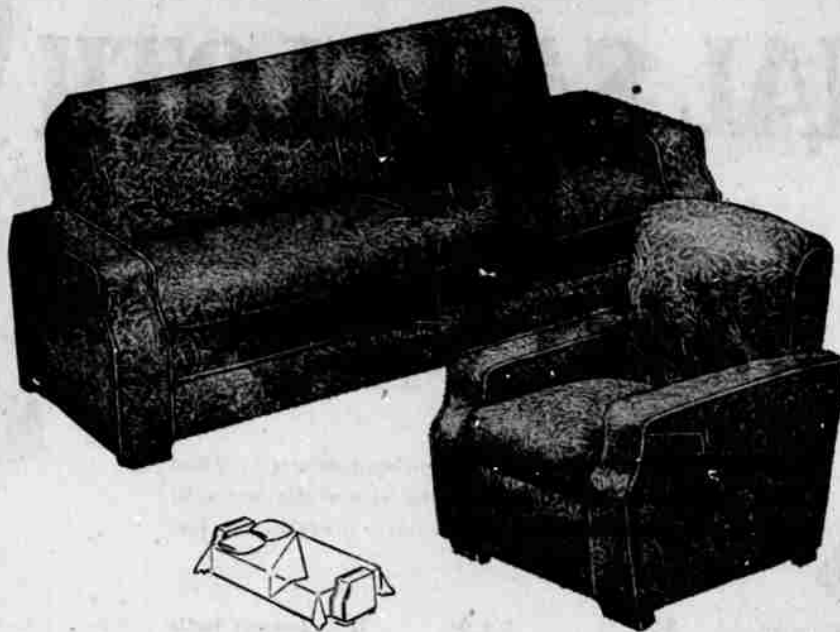

REG. 209.95  
2-PIECE  
SOFA-BED  
SET  
**179.88**

Modern 2-pc. Sofa-Bed Set in 100% Nylon jacquard frieze. Easy to clean—soil marks wipe off with damp cloth. Living-room set by day—converts easily to 45" x 72" inner-spring bed at night. Full coil spring construction gives years of service. Reversible cushion in lounge chair

**42.95 HOSTESS CHAIR**

Special **38.88** 10% Down

Get this modern chair now and save money. It features a design of smart, tasteful simplicity. Curved channel back and coil-spring seat assure comfortable use. Frieze cover in lime-green.

**AUTO CRIB AND SEAT**

Special **6.48** Sale Price

Crib converts quickly and easily to handy car seat. Fits in either the front or back seat of all make cars. Heavy vat-dyed duck body with soft durable pad covered in wet-resistant colorful plaid plastic.