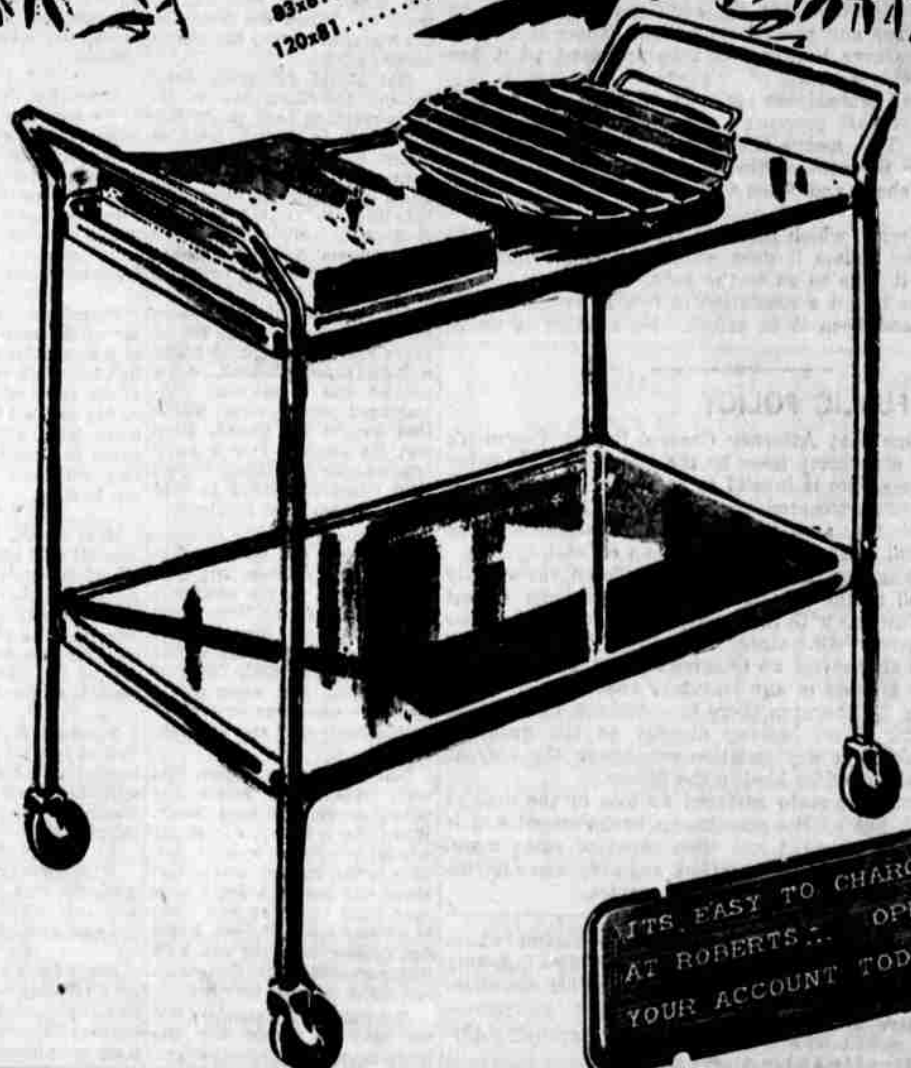

Portable Barbecue

\$16⁹⁵

Steel, three shelf barbecue. Heavy steel charcoal pot on top with steel grill. Two-inch thick wooden cutting board. Casters make it easy to roll anywhere on the patio.

Smart Furniture Stylings in Outdoor Motifs to Make Your Barbeque Area Outstanding!