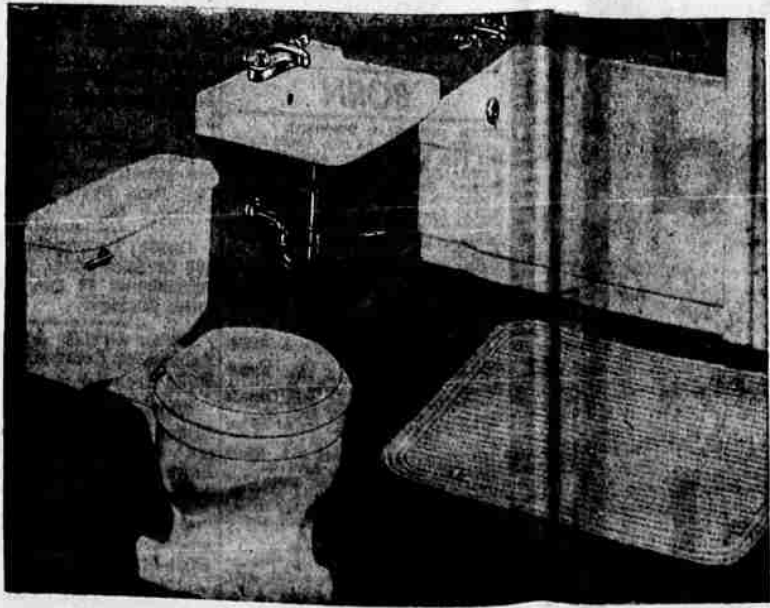

Regular 118.25
BATHROOM OUTFIT
97.88
Save over $20 during Ward week only. Standard 5-ft. tub, lavatory, and closet. Tub and lavatory are top grade steel fused to stain and acid resistant porcelain enamel. Stain-proof vitreous china closet. Save. With fittings. **129.88**