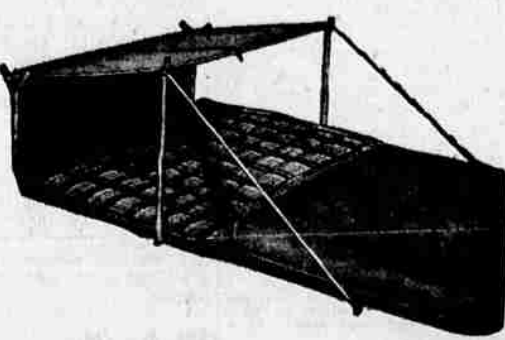

FOR THE OUTDOORSMAN
Special price **14.88** Water resistant
A Sleeping Bag fit for kings—without a princely price. Cotton flannel lining for maximum warmth. 100 in. zipper. Two bags can be zipped together for double bed. Rainproof head flap. Color green.