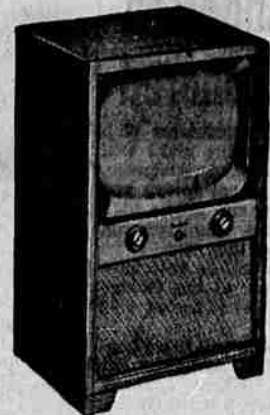

REG. 294.95 **21-INCH CONSOLE**

Fed. tax incl. **2.68** Year wrnty incl.
Save now on this new version of our most popular TV. 21" picture tube, no-glare safety glass, simplified tuning. Wards most popular TV. Beautiful cabinet with mahogany finish. Only $10 down.

REG. 7.95
METAL IRONING BOARD
5.88

Especially purchased months ago for this Ward Week. Save almost 30% on this metal ironing board. REGULAR 89c COVER. 72c