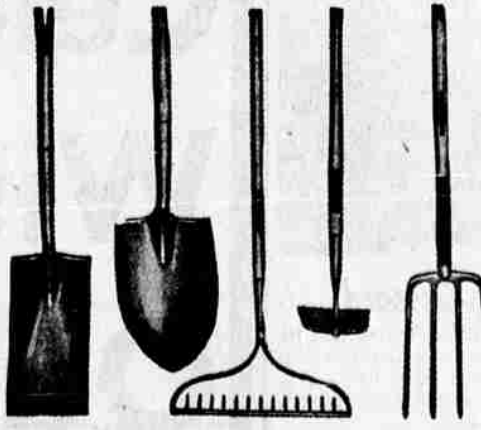

YOUR CHOICE GARDEN TOOLS
Ward Week only **1.88** 6 items cut
Your chance to stock up and save on handy tools for spring planting. You'll find everything you need, including a shovel, spade, rake, hoe, fork, cultivator—all made of steel with hardwood handles.