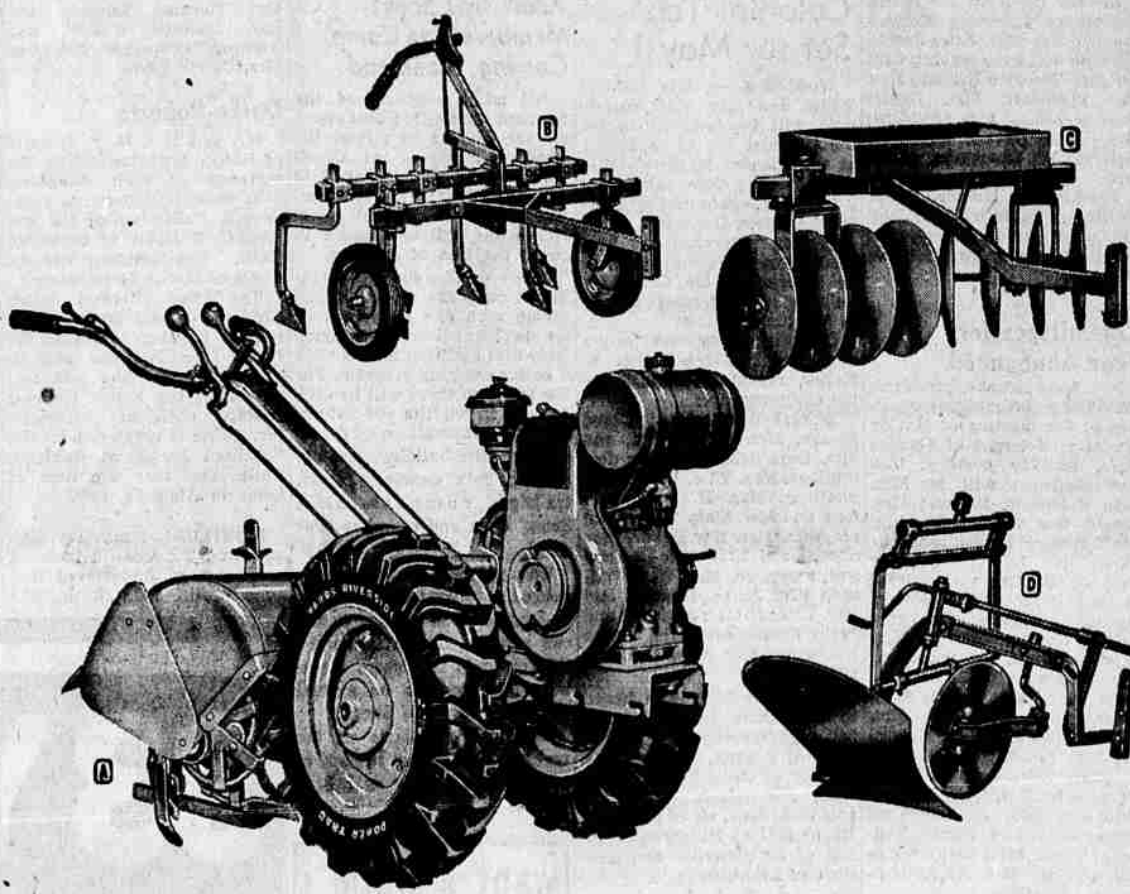

REG. 342.50 **6 H.P. POWER-TRAC**
Reverse Gear **$319.50** Only 10% Down

Save money on this Power-Trac by buying during Ward Week. The 1953 6 H.P. Power-Trac has more power, more uses, more features than ever before. Broad range of 5 forward speeds from 1.9 MPH.
New reverse gear makes tractor much more maneuverable. Quick-change, foolproof V-belt drive. Easy-action, fingertip controls. Very simple to operate. Complete with ground-gripping tires.
34 low-cost attachments available. Here are a few.
(A) Regular 96.50 Rotary Tiller. For plowing, tilling, cultivating and harrowing. **91.50**
(B) Regular 40.50 Cultivator has a 6 high-carbon sweeps. Cultivates up to 4 in. depth. **36.50**
(C) Regular 41.75 Disc Harrow. Heavy duty, two-gang type. Gangs are reversible. Pitch adjustable to "throw-in" or "throw-out". **37.50**
(D) Regular 47.00 Plow. Easy-to-attach 10-in. size. Will break tough sod. **42.50**

REG. 8 1/2c PER
FOOT CABLE
6c ft.
Non-metallic. Type-T insulation, No. 12/2 copper wires. UL approved. 6 1/2c No. 14/2. 4 1/2c ft. Priority rating required.

YOUR CHOICE ELECTRICALS
Ward Week only **24c** 8 items cut
Selection has Brown Toggle Switch; Brown Switch Plate—3/24c; Brown Receptacle Plate—3/24c; Brown Receptacle; Non-Met. Octagon Box; Non-Met. Switch box; Handy box; Switch box w/Bracket

1.79 GRASS CATCHER
1.44
Work-saving canvas grass catcher with galvanized bottom. Wire frame and hooks. Fits 16" to 18" mowers.

BATTERIES REDUCED
Commander **5.88** Exchange
Standard—Guaranteed 24 months. Ex. **9.88**
Heavy Service—Guaranteed 36 months, 51 volts, 110 amp.-hr. capacity. Exchange **13.44**
Super Power—Guaranteed 42 months **16.88**

REG. 4.98 **HOUSE PAINT**
4.36 Gal. in 5's Reg. 4.98 Gallon **4.46**
Super's balanced formula gives your home long-lasting protection against sun, weather and rain. Finest ingredients and Titanium give Super high-hiding power. In self-cleaning white and colors.

FOR THE OUTDOORSMAN
Special price **14.88** Water resistant
A Sleeping Bag fit for kings—without a princely price. Cotton flannel lining for maximum warmth. 100 in. zipper. Two bags can be zipped together for double bed. Rainproof head flap. Color green.