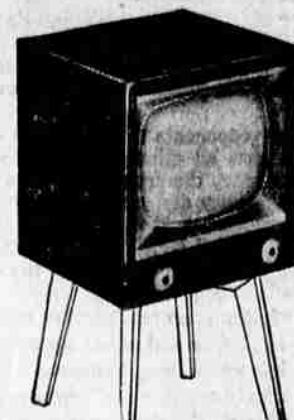

REG. 205.95 17-IN. TABLE TV

Fed. tax incl. **184.88** Year Wrnty. Incl.

Deluxe quality and superb performance at a low sale-price. Features 17" black picture tube, simplified tuning, no-glare safety glass. Leather-like plastic finish. Converts to UHF. $5 down on Terms.

LOOK FOR OUR WARD WEEK CIRCULAR