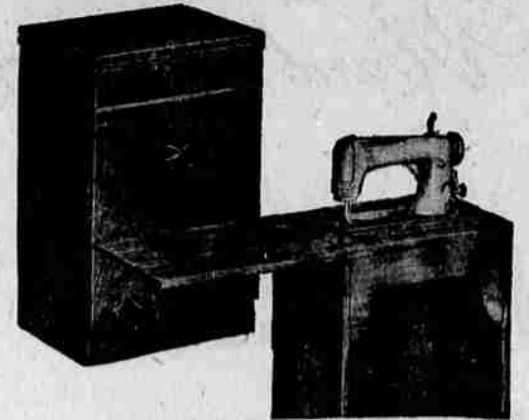

REG. 294.95 21-INCH CONSOLE

Fed. tax. incl. **268** Year wrnty incl.

Save now on this new version of our most popular TV. 21" picture tube, no-glare safety glass, simplified tuning. Wards most popular TV. Beautiful cabinet with mahogany finish. Only \$10 down.

SAVE \$45

REG. 364.95 150 CU. FT. HOME FREEZER

SPECIAL **\$319** ON TERMS

15 cu. ft. capacity holds 525 lbs. frozen food. Pays for itself with the money you save buying food in economical large quantities. 2 wire baskets, 2 dividers make it easy to sort food properly. Counter-balanced lid is easy to lift, automatically turns on interior light. Improved construction prevents walls from sweating in humid weather. Buy now while this sale is on for even greater savings. Easy terms are available. See it today in our Appliance Department.

REG. 184.95 SEWING CONSOLE

Walnut veneer **167.88** \$5 Down

Reversible rotary sewing head—convenient knee lever controls sewing speed. Compact—comfortably padded chair pulls out of cabinet; has spacious storage area. Complete set of attachments included.