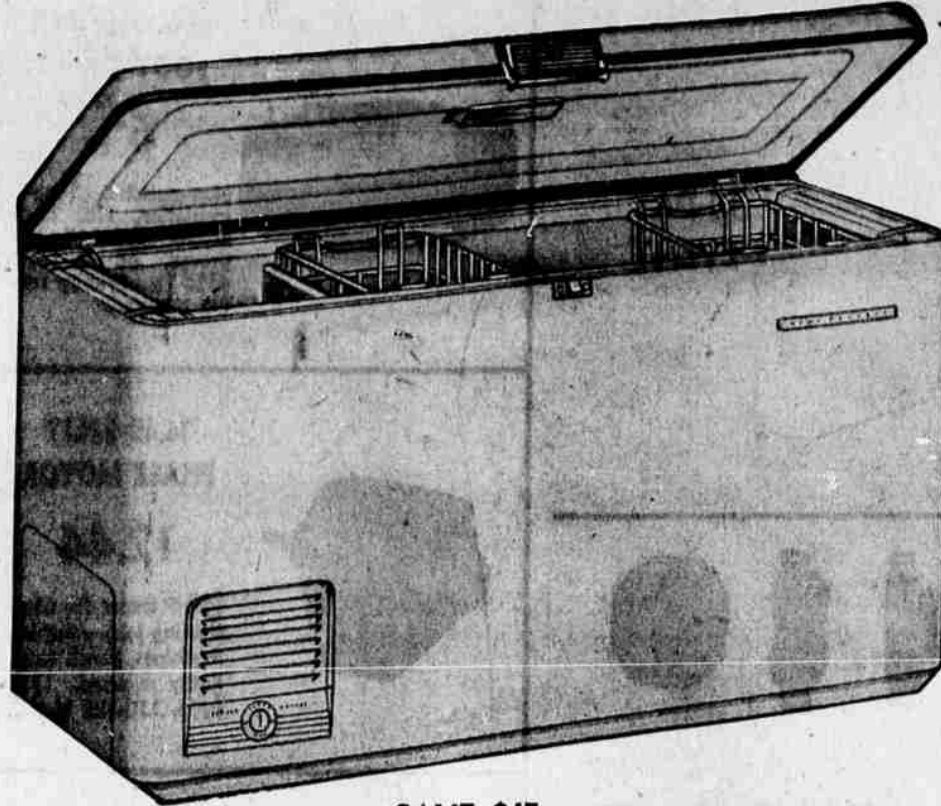

REG. 294.95 21-INCH CONSOLE

Fed. tax. incl. **268** Year wrnty incl.

Save now on this new version of our most popular TV. 21" picture tube, no-glare safety glass, simplified tuning. Wards most popular TV. Beautiful cabinet with mahogany finish. Only \$10 down.

SAVE \$45

REG. 364.95 150 CU. FT. HOME FREEZER

SPECIAL **\$319** ON TERMS

15 cu. ft. capacity holds 525 lbs. frozen food. Pays for itself with the money you save buying food in economical large quantities. 2 wire baskets, 2 dividers make it easy to sort food properly. Counter-balanced lid is easy to lift, automatically turns on interior light. Improved construction prevents walls from sweating in humid weather. Buy now while this sale is on for even greater savings. Easy terms are available. See it today in our Appliance Department.

REG. 184.95 SEWING CONSOLE

Walnut veneer **167.88** \$5 Down

Reversible rotary sewing head—convenient knee lever controls sewing speed. Compact—comfortably padded chair pulls out of cabinet; has spacious storage area. Complete set of attachments included.

REG. 212.00 ELECTRIC RANGE

36-in. model **189.88** \$5 Down

Divided 36-in. cooktop is lighted. Clock controls 18 1/2-in. oven, 6 qt. deep well. Interval timer signals from 1 to 60 min. 7 heats for 3 Chromalox top units, deep well. Concealed drip trays. Waist-high broiler.