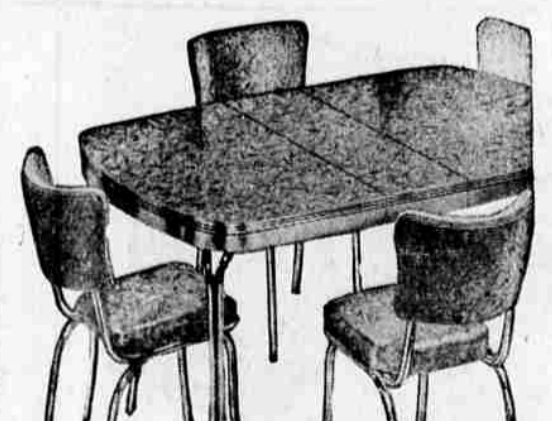

REG. 1.95 SPONGE MATS

Special **1 66** ea. Two for 3.19

Wonderful to stand on—deep sponge rubber with hundreds of air pockets. Keeps you fresh while ironing, cooking, washing. Ideal bath mat, too. Red, green, gray. 18x30" size. Wonderful purchase.

PLATFORM ROCKER CUT \$10

Reg. 79.95 **69.88** 10% down

Lawson styled platform rocker covered in DuPont's now long-wearing, mothproof, fibre "E." Reversible "T" cushion for extra wear. Full fringe base attractively conceals rocker mechanism. Color choice.

5-PIECE DINETTE SET

Wards price **99.88** 10% down

Compares with Wards dinettes usually selling for \$139.95. 36"x48"x60" table with laminated plastic top—resists stains—heat. Two-tone chairs have foam rubber seats, nailhead trim. Choice of colors.