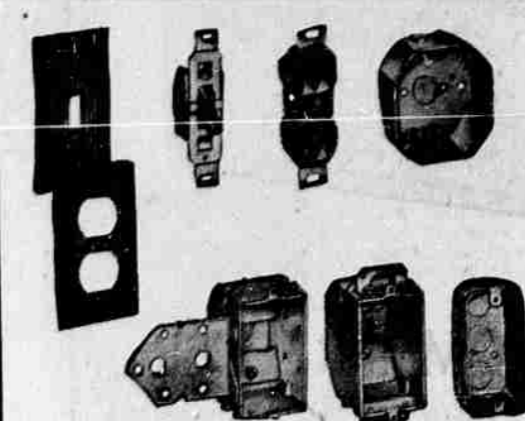

REG. 118.25
BATHROOM
OUTFIT
9788

Save over $20 during Ward week only. Standard 5-ft. tub, lavatory, and closet. Tub and lavatory are top grade steel fused to stain and acid resistant porcelain enamel. Stain-proof vitreous china closet. With Fittings 129.88

YOUR CHOICE ELECTRICALS

Ward Week only **24c** 8 items cut
Selection has: Brown Toggle Switch; Brown Switch Plate—3/24c; Brown Receptacle Plate—3/24c; Brown Receptacle; Non-Met. Octagon Box; Non-Met. Switch Box; Handy Box; Switch Box w/Bracket

REG. 8 1/2c PER
FOOT CABLE
6c Ft.

5.49 TWO-ARM
SPRINKLER
4 88

14.45 SPLIT
PHASE MOTOR
12.44

19c GARDEN
TOOLS
12c

1.69 BATH
FIXTURE
1.47

4.45 BLUE
PLASTIC HOSE
3.44