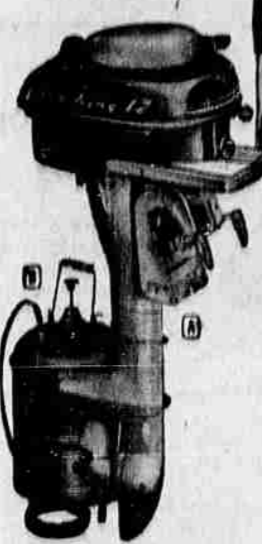

SAVE $13 ON
A SEA KING
199.88