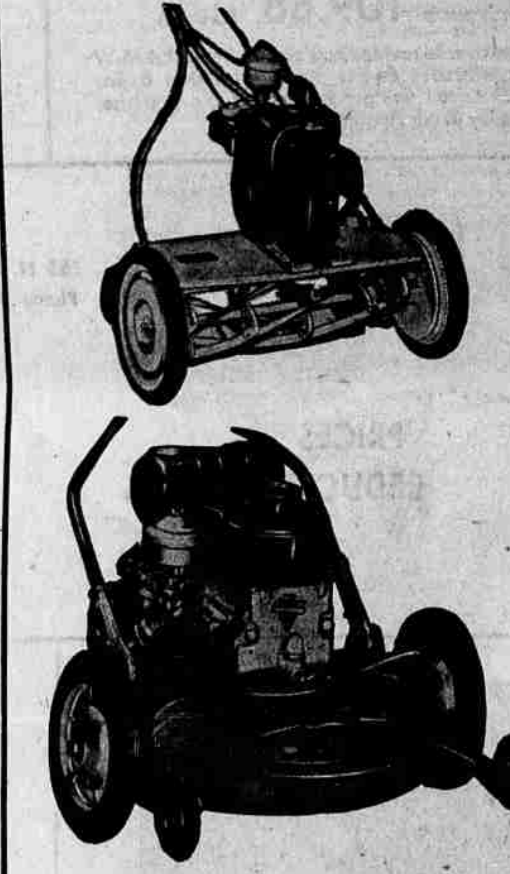

SPECIAL 18" POWER MOWER

1-HP engine **88.88** 10% down on Terms
Sells regularly for 99.50. Precision made for Wards by a nationally-known manufacturer. Easy to operate, just press throttle control on handle and guide it. 4-cycle gas engine, self-sharpening steel blades. **116.50** ROTARY MOWER—20"

1.9-HP engine **99.99** 10% down on Terms
You save double because you get nationally-advertised quality at Wards low price. 4 cycle gas engine has automatic governor. Solid steel blade automatically disengages from drive shaft, prevents damage.