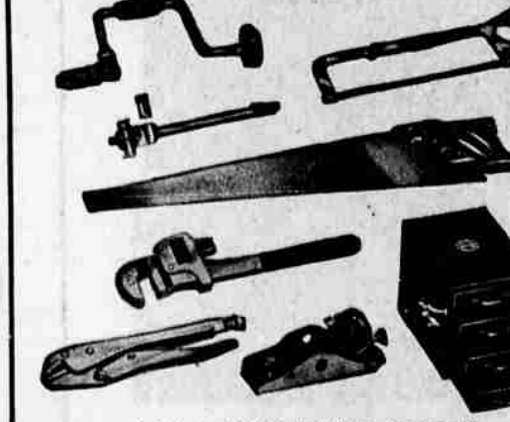

1.95 to 2.49 HAND TOOLS

8 items, each **1.88** Ward Week only

Buy now for real savings on handy workshop items. You'll find: Steel Plane; Bit Brace; Expansion Bit; Hand Saw; Hack Saw Frame; Pipe Wrench; Parts Cabinet; Pliers, each at one low Ward Week price.