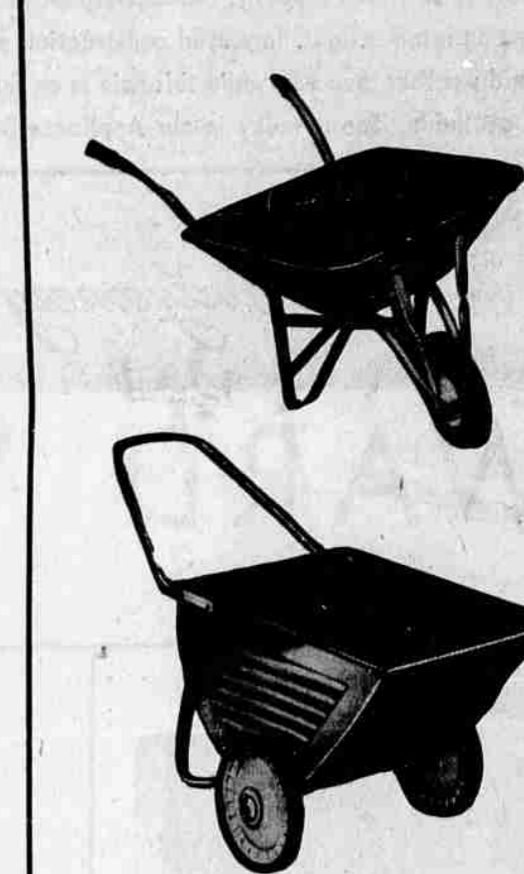

REG. 14.95 WHEELBARROW

Lightweight **11.88** Semi-Pneumatic Tire
1-pc. seamless tray stamped of heavy-gauge steel. 3 cu. ft. capacity. Tubular steel frame curves up to form handles. Rubber hand grips. Sturdy bar steel legs, tray braces prevent sagging. Ball bearing wheel.