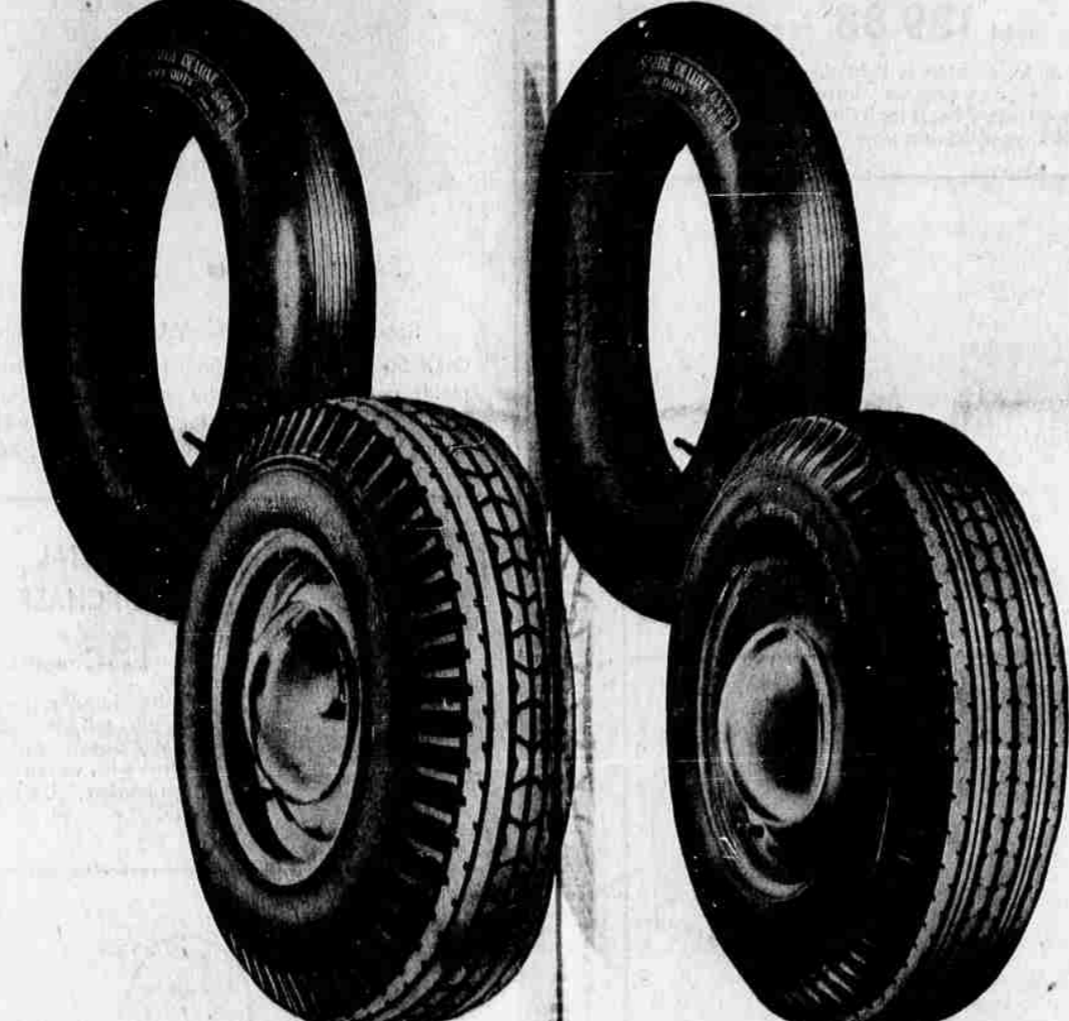

ALL PASSENGER and TRUCK TIRES REDUCED

	6.50-15	6.00-16	6.50-18		6.40-15	6.70-15	7.10-15	7.40-15	8.00-15	8.70-16
(A) Riverdale*	14.95	10.75	15.65	(C) Bantam	12.35	12.55	14.25	15.65	17.15	12.95
(B) Deluxe*	16.45	12.75	17.15	(D) Deluxe	13.95	14.35	16.25	17.65	19.25	14.65
(E) Power Grip*	15.65	14.25	15.95	(F) Power Grip*	14.15	15.65	16.85	18.75	—	15.95
(G) Super Power Grip*	16.45	14.95	16.75	(H) Super Power Grip*	14.75	16.45	17.75	19.75	—	16.75
(I) Deluxe Tube**	2.35	1.95	2.45	(J) Deluxe Tube**	2.15	2.35	2.45	2.65	3.35	2.45