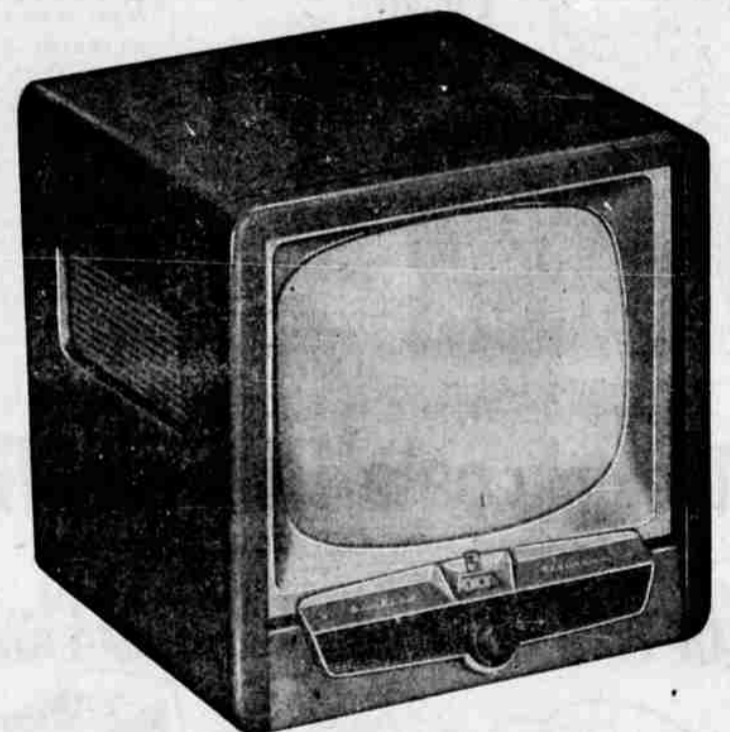

21-INCH MAHOGANY TABLE TV

Fed. tax included **299.95** year warranty inc.

Wards supreme quality 21 inch table TV in a lustrous, hand-finished mahogany veneer cabinet. Small enough to fit in almost any corner in your home. Large enough to provide real big-screen TV enjoyment. Only \$10 down on terms; step in today! TV table to match available.

21-INCH GENERAL ELECTIC TV

Fed. tax included **354.95** year warranty inc.

New type 21-inch picture tube is frosted on the inside to filter out reflections and unwanted light. In addition, an exterior safety glass is tilted downward to minimize room reflections. Put confidence in Wards and G.E. Wards carry a complete line of GE television. See Wards today for the best in TV.