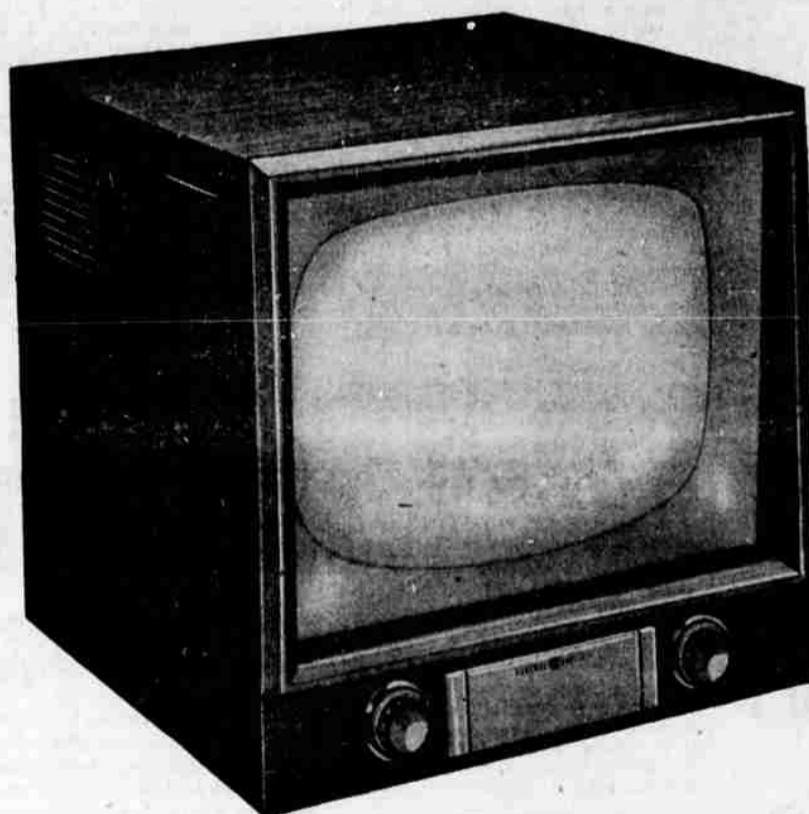

21-INCH GENERAL ELECTIC TV

Fed. tax included **354.95** year warranty inc.

New type 21-inch picture tube is frosted on the inside to filter out reflections and unwanted light. In addition, an exterior safety glass is tilted downward to minimize room reflections. Put confidence in Wards and G.E. Wards carry a complete line of GE television. See Wards today for the best in TV.