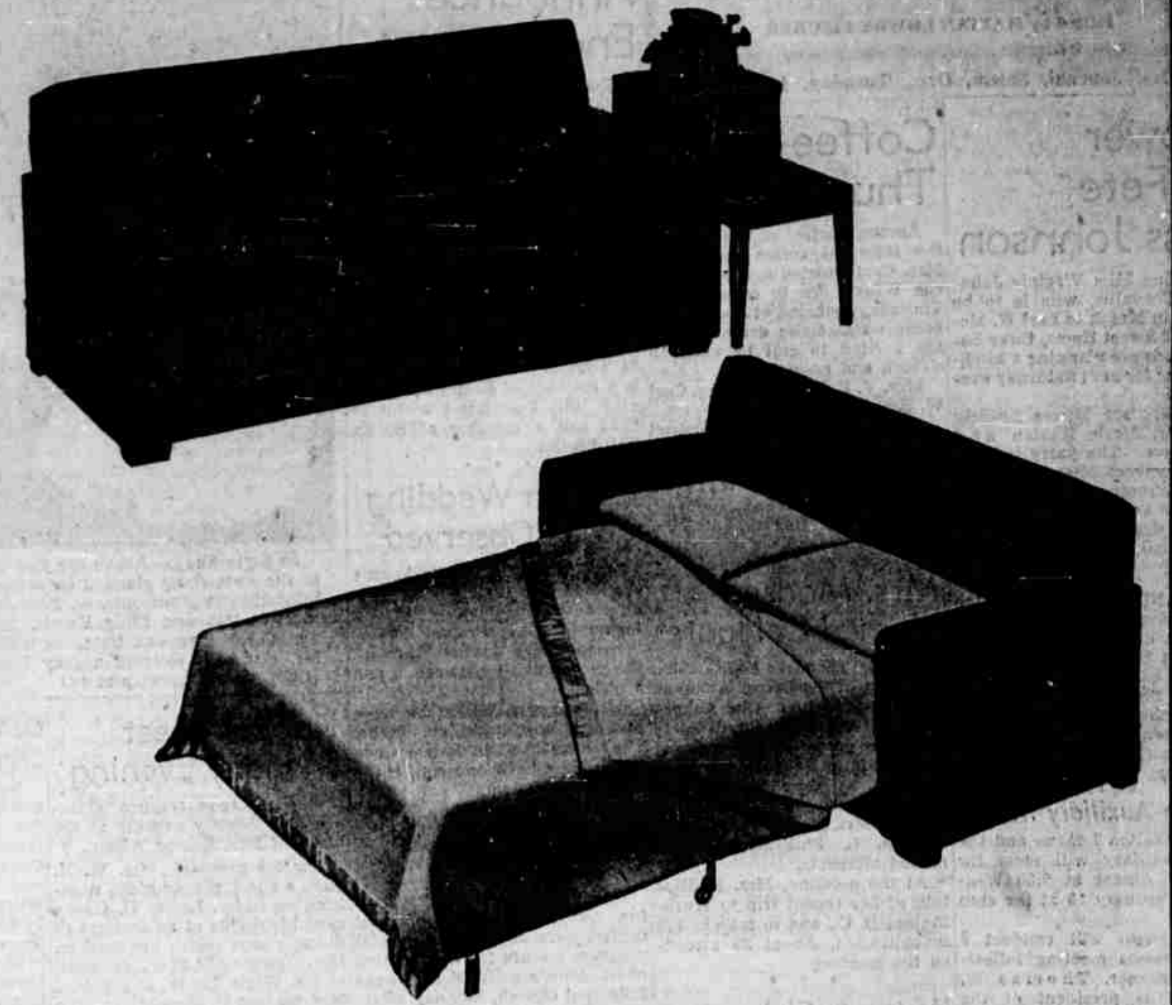

REDUCED FOR THIS SALE—BED-DAVENPORT IN FRIEZE

Now only **209.88** 10% Down on Terms

Includes daveno, cocktail chair and cocktail rocker. Available in floral rose or black. See today. **119.77**

REG. 189.95 SOFA-BED, CHAIR
Lounge chair and sofa bed in jacquard frieze. Makes into large bed with roomy storage compartment. **169.88**

REG. 219.75 AUTOMATIC DRYER
"Damp" or "Dry" dial, electric model, washer load. **199.88**

REG. 35.95 CLOCK-RADIO
Luminous dial Telechron clock, also controls appliances. **32.88**

REG. 138.00 OUTBOARD MOTOR
Get to those best fishing spots faster. Trolling speed. **28.88**

REG. 116.50 ROTARY MOWER
4-cycle engine, automatic governor, no raking. Returns grass finely chopped to your lawn. Easy to handle. **99.99**

REG. 108.50 POWER MOWER
Automatic clutch — mow lawns the easy way. Well constructed to give you years of trouble-free operation. **98.88**

REG. 15.95 HAND MOWER
14-inch self-adjusting ball bearings in reel. **14.44**

REG. 19.95 HAND MOWER
16-inch ball bearing reel mount. Save! **17.88**

REG. 111.39 CABINET SINK
34-in. porcelain-enamel top. Steel cabinet sink. Modern design. See it in Basement Dept. **99.88**

REG. 94.50 ELEC. WATER HEATER
42-gallon capacity. Fiberglass insulation. Save $10. **84.88**

REG. 147.95 SEWING MACHINE
Rotary head, sews forward and backward. **137.88**

REG. 144.50 WASHING MACHINE
Automatic timer, Wring-A-Matic for safety, pump. **134.88**

REG. 5.98 CHENILLE SPREAD
90x105". Solid colors or floral designs. **4.99**

REG. 89c CHROMSPUN TAFFETA
Acetate taffeta, plain and iridescent solids. **77c**

REG. 69c PEDALDOWN RAYON
38 inches wide. Perfect for dresses and blouses. **58c**

REG. 1.59 MENSWEAR SUITINGS
Rayon and acetate suitings. Smart patterns. **1.37**

REG. 1.10 FLAT WALL PAINT
Super flat wall paint. Oil base. **94c**

REG. 3.85 FLAT WALL PAINT
Super flat wall paint. Oil base. **3.24**

REG. 1.45 GLOSS WALL ENAMEL
Durable super gloss wall enamel. **1.37**

REG. 4.79 GLOSS WALL ENAMEL
Durable super gloss wall enamel. **4.48**

REG. 4.19 RUBBER BASE FLAT
Excelon, pastel colors. Gallon only. **3.84**

REG. 1.25 RUBBER BASE FLAT
Excelon, colors in pastel shades. **1.09**

REG. 1.89 WALL BRUSH
4" width. Saves time and is easy to handle. **1.68**

REG. 35c PATCHING PLASTER
8 lbs. size. For filling cracks and smoothing jobs. **28c**

199.00 DAVENPORT & CHAIR
Jacquard frieze covered, with matching frieze. Knuckled arms. Colors beige or Kelly green. **179.88**

169.95 DAVENPORT & CHAIR
Modern style, 2-cushion jacquard wool frieze. Available in beige or red covering. Buy now and save. **149.88**

199.00 DAVENO & CHAIR SET
Jacquard frieze, makes into a full size bed with plenty of storage space. This pattern in turquoise, gray or red. **179.88**

74.95 ARMLESS BED DAVENO
Double spring construction, roomy bedding compartment. Bright colored tapestry. **64.88**

139.77 ARMLESS DAVENO SET
Includes daveno, cocktail chair and cocktail rocker. Available in floral rose or black. See today. **119.77**