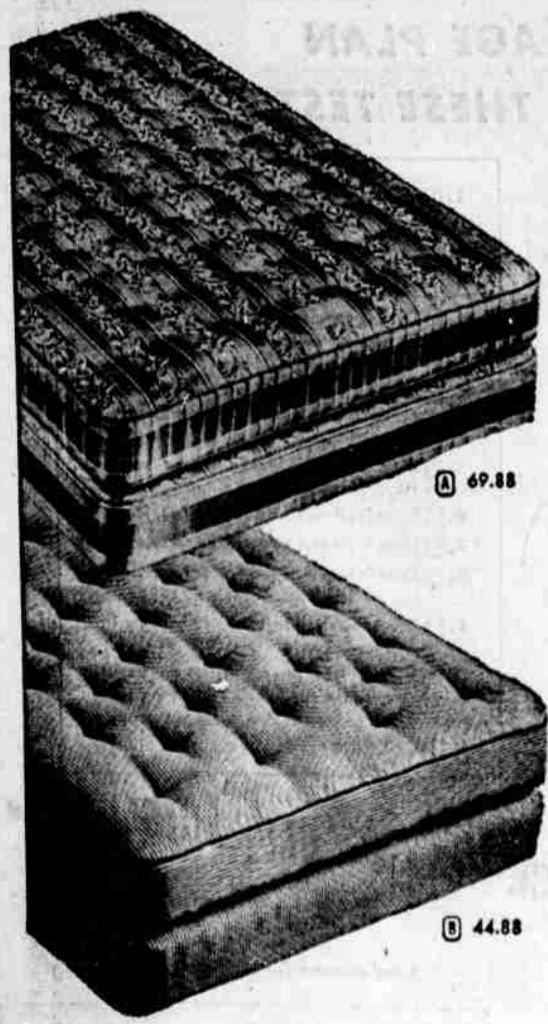

MATRESS SUITS REDUCED

405-coils **69.88** 180-coils **44.88**