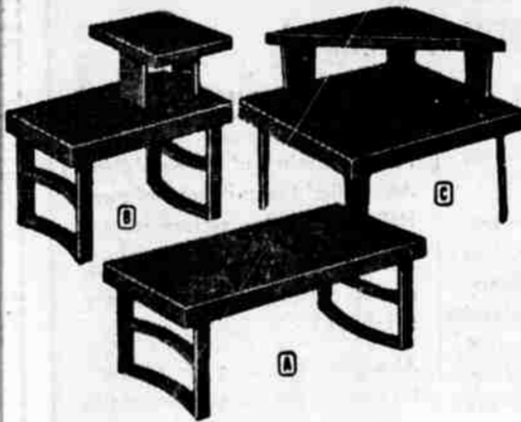

SAVE $5 EACH ON TABLES

(A) **24.88** (B) **27.88**